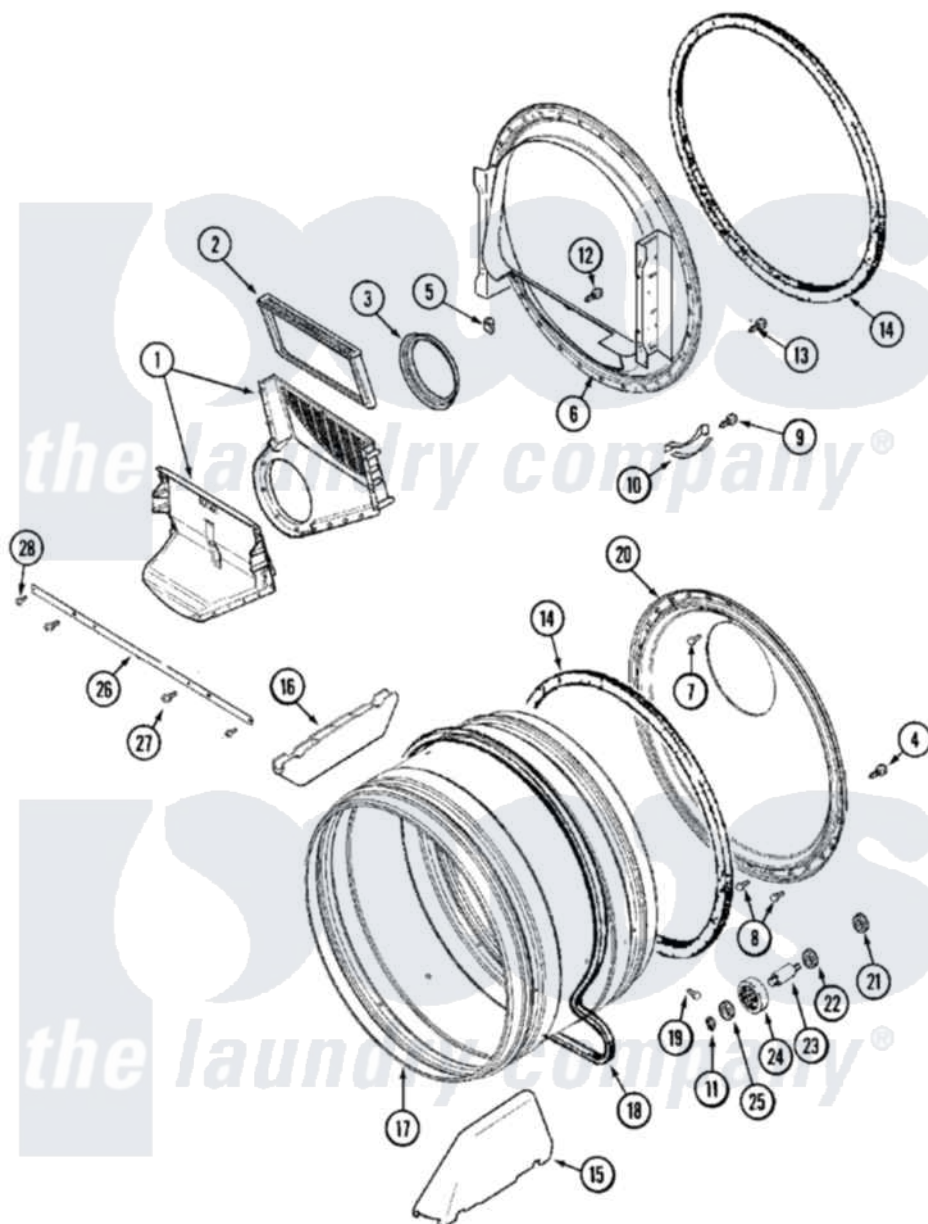

Maytag MLG15PDAXA 09 - TUMBLER

Maytag [Commercial Maytag MLG15PDAXA Dryer Parts](#) Parts Diagram 09 - TUMBLER
 Click on the part number to view part

Item	Original Part Number	Replaced By	Status	Part Description
001	33001799			Outlet Duct Assembly Note: Outlet Duct Assembly
002	33001808			Filter, Lint
003	33001758	33002560		Seal, Blower
004	33002190			SCrew, C BraCe, BraCket, Cabinet
005	Y310376			Clip, Door Switch Harness
006	33001802			Front, Tumbler
007	210932			Screw, No.8 X 9/16 Ctsk Note: Screw, Inlet Duct
008	22001996	3370225		Screw
009	210720			Rivet, Bearing To Tumbler Frnt
010	306508			Tumbler Bearing Kit ---W
011	410233	9703438		Ring-Retrn
012	NLA		Not Available	SCREW, OUTLET DUCT (PHILLIPS)
013	33001855	33002917		Screw, No.10-16
014	33001807			Seal, Tumbler

015	33001756	33002032	Baffle
016	33001755		Baffle
017	33001889		Tumbler
018	33001777	33002535	V-Belt
019	33001788	33002973	Screw, No.9-15 X 1.00 Hx WS
020	33001801		Back, Tumbler
021	33001443		Nut, Hex
022	Y313347	312535	Washer, Vault Mounting Brk.
023	Y312948	6-3129480	Shaft- Tumbler
024	Y303373	12001541	Drum Roller/Washer Assembly--W
025	312535		Washer, Vault Mounting Brk.
026	33002039		Brace, Tumbler Front
027	33001768		Screw, Shroud Note: Screw, Shroud And Outlet Duct
028	22001995		Screw Note: Screw, Tumbler Front And Shroud