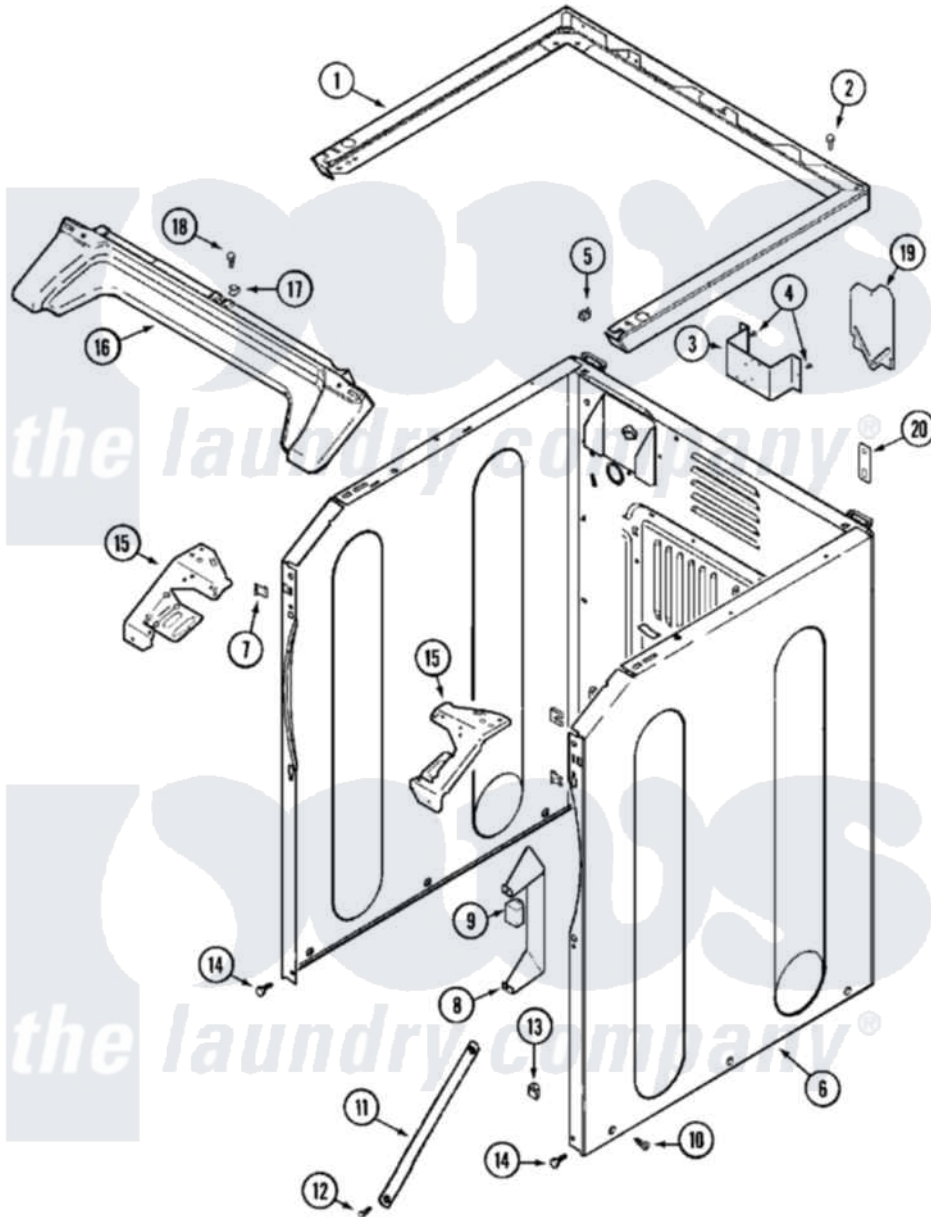

# Maytag MLG15PDAXQ 01 - CABINET-FRONT (LOWER)

Maytag Commercial Maytag MLG15PDAXQ Dryer Parts Parts Diagram 01 - CABINET-FRONT (LOWER)  
 Click on the part number to view part

Item	Original Part Number	Replaced By	Status	Part Description
001	33002005	<a href="#">33002963</a>		Support, Weld Assembly
"	33002446	<a href="#">22004153</a>		Support We
"	NLA		Not Available	(ALM)
002	22001883	<a href="#">214354</a>		Screw, Top Cover To Cabnt.
003	NLA		Not Available	BRACKET, TERMINAL BLOCK---NA
004	<a href="#">22001995</a>			Screw Note: Screw, Tumbler Front And Shroud
005	<a href="#">22001502</a>			Fastener, U-NUt
006	<a href="#">22003639</a>			Cabinet Assembly
"	NLA		Not Available	CABINET ASSY. (WHT)
007	<a href="#">22002049</a>			Clip Note: Clip, Front Panel
008	<a href="#">Y313561</a>			Screw---NA
"	<a href="#">314627</a>			Bracket, Relays
"	Y310632	<a href="#">1163839</a>		Screw
009	206824	<a href="#">W10133335</a>		Relay, Motor
"	Y251119	<a href="#">3177991</a>		Screw

010	<a href="#">213007</a>		Xfor Cabinet See Cabinet, Back
011	22002259	<a href="#">22002767</a>	Brace, Cross
012	<a href="#">22001995</a>		Screw Note: Screw, Tumbler Front And Shroud
013	<a href="#">Y310376</a>		Clip, Door Switch Harness
014	<a href="#">22001995</a>		Screw Note: Screw, Tumbler Front And Shroud
015	<a href="#">33002009</a>		Bracket, Corner
"	33002010	<a href="#">33002473</a>	Bracket, Corner
016	<a href="#">22002664</a>		COVER, ACCESS (BSQ)
"	<a href="#">33002011</a>		Cover, Access
"	<a href="#">33002012</a>		Cover, Access
017	<a href="#">33002013</a>		Fastener Clip, Access Cover
018	<a href="#">22001995</a>		Screw Note: Screw, Tumbler Front And Shroud
019	<a href="#">33001795</a>		Cover, Terminal Block
020	<a href="#">22001995</a>		Screw Note: Screw, Tumbler Front And Shroud
"	<a href="#">33002060</a>		Bracket, Security
021	<a href="#">33001989</a>		Retainer, Vault Switch
"	<a href="#">33002064</a>		Wire Harness, Main