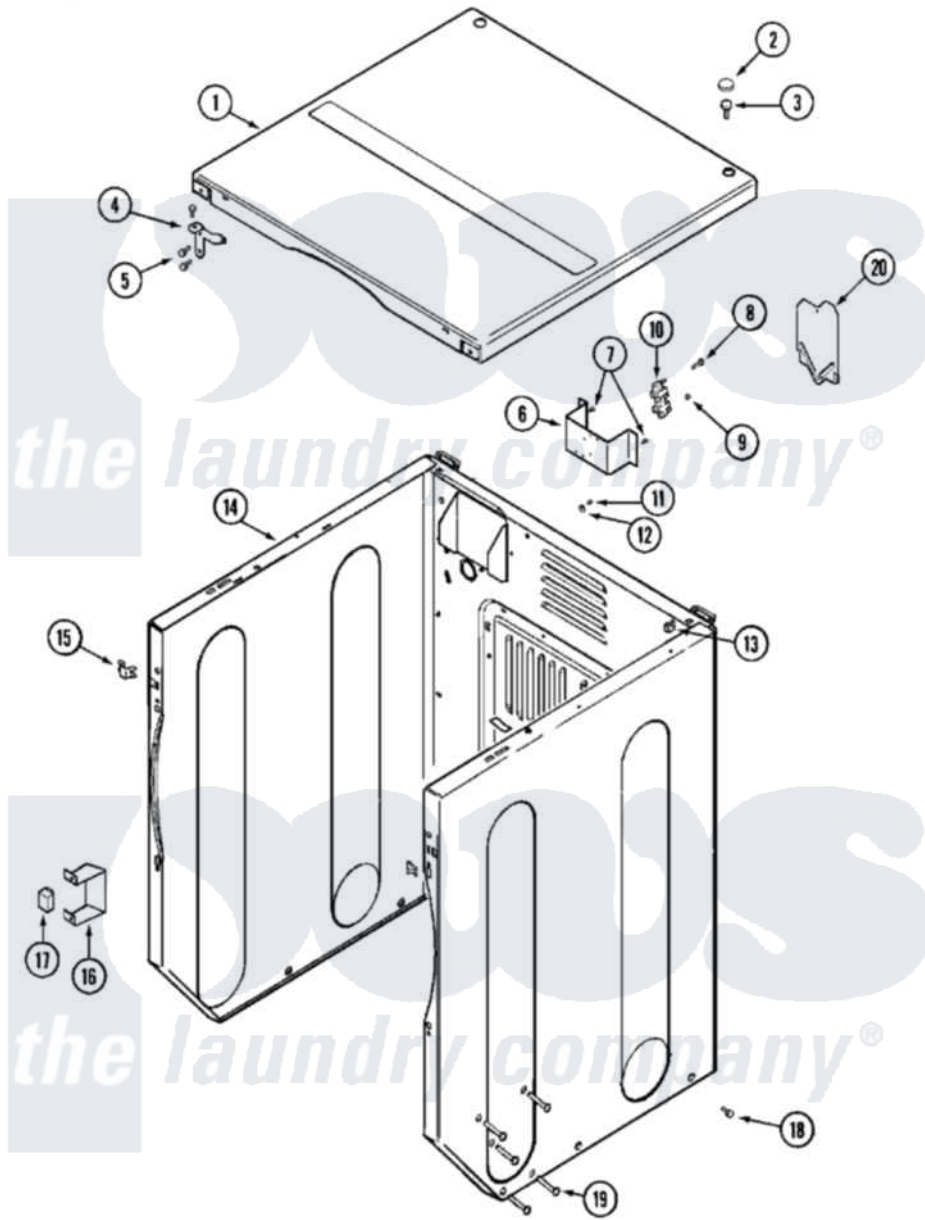

Maytag MLG15PDAXW 03 - CABINET-FRONT (UPPER)

Maytag Commercial Maytag MLG15PDAXW Dryer Parts Parts Diagram 03 - CABINET-FRONT (UPPER)
 Click on the part number to view part

Item	Original Part Number	Replaced By	Status	Part Description
001	33002124			Cover, Top
"	NLA		Not Available	(ALM)
002	33001997			Plug, Hole
003	22001883	214354		Screw, Top Cover To Cabnt.
004	33001998			Bracket, Top Cover
"	33001999			Bracket, Top Cover
005	22001995			Screw Note: Screw, Tumbler Front And Shroud
006	NLA		Not Available	BRACKET, TERMINAL BLOCK---NA
007	22001995			Screw Note: Screw, Tumbler Front And Shroud
008	Y312209	W10001200		Screw
009	311484	112432		Nut
010	33001244			Block, Terminal
011	NLA		Not Available	SCREW, GROUND LUG
012	310933	33002194		Nut, Speed

013	22001502		Fastener, U-NUt
014	22003646		Cabinet Assembly-Upr
"	NLA	Not Available	CABINET (WHT)
015	33001980		Fastener, Access Panel
016	Y313561		Screw---NA
"	33002002		Bracket, Switch
"	Y310632	1163839	Screw
017	206824	W10133335	Relay, Motor
"	Y251119	3177991	Screw
018	213007		Xfor Cabinet See Cabinet, Back
019	33001991		Bolt, Carriage
020	33001795		Cover, Terminal Block