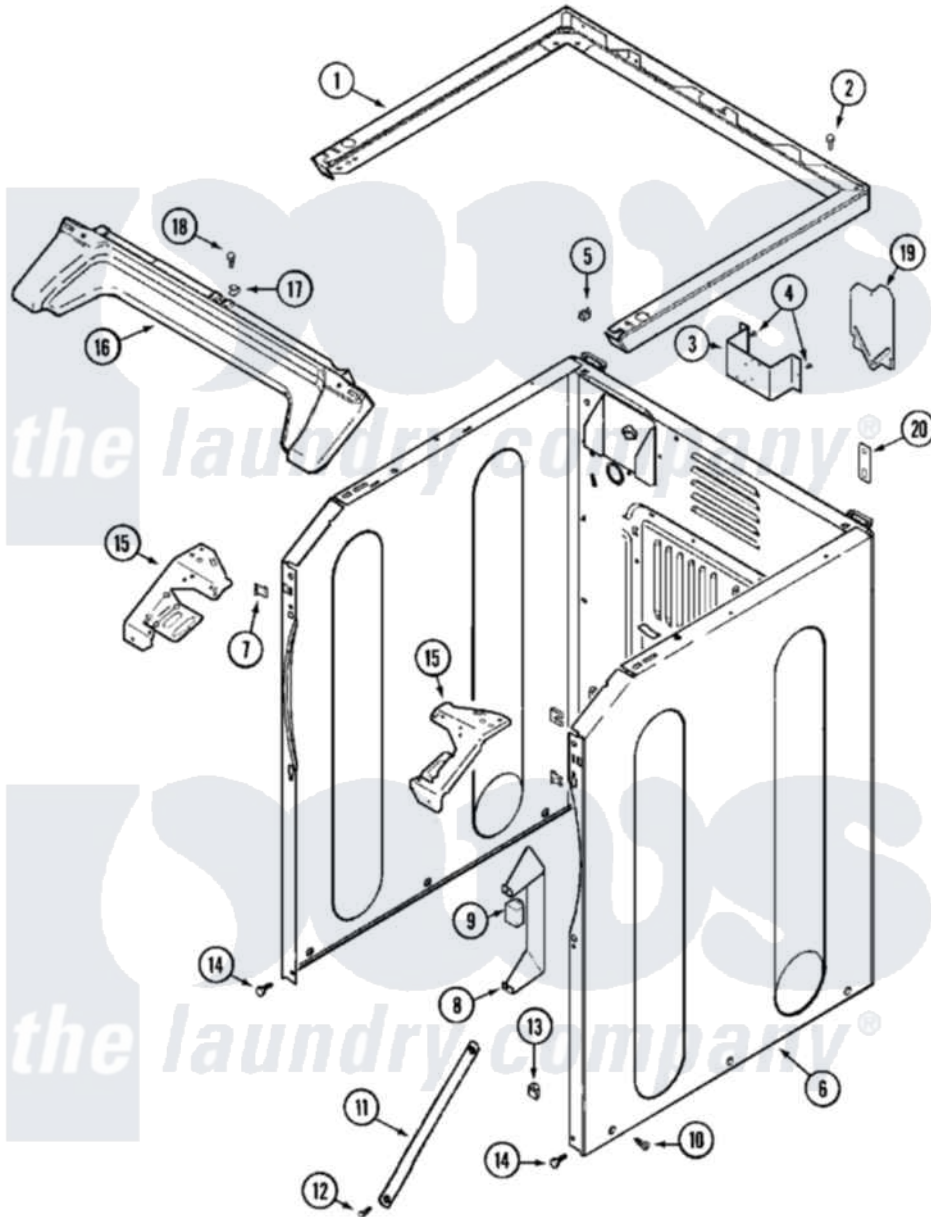

Maytag MLG15PDAXW 04 - CABINET-FRONT (LOWER)

Maytag Commercial Maytag MLG15PDAXW Dryer Parts Parts Diagram 04 - CABINET-FRONT (LOWER)
 Click on the part number to view part

Item	Original Part Number	Replaced By	Status	Part Description
001	33002005	33002963		Support, Weld Assembly
"	33002446	22004153		Support We
"	NLA		Not Available	(ALM)
002	22001883	214354		Screw, Top Cover To Cabnt.
003	NLA		Not Available	BRACKET, TERMINAL BLOCK---NA
004	22001995			Screw Note: Screw, Tumbler Front And Shroud
005	22001502			Fastener, U-NUt
006	22003639			Cabinet Assembly
"	NLA		Not Available	CABINET ASSY. (WHT)
007	22002049			Clip Note: Clip, Front Panel
008	Y313561			Screw---NA
"	314627			Bracket, Relays
"	Y310632	1163839		Screw
009	206824	W10133335		Relay, Motor
"	Y251119	3177991		Screw

010	213007		Xfor Cabinet See Cabinet, Back
011	22002259	22002767	Brace, Cross
012	22001995		Screw Note: Screw, Tumbler Front And Shroud
013	Y310376		Clip, Door Switch Harness
014	22001995		Screw Note: Screw, Tumbler Front And Shroud
015	33002009		Bracket, Corner
"	33002010	33002473	Bracket, Corner
016	22002664		COVER, ACCESS (BSQ)
"	33002011		Cover, Access
"	33002012		Cover, Access
017	33002013		Fastener Clip, Access Cover
018	22001995		Screw Note: Screw, Tumbler Front And Shroud
019	33001795		Cover, Terminal Block
020	22001995		Screw Note: Screw, Tumbler Front And Shroud
"	33002060		Bracket, Security
021	33001989		Retainer, Vault Switch
"	33002064		Wire Harness, Main