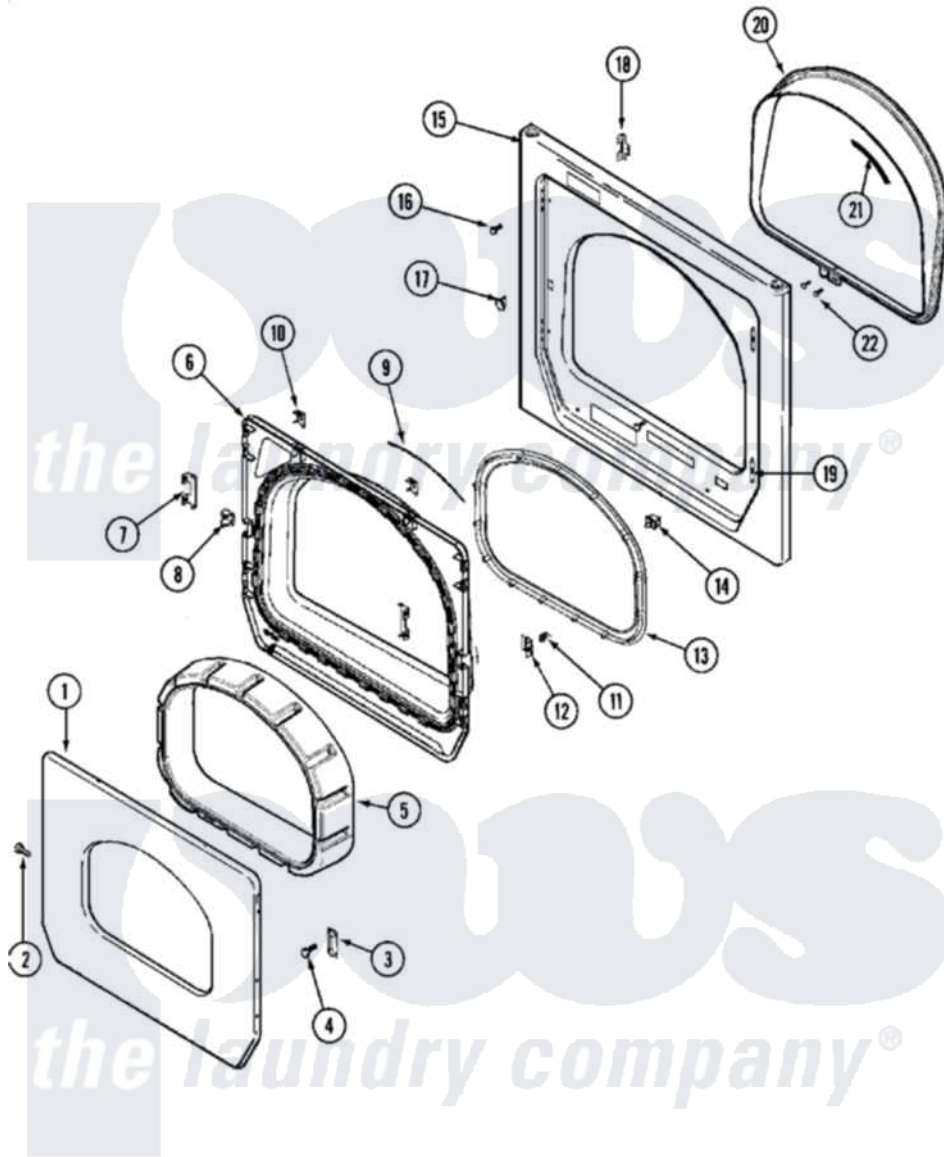

# Maytag MLG15PDAXW 05 - DOOR (UPPER)

Maytag [Commercial Maytag MLG15PDAXW Dryer Parts](#) Parts Diagram 05 - DOOR (UPPER)  
 Click on the part number to view part

Item	Original Part Number	Replaced By	Status	Part Description
001	<a href="#">33002015</a>			Door, Outer
"	NLA		Not Available	(ALM)
002	<a href="#">22002063</a>			Screw No.8-18AB Wafer Head
"	22002064	<a href="#">489355</a>		Screw, 8 X 1/2
"	<a href="#">33002351</a>			Screw
003	<a href="#">33002017</a>			Hinge, Door
004	22002062	<a href="#">98006631</a>		Screw
005	22002300	<a href="#">9740848</a>		Screw, Mixing Valve Mounting
"	33002018	<a href="#">33002780</a>		Door Tunnel W` Handle
"	33002019	<a href="#">33002781</a>		Door Tunne
006	<a href="#">33002020</a>			Door, Inner W/Seal
"	NLA		Not Available	(ALM)
007	<a href="#">22002038</a>			Clip, Door
008	<a href="#">33001763</a>			Plug, Inner Door
009	<a href="#">33002094</a>			Seal, Door
010	<a href="#">22002039</a>			Clip, Door

011	<a href="#">33001761</a>		Strike, Door
012	<a href="#">33001793</a>		Bracket, Strike
013	33002022	<a href="#">33002607</a>	Lens, Door
"	<a href="#">33002607</a>		Lens, Door
014	<a href="#">33002038</a>		Switch, Door
015	33001711	<a href="#">33002936</a>	Medallion-
"	33002051		Not Available
			SCREW, FRONT PANEL
"	33002130	<a href="#">33002081</a>	Panel, Front
"	33002131		Not Available
			PANEL, FRONT (ALM)
"	33002381		Not Available
			PANEL, FRONT (BSQ)
016	33001486	<a href="#">98008544</a>	Screw
017	33001791	<a href="#">306436</a>	Door Latch Kit--W
018	<a href="#">33002025</a>		Twin Speednut
019	<a href="#">33001175</a>		Cover, Hinge Hole
"	<a href="#">33001176</a>		Cover, Hinge Hole
"	33002343		Not Available
			COVER, HINGE HOLE (BSQ)
020	<a href="#">33002026</a>		Extension, Tumbler Front
021	<a href="#">33001767</a>		Seal, Shroud
022	33001855	<a href="#">33002917</a>	Screw, No.10-16