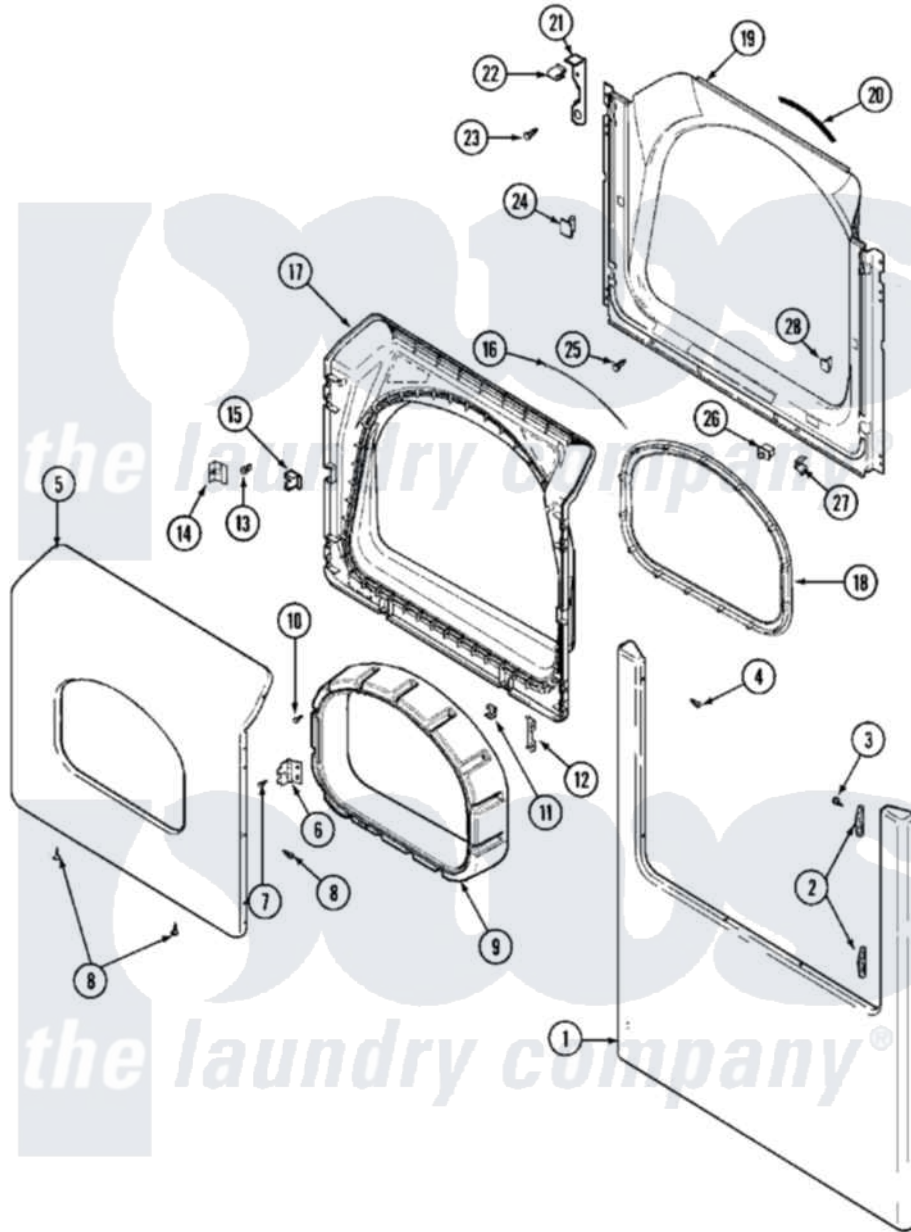

Maytag MLG15PDAXW 06 - DOOR (LOWER)

Maytag [Commercial Maytag MLG15PDAXW Dryer Parts](#) Parts Diagram 06 - DOOR (LOWER)
 Click on the part number to view part

Item	Original Part Number	Replaced By	Status	Part Description
001	22002241	22002836		Panel, Front
"	22002242		Not Available	PANEL, FRONT (ALM)
"	22002663		Not Available	PANEL, FRONT (BISQ)
002	33001764			Cover, Hinge Hole
"	33001765			Cover, Hinge Hole
"	33002349			Cover, Hinge Hole
003	33001846			Screw, Hinge Hole Cover
004	22002243			Screw, Front Panel And Hinge
005	33002028			Door, Outer
"	NLA		Not Available	(ALM)
006	33001759			Hinge, Door
007	22002062	98006631		Screw
008	22002063			Screw No.8-18AB Wafer Head
"	22002064	489355		Screw, 8 X 1/2
"	33002351			Screw
009	33002018	33002780		Door Tunnel W` Handle

"	33002019	33002781	Door Tunne
010	22002300	9740848	Screw, Mixing Valve Mounting
011	22002039		Clip, Door
012	22002038		Clip, Door
013	33001761		Strike, Door
014	33001793		Bracket, Strike
015	33001763		Plug, Inner Door
016	33002094		Seal, Door
017	33002030		Door, Inner
"	33002031		(LWR-ALM)
018	33002022	33002607	Lens, Door
019	33002033		Shroud
"	NLA	Not Available	(ALM)
020	33001767		Seal, Shroud
021	22002991		Kit, Access Cover Hook
022	33002037		Fastener, Access Cover Hook
023	22001995		Screw Note: Screw, Tumbler Front And Shroud
024	33001791	306436	Door Latch Kit--W
025	33001768		Screw, Shroud Note: Screw, Shroud And Outlet Duct
026	33002038		Switch, Door
027	33001760		Bracket, Hinge
028	Y304578	LA-1003	Door Catch Kit