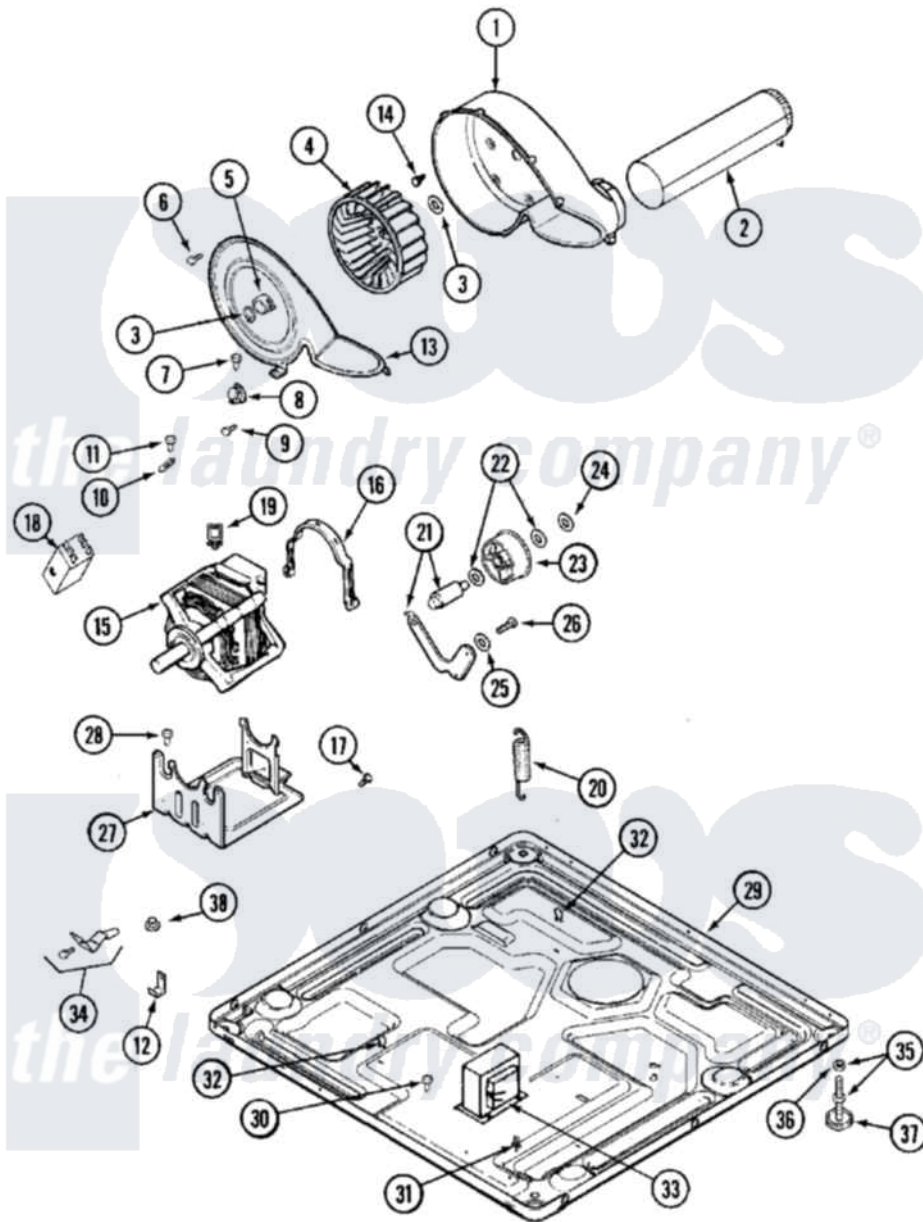

Maytag MLG15PDAXW 08 - MOTOR DRIVE

Maytag [Commercial Maytag MLG15PDAXW Dryer Parts](#) Parts Diagram 08 - MOTOR DRIVE
 Click on the part number to view part

Item	Original Part Number	Replaced By	Status	Part Description
001	33001789			Housing, Blower
002	22001995			Screw Note: Screw, Tumbler Front And Shroud
"	33001800			Duct Assembly, Exhaust
003	410233	9703438		Ring-Retrn
004	33001790			Wheel, Blower
005	312967			Clamp, Blower Housing
006	33001855	33002917		Screw, No.10-16
007	Y313561			Screw---NA
008	307208			Thermistor, Temp. Control
"	33303391			Thermostat, Cycling
009	22001996	3370225		Screw
010	33001762			Fuse, Thermal
011	NLA		Not Available	SCREW, THERMAL CUT-OFF
012	22002239			Clip, Front Panel
"	33002190			SCrew, C BraCe, BraCket, Cabinet