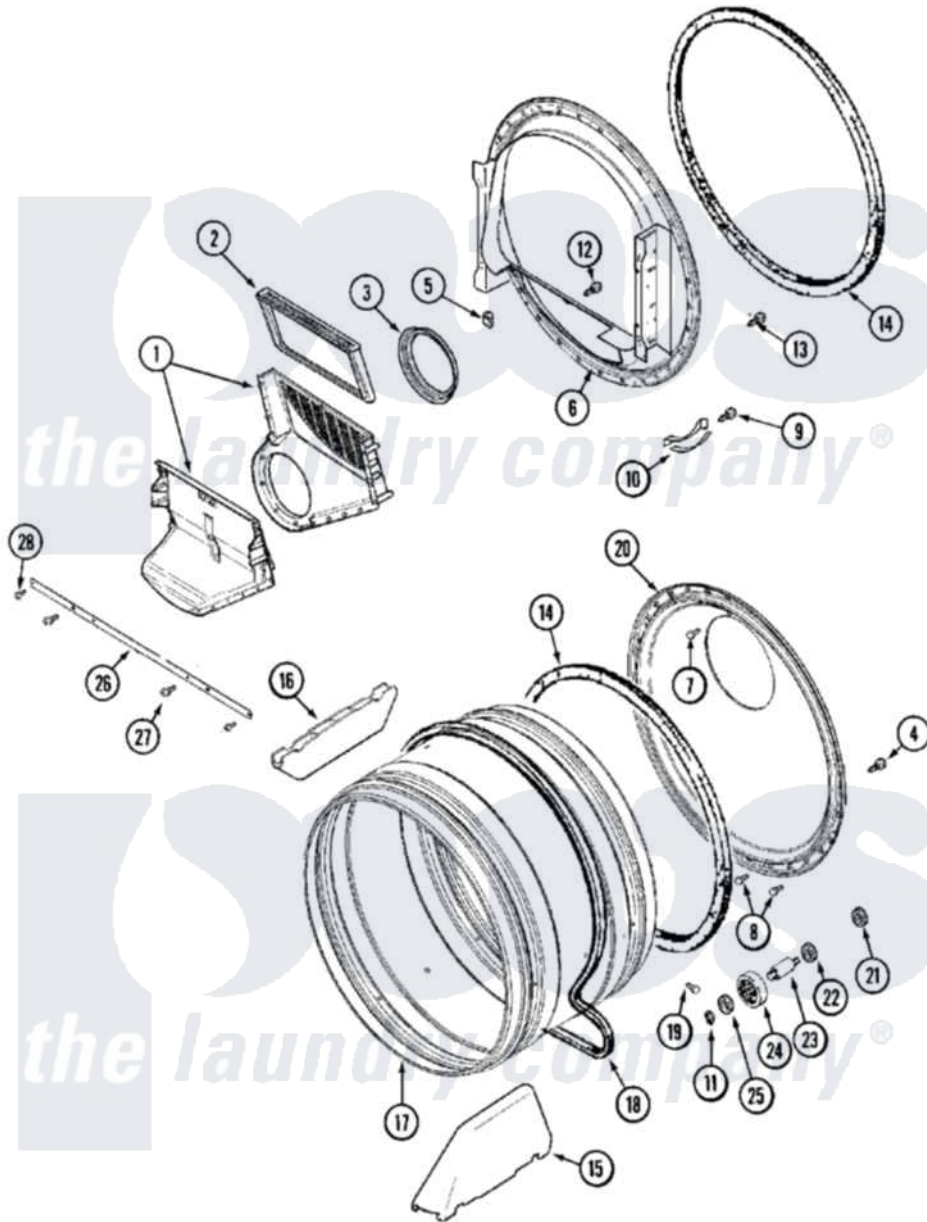

Maytag MLG15PDAXW 09 - TUMBLER

Maytag [Commercial Maytag MLG15PDAXW Dryer Parts](#) Parts Diagram 09 - TUMBLER
 Click on the part number to view part

Item	Original Part Number	Replaced By	Status	Part Description
001	33001799			Outlet Duct Assembly Note: Outlet Duct Assembly
002	33001808			Filter, Lint
003	33001758	33002560		Seal, Blower
004	33002190			SCrew, C BraCe, BraCket, Cabinet
005	Y310376			Clip, Door Switch Harness
006	33001802			Front, Tumbler
007	210932			Screw, No.8 X 9/16 Ctsk Note: Screw, Inlet Duct
008	22001996	3370225		Screw
009	210720			Rivet, Bearing To Tumbler Frnt
010	306508			Tumbler Bearing Kit ---W
011	410233	9703438		Ring-Retrn
012	NLA		Not Available	SCREW, OUTLET DUCT (PHILLIPS)
013	33001855	33002917		Screw, No.10-16
014	33001807			Seal, Tumbler

015	33001756	33002032	Baffle
016	33001755		Baffle
017	33001889		Tumbler
018	33001777	33002535	V-Belt
019	33001788	33002973	Screw, No.9-15 X 1.00 Hx WS
020	33001801		Back, Tumbler
021	33001443		Nut, Hex
022	Y313347	312535	Washer, Vault Mounting Brk.
023	Y312948	6-3129480	Shaft- Tumbler
024	Y303373	12001541	Drum Roller/Washer Assembly--W
025	312535		Washer, Vault Mounting Brk.
026	33002039		Brace, Tumbler Front
027	33001768		Screw, Shroud Note: Screw, Shroud And Outlet Duct
028	22001995		Screw Note: Screw, Tumbler Front And Shroud