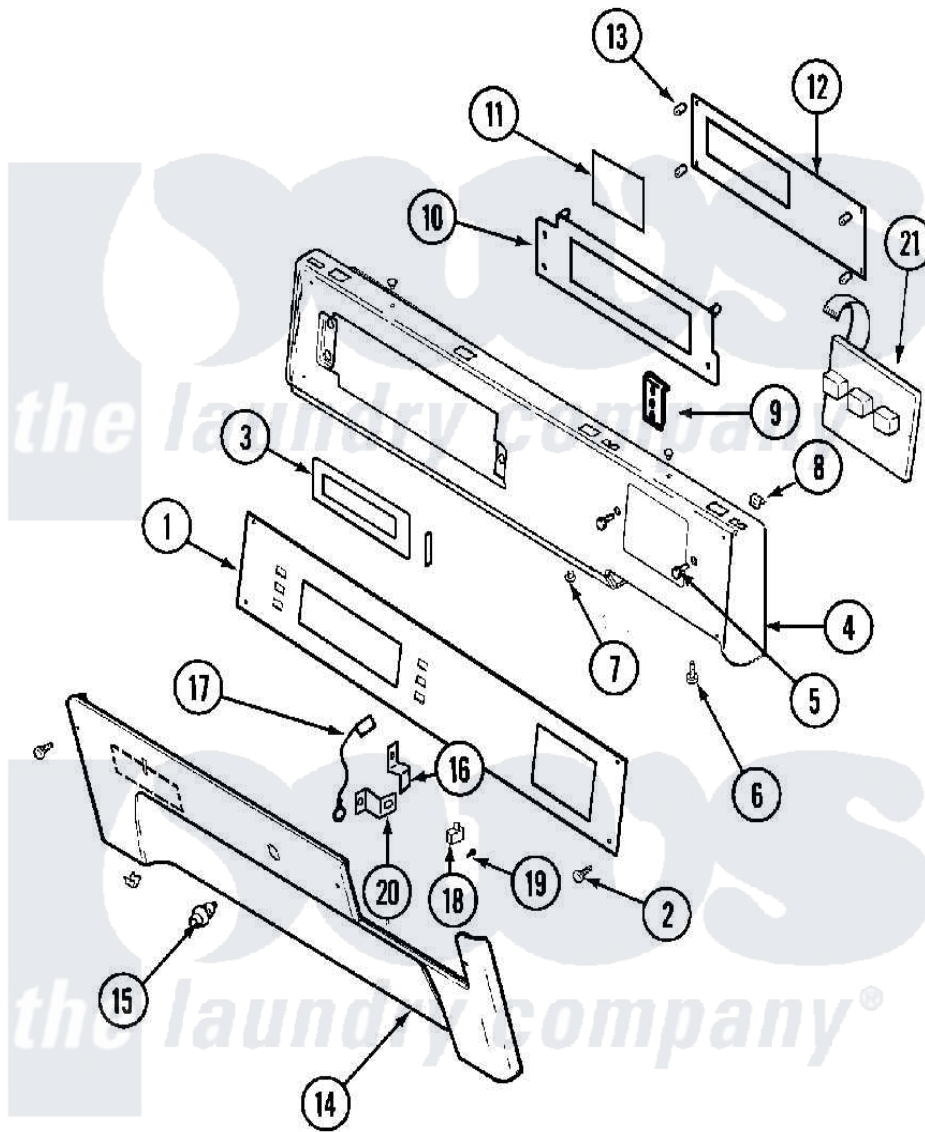

Maytag MLG15PDBGW 01 - CONTROL PANEL

Maytag [Commercial Maytag MLG15PDBGW Dryer Parts](#) Parts Diagram 01 - CONTROL PANEL
 Click on the part number to view part

Item	Original Part Number	Replaced By	Status	Part Description
001	22003669			Overlay, Control Panel
002	215506			Screw, Control Panel Overlay
003	33002150	W10133268		Cover, Display
004	22003667			Panel, Control
"	33002003			Fastener Clip, Control Panel
005	22002062	98006631		Screw
"	910186	99002757		Screw
006	215506			Screw, Control Panel Overlay
007	33001132	33002342		Plug, Sifht Hole
008	33001977			Fastener, Control Panel
009	33001156			Button, Control
010	33002155			Plate, Control Mounting
011	33002507	W10133278		Membrane Switch Assembly
012	33002608	33003008		Control Board
013	33001204			Stand-Off, Control Board
"	912077			Locknut, Reader Harness

014	215506		Screw, Control Panel Overlay
"	33001978		Panel, Access
"	33001980		Fastener, Access Panel
"	33002004		Clip, Fastener
015	Y206081	W10116737	Lock
016	213750	W10133266	Cam-Lock
017	33001981		Wire, Ground
018	33002117	208042	Switch, Sensor
019	912012	3400409	Screw
020	33001982		Bracket, Switch Mounting
021	22002179	8539404	Tie-Wire
"	22003668		Harness, Wire
"	Y22003672		Harness, Wire
022	215517	W10131113	Push Button
023	33002060		Bracket, Security
024	22001995		Screw Note: Screw, Tumbler Front And Shroud
"	NLA	Not Available	NUT, SECURITY
025	315346		Bracket, Thermal Fuse
"	33001990		Bracket, Mounting Vault