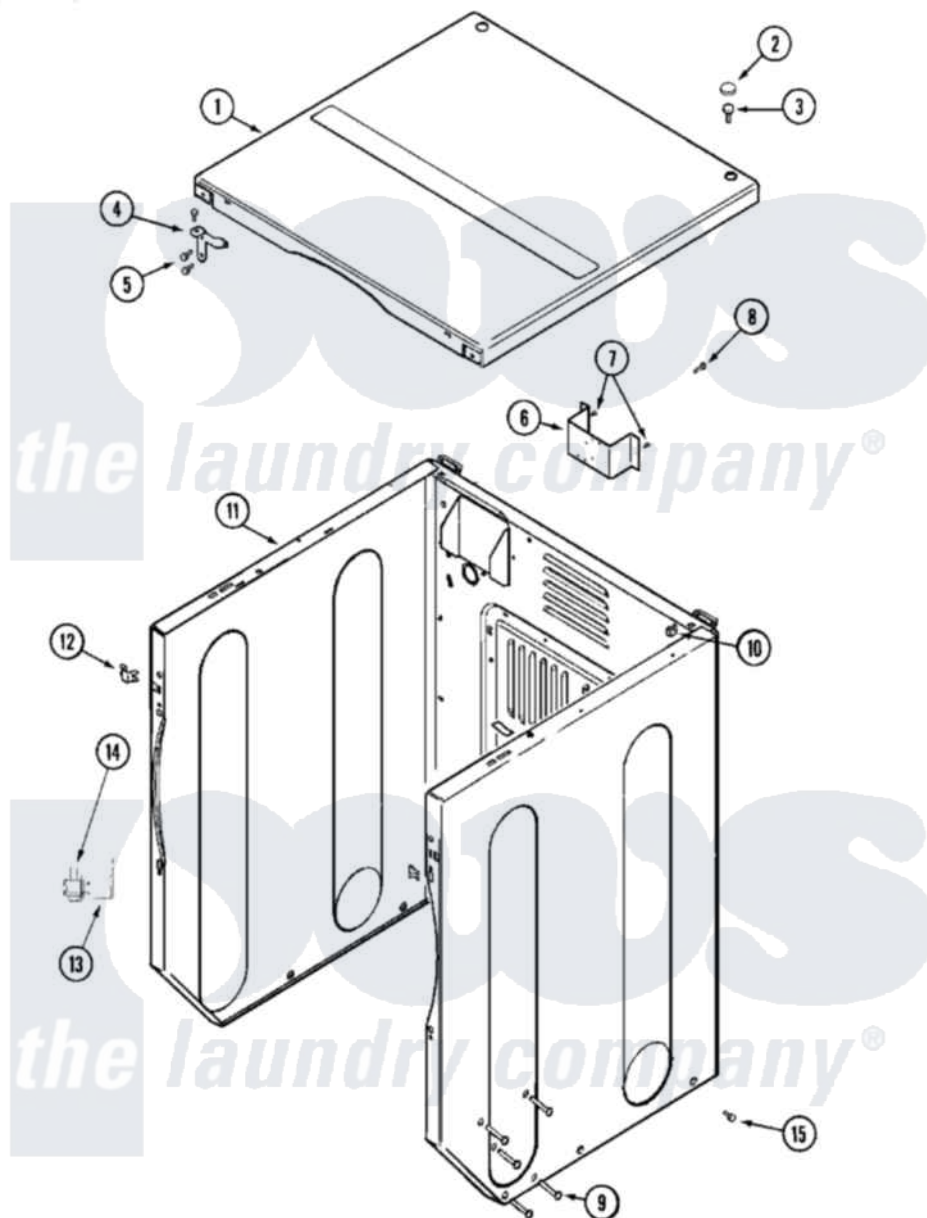

Maytag MLG15PDBGW 03 - CABINET-FRONT (UPPER)

Maytag Commercial Maytag MLG15PDBGW Dryer Parts Parts Diagram 03 - CABINET-FRONT (UPPER)
 Click on the part number to view part

Item	Original Part Number	Replaced By	Status	Part Description
001	33001995	33002124		Cover, Top
002	33001997			Plug, Hole
003	22001883	214354		Screw, Top Cover To Cabnt.
004	33001998			Bracket, Top Cover
"	33001999			Bracket, Top Cover
005	22001995			Screw Note: Screw, Tumbler Front And Shroud
006	NLA		Not Available	BRACKET, TERMINAL BLOCK---NA
007	22003217	3370225		Screw
008	NLA		Not Available	SCREW, GROUND LUG
009	33001991			Bolt, Carriage
010	22001502			Fastener, U-NUT
011	22003639			Cabinet Assembly
"	NLA		Not Available	CABINET (WHT)
012	33001980			Fastener, Access Panel
013	22003666			Switch, Sensor Assembly