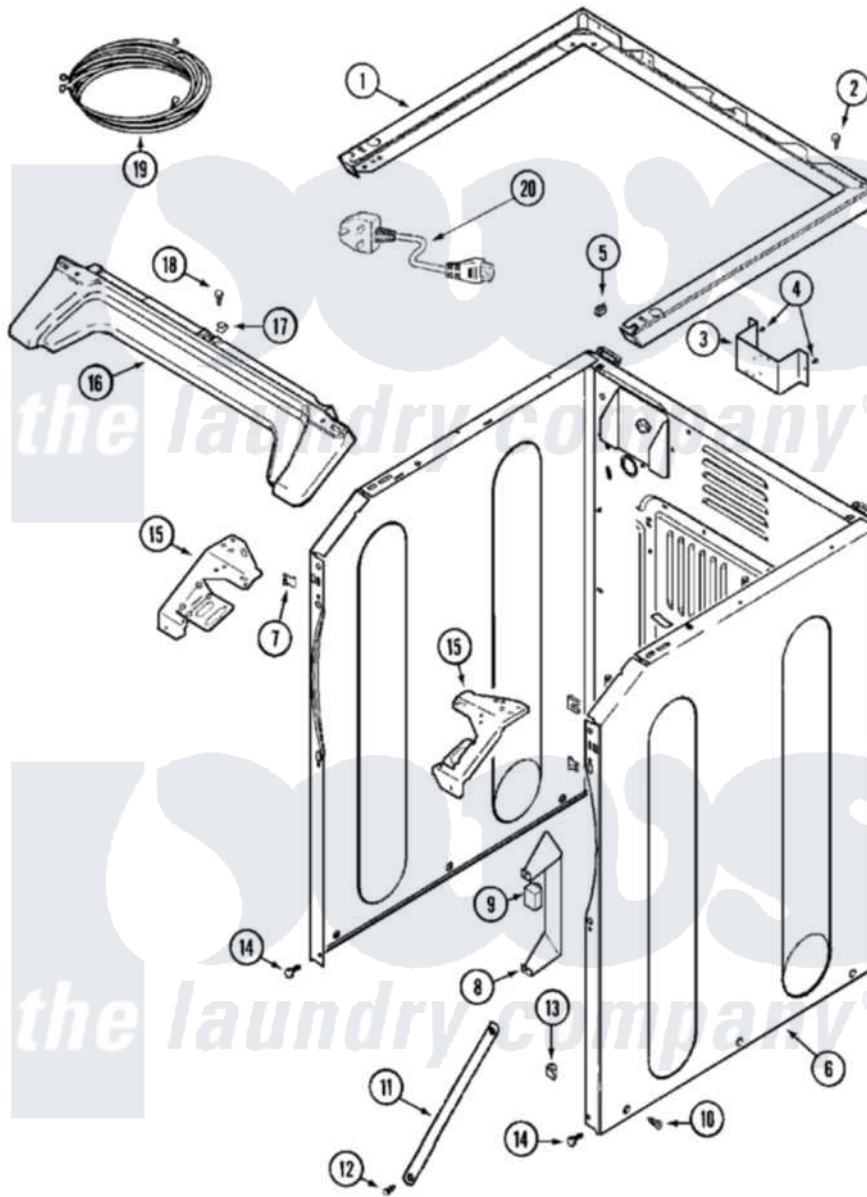

# Maytag MLG15PDBGW 04 - CABINET-FRONT (LOWER)

Maytag Commercial Maytag MLG15PDBGW Dryer Parts Parts Diagram 04 - CABINET-FRONT (LOWER)  
 Click on the part number to view part

Item	Original Part Number	Replaced By	Status	Part Description
001	33002005	<a href="#">33002963</a>		Support, Weld Assembly
002	22001883	<a href="#">214354</a>		Screw, Top Cover To Cabnt.
003	NLA		Not Available	BRACKET, TERMINAL BLOCK---NA
004	22003217	<a href="#">3370225</a>		Screw
005	<a href="#">22001502</a>			Fastener, U-NUt
006	<a href="#">22003639</a>			Cabinet Assembly
"	NLA		Not Available	CABINET (WHT)
007	<a href="#">22002049</a>			Clip Note: Clip, Front Panel
008	<a href="#">22003666</a>			Switch, Sensor Assembly
"	<a href="#">Y313561</a>			Screw---NA
"	<a href="#">314627</a>			Bracket, Relays
"	Y310632	<a href="#">1163839</a>		Screw
009	206824	<a href="#">W10133335</a>		Relay, Motor
"	<a href="#">22001866</a>			Screw, Relay
"	<a href="#">306398</a>			Relay, Heater
"	Y251119	<a href="#">3177991</a>		Screw

010	<a href="#">213007</a>		Xfor Cabinet See Cabinet, Back
"	22003409	<a href="#">213007</a>	Xfor Cabinet See Cabinet, Back
011	<a href="#">22002767</a>		Brace, Cross
012	<a href="#">22001995</a>		Screw Note: Screw, Tumbler Front And Shroud
013	<a href="#">Y310376</a>		Clip, Door Switch Harness
014	<a href="#">22001995</a>		Screw Note: Screw, Tumbler Front And Shroud
015	<a href="#">33002474</a>		Bracket, Corner
"	NLA	Not Available	BRACKET, CORNER (RT)
016	<a href="#">33002011</a>		Cover, Access
"	<a href="#">33002014</a>		Brace, Top Cross
017	<a href="#">33002013</a>		Fastener Clip, Access Cover
018	<a href="#">22001995</a>		Screw Note: Screw, Tumbler Front And Shroud
019	22002179	<a href="#">8539404</a>	Tie-Wire
"	<a href="#">22003671</a>		Harness, Wire
"	<a href="#">22003673</a>		Harness, Wire
020	<a href="#">33002107</a>		Adaptor, Gas Connection
021	<a href="#">33002442</a>	<a href="#">3400094</a>	Screw, 10-32 X 3/8
"	33002511	Not Available	CORD, POWER