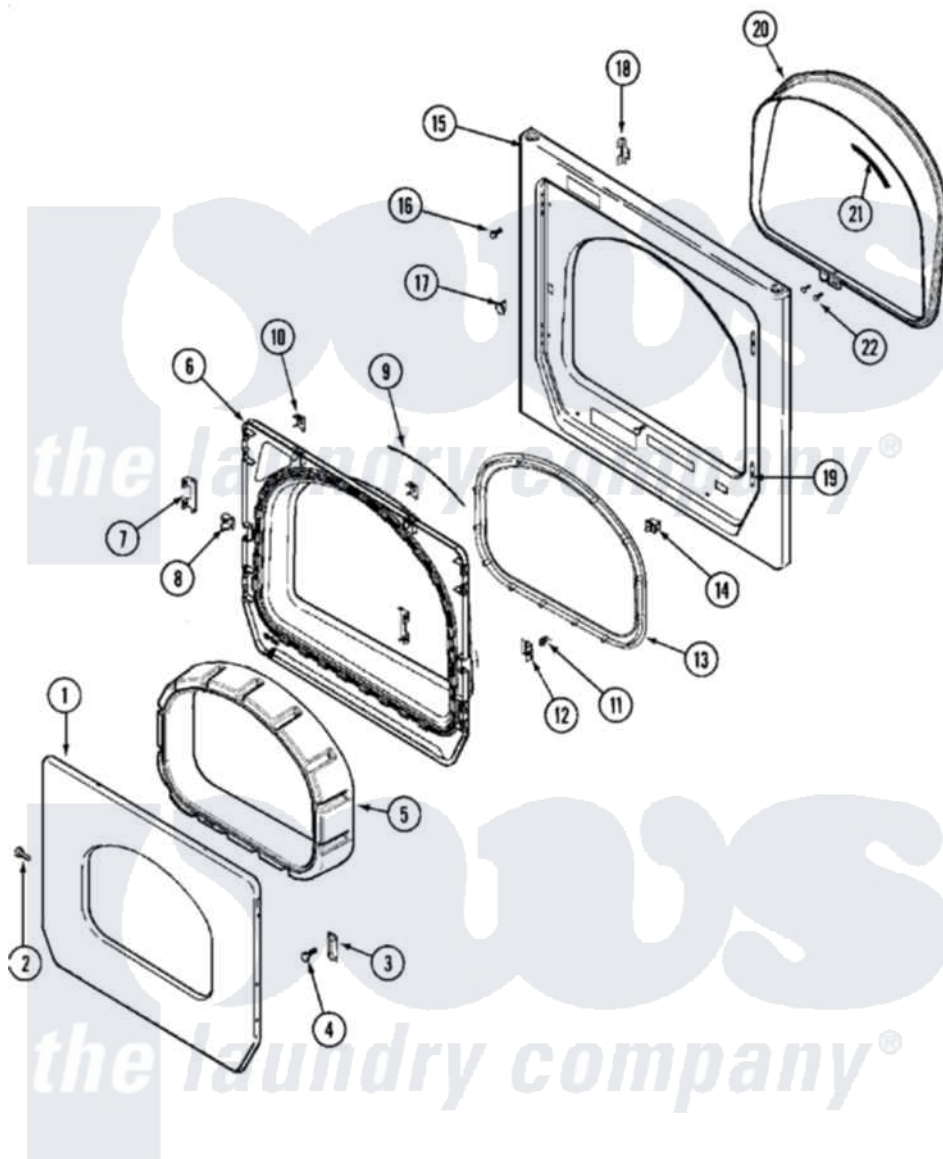

# Maytag MLG15PDBGW 05 - DOOR (UPPER)

Maytag [Commercial Maytag MLG15PDBGW Dryer Parts](#) Parts Diagram 05 - DOOR (UPPER)  
 Click on the part number to view part

Item	Original Part Number	Replaced By	Status	Part Description
001	<a href="#">33002015</a>			Door, Outer
002	<a href="#">22002063</a>			Screw No.8-18AB Wafer Head
003	<a href="#">33001760</a>			Bracket, Hinge
"	<a href="#">33002017</a>			Hinge, Door
004	22002062	<a href="#">98006631</a>		Screw
005	22002300	<a href="#">9740848</a>		Screw, Mixing Valve Mounting
"	33002018	<a href="#">33002780</a>		Door Tunnel W` Handle
006	<a href="#">33002020</a>			Door, Inner W/Seal
007	<a href="#">22002038</a>			Clip, Door
008	<a href="#">33001763</a>			Plug, Inner Door
009	<a href="#">33002094</a>			Seal, Door
010	<a href="#">22002039</a>			Clip, Door
011	<a href="#">33001761</a>			Strike, Door
012	<a href="#">33001793</a>			Bracket, Strike
013	<a href="#">33002607</a>			Lens, Door
014	33002250	<a href="#">33002166</a>		Switch, Door

015	33001711	<a href="#">33002936</a>	Medallion-
"	33002023	<a href="#">33002081</a>	Panel, Front
"	33002051		Not Available SCREW, FRONT PANEL
016	33001486	<a href="#">98008544</a>	Screw
017	33001791	<a href="#">306436</a>	Door Latch Kit--W
018	<a href="#">33002025</a>		Twin Speednut
019	<a href="#">33001175</a>		Cover, Hinge Hole
020	<a href="#">33002026</a>		Extension, Tumbler Front
021	<a href="#">33001767</a>		Seal, Shroud
022	33001855	<a href="#">33002917</a>	Screw, No.10-16