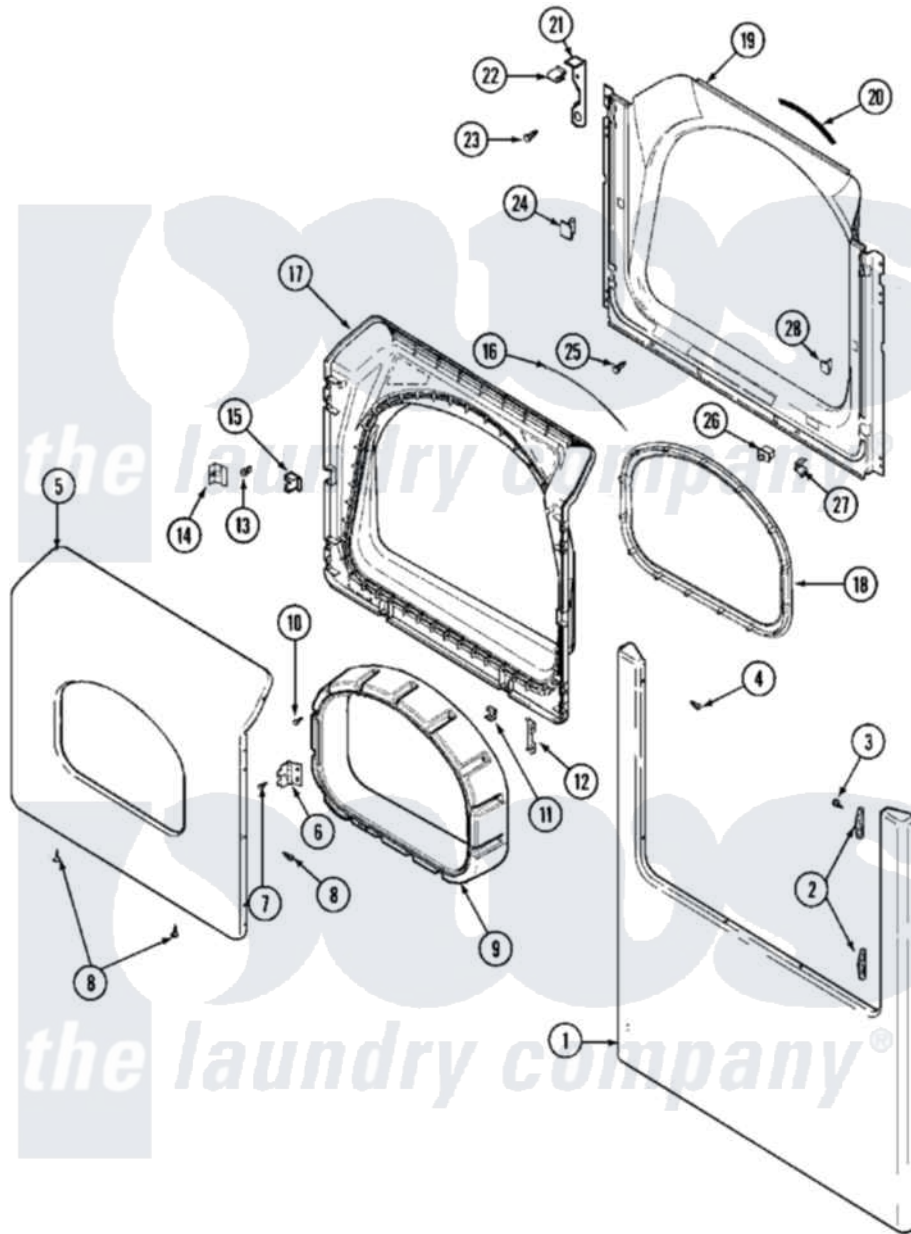

Maytag MLG15PDBGW 06 - DOOR (LOWER)

Maytag [Commercial Maytag MLG15PDBGW Dryer Parts](#) Parts Diagram 06 - DOOR (LOWER)
 Click on the part number to view part

Item	Original Part Number	Replaced By	Status	Part Description
001	22002241	22002836		Panel, Front
002	33001764			Cover, Hinge Hole
003	33001846			Screw, Hinge Hole Cover
004	22002243			Screw, Front Panel And Hinge
005	33002028			Door, Outer
006	33001759			Hinge, Door
007	22002062	98006631		Screw
008	22002063			Screw No.8-18AB Wafer Head
009	33002018	33002780		Door Tunnel W` Handle
010	22002300	9740848		Screw, Mixing Valve Mounting
011	22002039			Clip, Door
012	22002038			Clip, Door
013	33001761			Strike, Door
014	33001793			Bracket, Strike
015	33001763			Plug, Inner Door
016	33002094			Seal, Door

017	33002030		Door, Inner
018	33002607		Lens, Door
019	33002033		Shroud
020	33001767		Seal, Shroud
021	22002991		Kit, Access Cover Hook
022	33002037		Fastener, Access Cover Hook
023	22001995		Screw Note: Screw, Tumbler Front And Shroud
024	33001791	306436	Door Latch Kit--W
025	33001768		Screw, Shroud Note: Screw, Shroud And Outlet Duct
026	33002250	33002166	Switch, Door
027	33001760		Bracket, Hinge
028	Y304578	LA-1003	Door Catch Kit