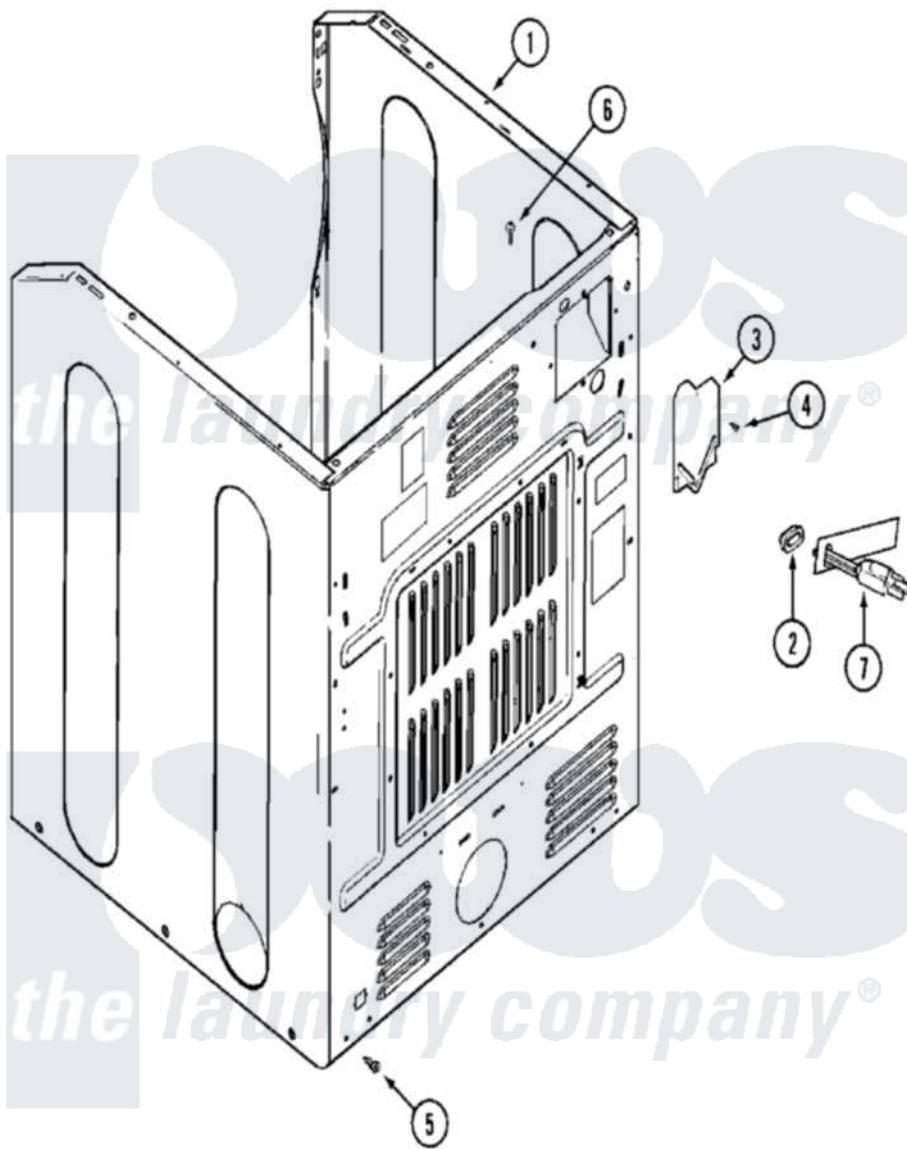

Maytag MLG15PDBGW 07 - CABINET-REAR

Maytag [Commercial Maytag MLG15PDBGW Dryer Parts](#) Parts Diagram 07 - CABINET-REAR
 Click on the part number to view part

Item	Original Part Number	Replaced By	Status	Part Description
001	22003639			Cabinet Assembly
"	22003646			Cabinet Assembly-Upr
"	NLA		Not Available	CABINET (WHT-LWR)
002	216183			Grommet, Cord Export
003	33001795			Cover, Terminal Block
004	22001995			Screw Note: Screw, Tumbler Front And Shroud
005	22001995			Screw Note: Screw, Tumbler Front And Shroud
006	210186	3370225		Screw
007	33001819		Not Available	CORD, POWER (AS WRAPPED)