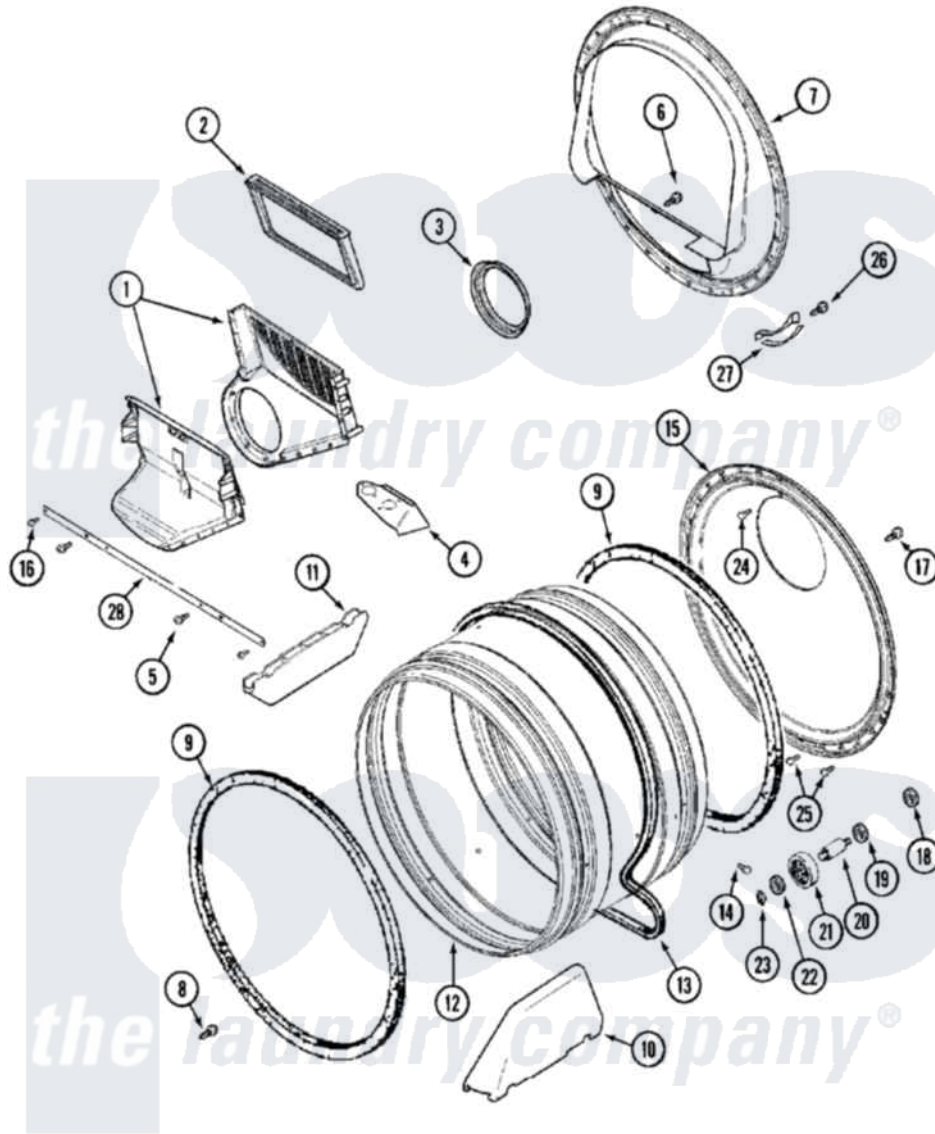

Maytag MLG15PDBGW 08 - TUMBLER

Maytag [Commercial Maytag MLG15PDBGW Dryer Parts](#) Parts Diagram 08 - TUMBLER
 Click on the part number to view part

Item	Original Part Number	Replaced By	Status	Part Description
001	33001799			Outlet Duct Assembly Note: Outlet Duct Assembly
002	33001804	33002790		Lint Filter
003	33001758	33002560		Seal, Blower
004	33001837			Cover, Thermostat
005	33001768			Screw, Shroud Note: Screw, Shroud And Outlet Duct
006	NLA		Not Available	SCREW, OUTLET DUCT
007	33001802			Front, Tumbler
008	33001855	33002917		Screw, No.10-16
009	33001807			Seal, Tumbler
010	33002032			Baffle
011	33001755			Baffle
012	33001794	33001889		Tumbler
013	33002535			V-Belt
014	33001788	33002973		Screw, No.9-15 X 1.00 Hx WS
015	33001801			Back, Tumbler

016	22001995		Screw Note: Screw, Tumbler Front And Shroud
017	22001995		Screw Note: Screw, Tumbler Front And Shroud
018	33001443		Nut, Hex
019	Y313347	312535	Washer, Vault Mounting Brk.
020	Y312948	6-3129480	Shaft- Tumbler
021	Y303373	12001541	Drum Roller/Washer Assembly--W
022	312535		Washer, Vault Mounting Brk.
023	410233	9703438	Ring-Retrn
024	210932		Screw, No.8 X 9/16 Ctsk Note: Screw, Inlet Duct
025	22001996	3370225	Screw
026	210720		Rivet, Bearing To Tumbler Frnt
027	306508		Tumbler Bearing Kit ---W
028	33002039		Brace, Tumbler Front