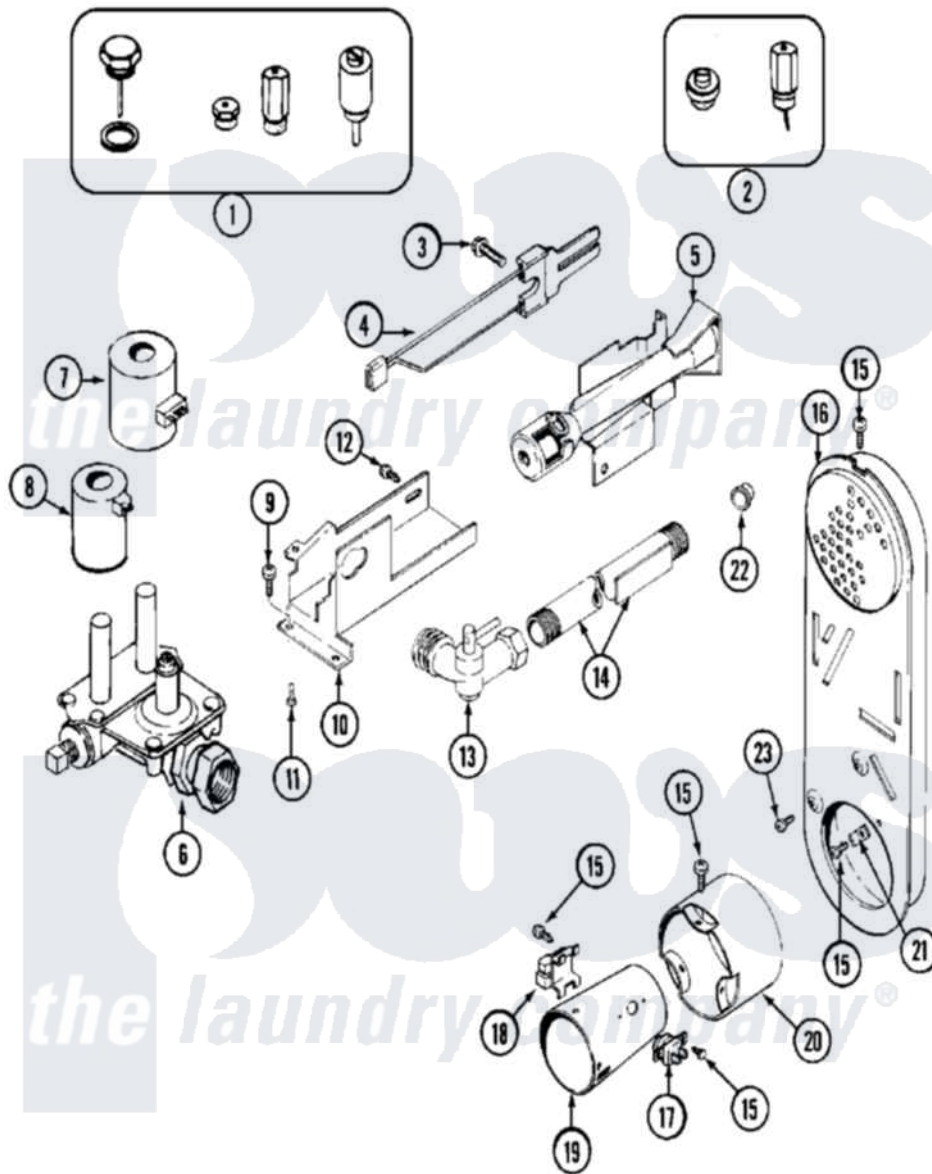

Maytag MLG15PDBGW 09 - GAS VALVE

Maytag [Commercial Maytag MLG15PDBGW Dryer Parts](#) Parts Diagram 09 - GAS VALVE
 Click on the part number to view part

Item	Original Part Number	Replaced By	Status	Part Description
001	Y308378	W10402145		LP Gas Con
002	Y308377		Not Available	CONVERSION KIT (LP TO NATURAL)
003	304971			Screw Note: Screw, Igniter
004	304970	4391996		Ignitor
005	33001247	33002793		Burner Assembly
006	307927			Valve, Gas
"	33002056		Not Available	PLUG, HOLE (UPR)
007	306106			Coil, Holding And Booster--W
008	306105	694540		Coil, 60 Hz
009	Y313561			Screw---NA
010	NLA		Not Available	BRACKET, GAS VALVE (LWR)
011	314082	90767		Screw, 8A X 3/8 HeX Washer Head Tapping
"	314568	Y313559		Screw
012	22001995			Screw Note: Screw, Tumbler Front And Shroud

013	306086		Angle Shut Off For Gas Valve
014	33001735		Pipe And Bracket Assembly Series 18 Not Needed Use Vavle
015	211294	90767	Screw, 8A X 3/8 HeX Washer Head Tapping
016	33001810	Not Available	DUCT ASSY., INLET (GAS) NOTE: INLET DUCT ASSEMBLY
017	303395		Thermostat, Hi-Limit
018	Y303377	338906	Radiant, Sensor
019	33001946		Cone Assembly, Combustion
020	Y312895	Not Available	COVER FOR BLOWER---NA
021	Y312890		Retainer, Heater Chamber
022	33001693		Cap, Gas Pipe
023	22001996	3370225	Screw