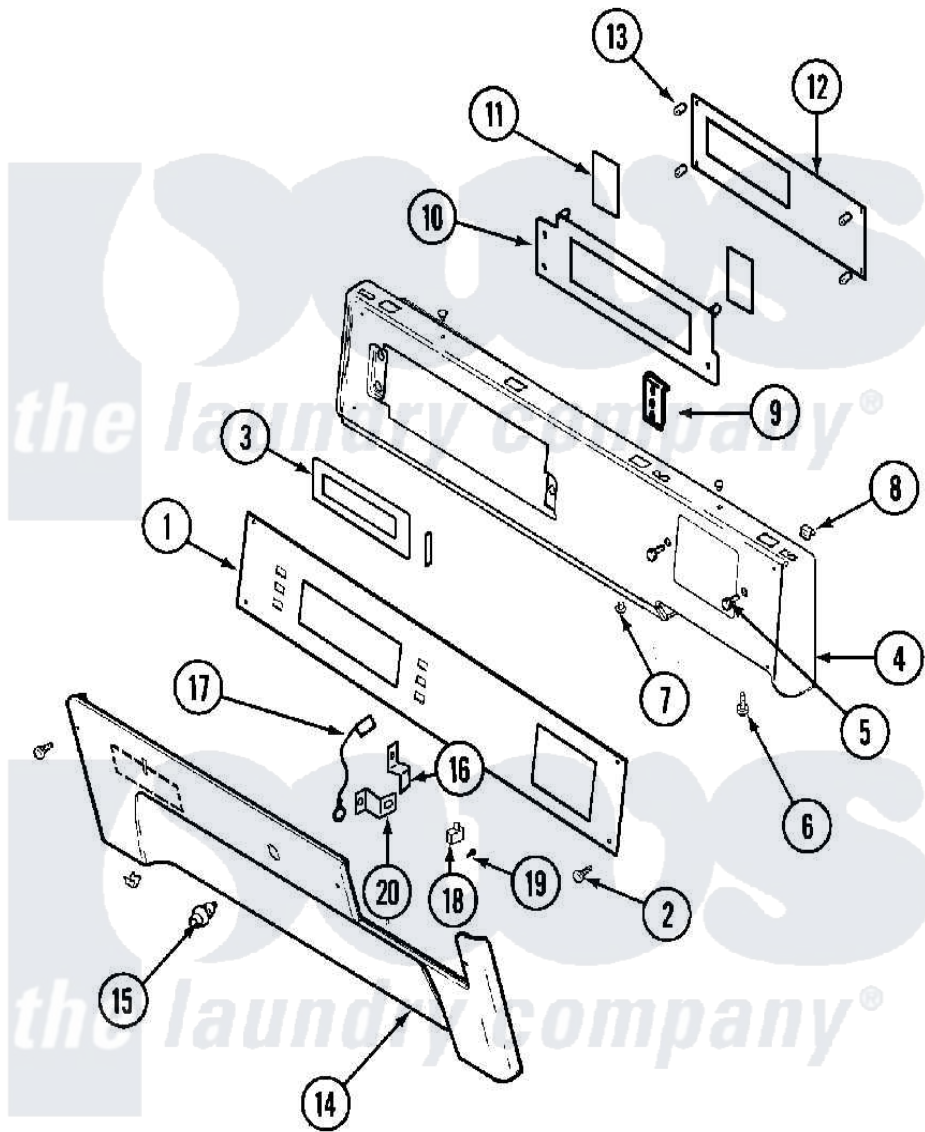

Maytag MLG15PDCXQ 01 - CONTROL PANEL (UPPER)

Maytag Commercial Maytag MLG15PDCXQ Dryer Parts Parts Diagram 01 - CONTROL PANEL (UPPER)
 Click on the part number to view part

Item	Original Part Number	Replaced By	Status	Part Description
001	33001974		Not Available	OVERLAY, CONTROL PANEL
002	215506			Screw, Control Panel Overlay
003	33001209			Cover, Display
004	33001975	22002457		Panel- Con
"	33001976	33002377		Panel, Control
"	33002003			Fastener Clip, Control Panel
"	33002377			Panel, Control
005	22002062	98006631		Screw
"	910186	99002757		Screw
006	215506			Screw, Control Panel Overlay
007	33001132	33002342		Plug, Sifht Hole
"	33001168		Not Available	PLUG, SIGHT HOLE (ALM)
"	33002342			Plug, Sifht Hole
008	33001977			Fastener, Control Panel
009	33001156			Button, Control
010	33001201			Plate, Control Mounting

011	33001200	33002449	Switch, Membrane
012	33001747	33002605	Circuit Board Assembly
013	33001204		Stand-Off, Ccontrol Board
"	912077		Locknut, Reader Harness
014	215506		Screw, Control Panel Overlay
"	33001978		Panel, Access
"	33001979	33001978	Panel, Access
"	33001980		Fastener, Access Panel
"	33002004		Clip, Fastener
"	NLA	Not Available	(BSQ)
015	Y206081	W10116737	Lock
016	213750	W10133266	Cam-Lock
017	33001981		Wire, Ground
018	33002117	208042	Switch, Sensor
019	912012	3400409	Screw
020	33001982		Bracket, Switch Mounting
021	33002063		Wire Harness, Main