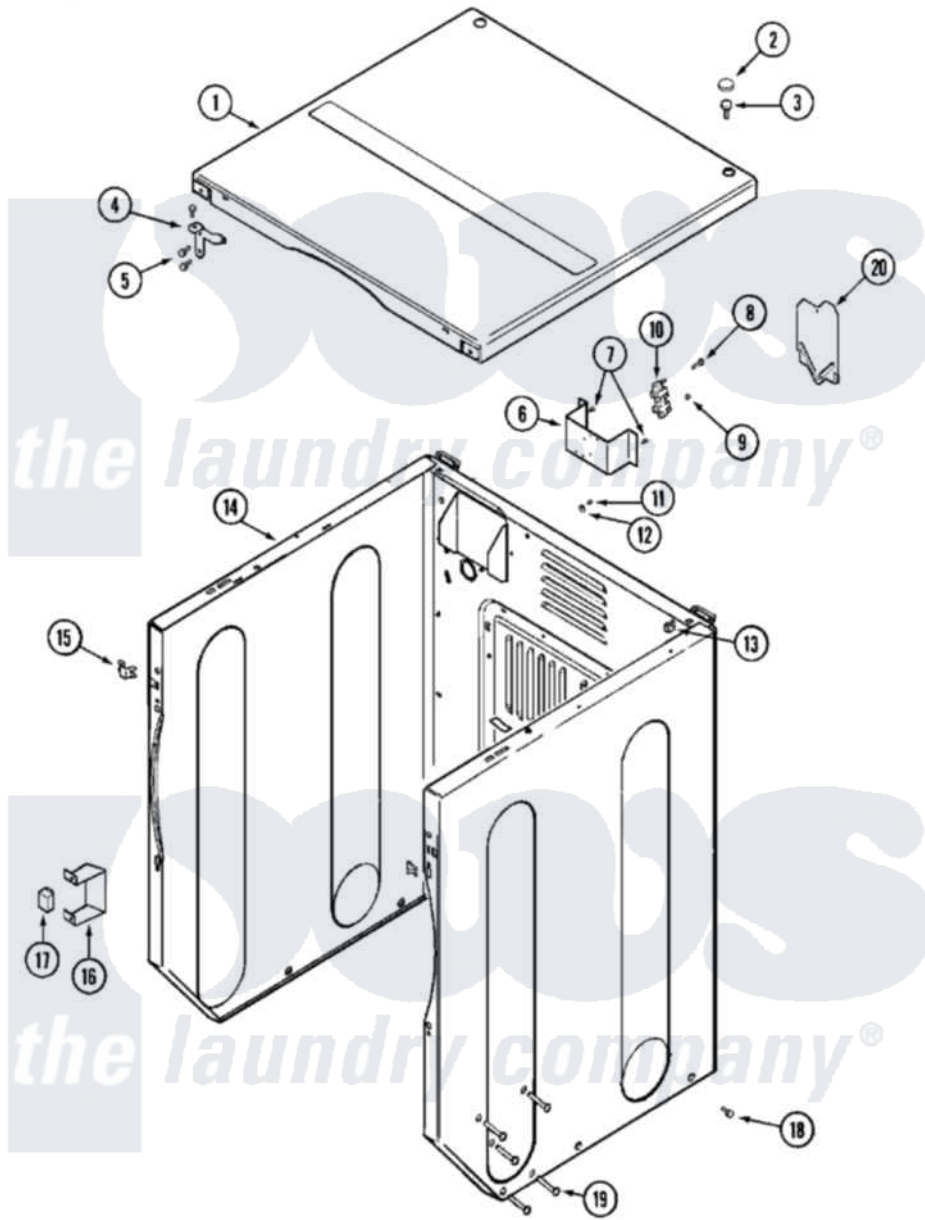

Maytag MLG15PDCXQ 03 - CABINET-FRONT (UPPER)

Maytag [Commercial Maytag MLG15PDCXQ Dryer Parts](#) Parts Diagram 03 - CABINET-FRONT (UPPER)
 Click on the part number to view part

Item	Original Part Number	Replaced By	Status	Part Description
001	33002124			Cover, Top
"	NLA		Not Available	(ALM)
002	33001997			Plug, Hole
003	22001883	214354		Screw, Top Cover To Cabnt.
004	33001998			Bracket, Top Cover
"	33001999			Bracket, Top Cover
005	22001995			Screw Note: Screw, Tumbler Front And Shroud
006	NLA		Not Available	BRACKET, TERMINAL BLOCK---NA
007	22001995			Screw Note: Screw, Tumbler Front And Shroud
008	Y312209	W10001200		Screw
009	311484	112432		Nut
010	33001244			Block, Terminal
011	NLA		Not Available	SCREW, GROUND LUG
012	310933	33002194		Nut, Speed

013	22001502		Fastener, U-NUt
014	22003646		Cabinet Assembly-Upr
"	NLA	Not Available	CABINET (WHT)
015	33001980		Fastener, Access Panel
016	Y313561		Screw---NA
"	33002002		Bracket, Switch
"	Y310632	1163839	Screw
017	206824	W10133335	Relay, Motor
"	Y251119	3177991	Screw
018	213007		Xfor Cabinet See Cabinet, Back
019	33001991		Bolt, Carriage
020	33001795		Cover, Terminal Block