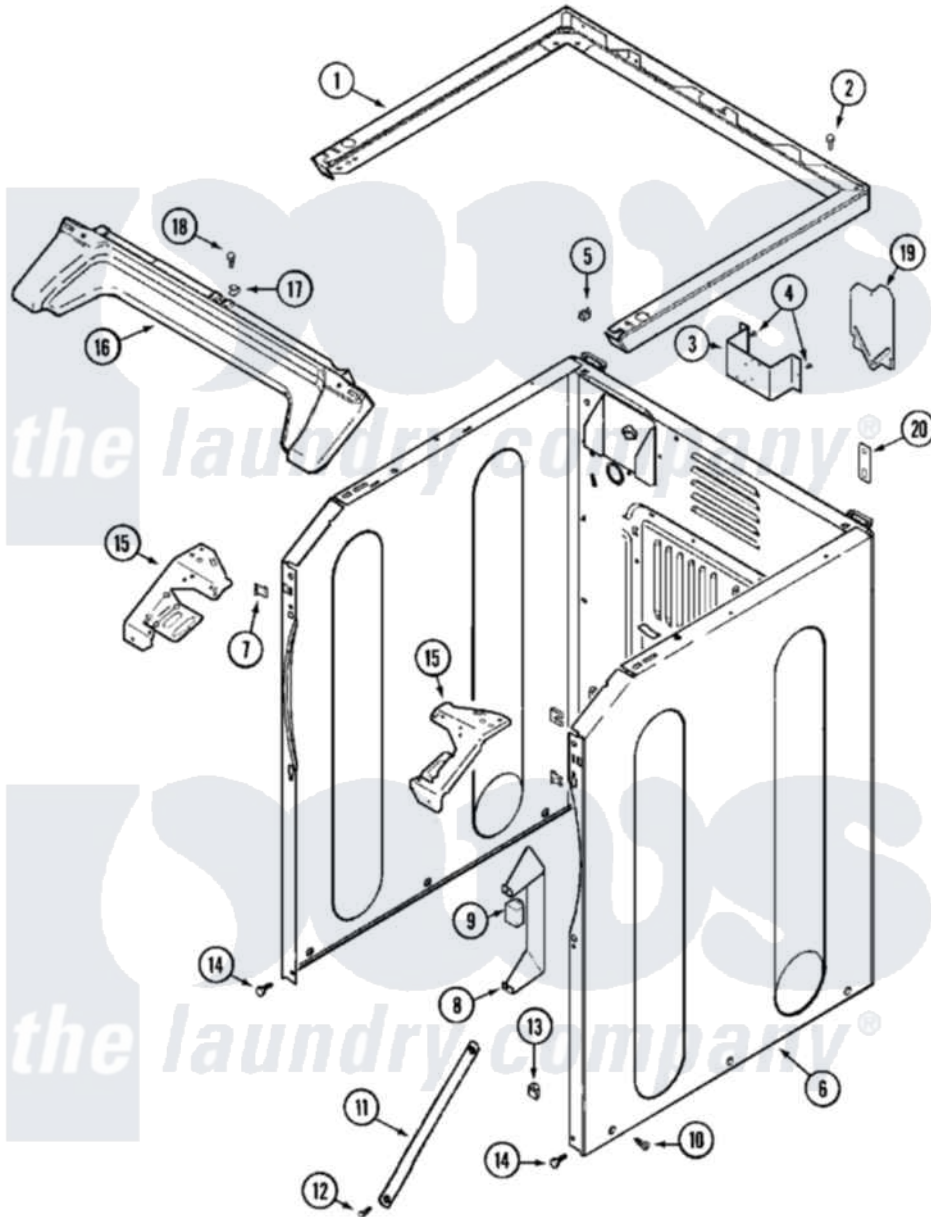

Maytag MLG15PDCXQ 04 - CABINET-FRONT (LOWER)

Maytag Commercial Maytag MLG15PDCXQ Dryer Parts Parts Diagram 04 - CABINET-FRONT (LOWER)
 Click on the part number to view part

Item	Original Part Number	Replaced By	Status	Part Description
001	33002005	33002963		Support, Weld Assembly
"	33002446	22004153		Support We
"	NLA		Not Available	(ALM)
002	22001883	214354		Screw, Top Cover To Cabnt.
003	NLA		Not Available	BRACKET, TERMINAL BLOCK---NA
004	22001995			Screw Note: Screw, Tumbler Front And Shroud
005	22001502			Fastener, U-NUt
006	22003639			Cabinet Assembly
"	NLA		Not Available	CABINET ASSY. (WHT)
007	22002049			Clip Note: Clip, Front Panel
008	Y313561			Screw---NA
"	314627			Bracket, Relays
"	Y310632	1163839		Screw
009	206824	W10133335		Relay, Motor
"	Y251119	3177991		Screw

010	213007		Xfor Cabinet See Cabinet, Back
011	22002259	22002767	Brace, Cross
012	22001995		Screw Note: Screw, Tumbler Front And Shroud
013	Y310376		Clip, Door Switch Harness
014	22001995		Screw Note: Screw, Tumbler Front And Shroud
015	33002009		Bracket, Corner
"	33002010	33002473	Bracket, Corner
016	22002664		COVER, ACCESS (BSQ)
"	33002011		Cover, Access
"	33002012		Cover, Access
017	33002013		Fastener Clip, Access Cover
018	22001995		Screw Note: Screw, Tumbler Front And Shroud
019	33001795		Cover, Terminal Block
020	22001995		Screw Note: Screw, Tumbler Front And Shroud
"	33002060		Bracket, Security
021	33001989		Retainer, Vault Switch
"	33002064		Wire Harness, Main