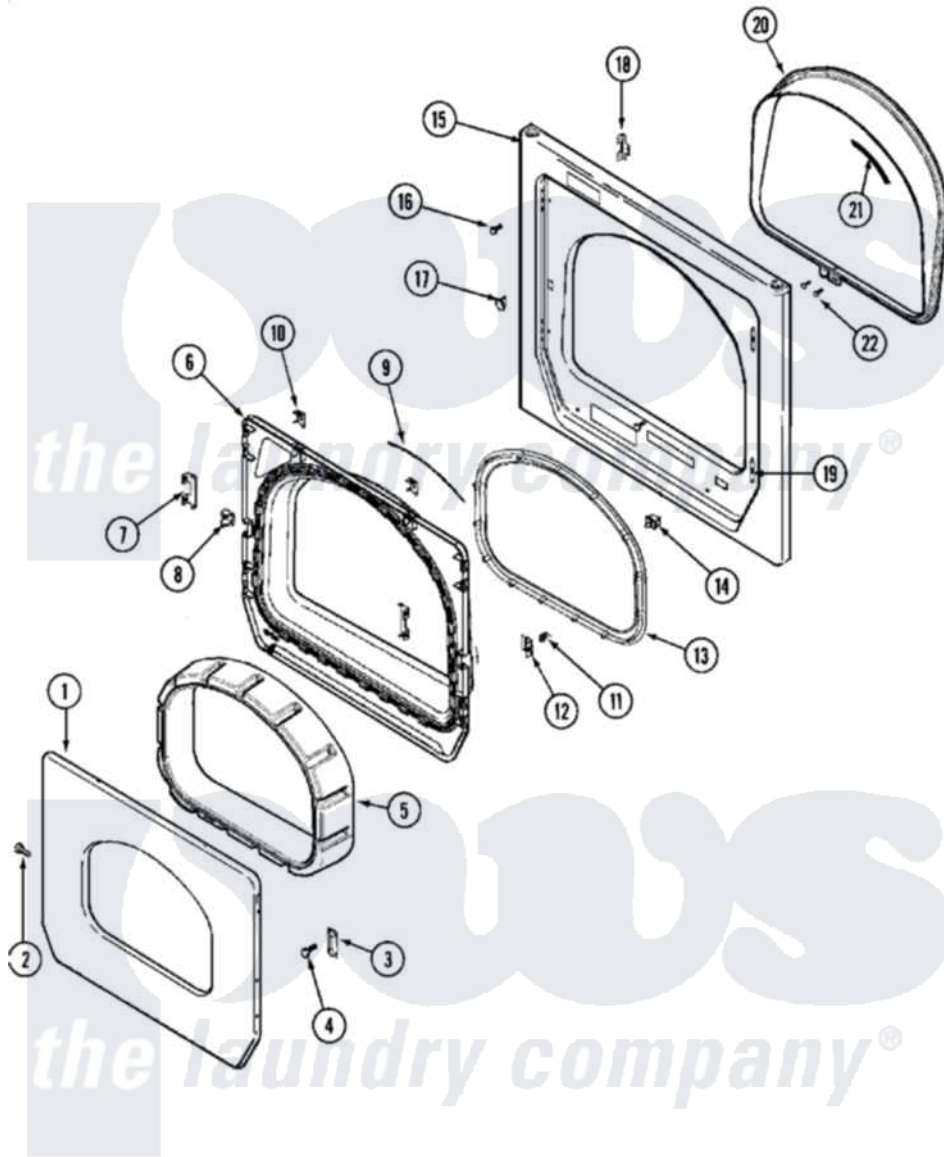

# Maytag MLG15PDCXQ 05 - DOOR (UPPER)

Maytag Commercial Maytag MLG15PDCXQ Dryer Parts Parts Diagram 05 - DOOR (UPPER)  
 Click on the part number to view part

Item	Original Part Number	Replaced By	Status	Part Description
001	<a href="#">33002015</a>			Door, Outer
"	NLA		Not Available	(ALM)
002	<a href="#">22002063</a>			Screw No.8-18AB Wafer Head
"	22002064	<a href="#">489355</a>		Screw, 8 X 1/2
"	<a href="#">33002351</a>			Screw
003	<a href="#">33002017</a>			Hinge, Door
004	22002062	<a href="#">98006631</a>		Screw
005	22002300	<a href="#">9740848</a>		Screw, Mixing Valve Mounting
"	33002018	<a href="#">33002780</a>		Door Tunnel W` Handle
"	33002019	<a href="#">33002781</a>		Door Tunne
006	<a href="#">33002020</a>			Door, Inner W/Seal
"	NLA		Not Available	(ALM)
007	<a href="#">22002038</a>			Clip, Door
008	<a href="#">33001763</a>			Plug, Inner Door
009	<a href="#">33002094</a>			Seal, Door
010	<a href="#">22002039</a>			Clip, Door

011	<a href="#">33001761</a>		Strike, Door
012	<a href="#">33001793</a>		Bracket, Strike
013	33002022	<a href="#">33002607</a>	Lens, Door
"	<a href="#">33002607</a>		Lens, Door
014	<a href="#">33002038</a>		Switch, Door
015	33001711	<a href="#">33002936</a>	Medallion-
"	33002051		Not Available
			SCREW, FRONT PANEL
"	33002130	<a href="#">33002081</a>	Panel, Front
"	33002131		Not Available
			PANEL, FRONT (ALM)
"	33002381		Not Available
			PANEL, FRONT (BSQ)
016	33001486	<a href="#">98008544</a>	Screw
017	33001791	<a href="#">306436</a>	Door Latch Kit--W
018	<a href="#">33002025</a>		Twin Speednut
019	<a href="#">33001175</a>		Cover, Hinge Hole
"	<a href="#">33001176</a>		Cover, Hinge Hole
"	33002343		Not Available
			COVER, HINGE HOLE (BSQ)
020	<a href="#">33002026</a>		Extension, Tumbler Front
021	<a href="#">33001767</a>		Seal, Shroud
022	33001855	<a href="#">33002917</a>	Screw, No.10-16