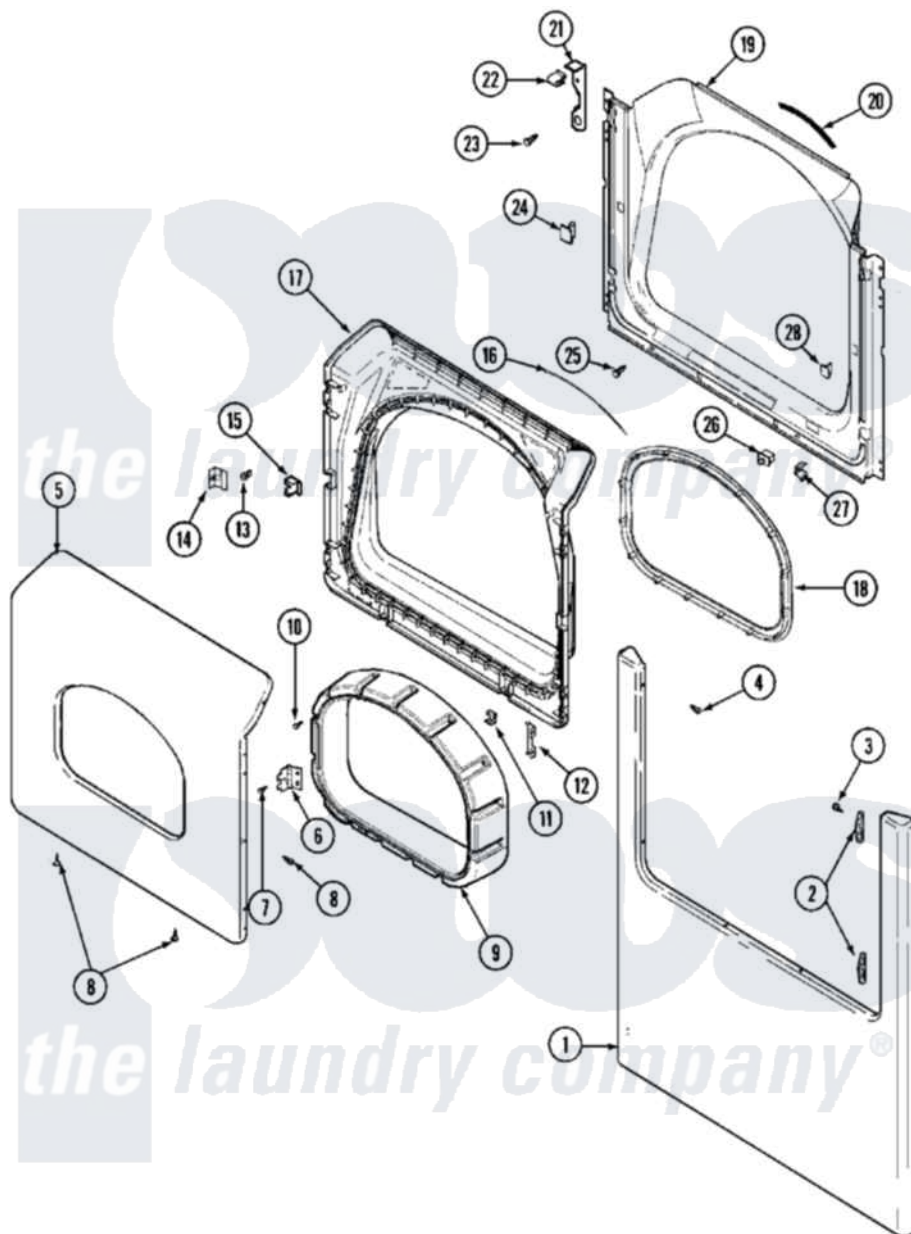

Maytag MLG15PDCXQ 06 - DOOR (LOWER)

Maytag Commercial Maytag MLG15PDCXQ Dryer Parts Parts Diagram 06 - DOOR (LOWER)
 Click on the part number to view part

Item	Original Part Number	Replaced By	Status	Part Description
001	22002241	22002836		Panel, Front
"	22002242		Not Available	PANEL, FRONT (ALM)
"	22002663		Not Available	PANEL, FRONT (BISQ)
002	33001764			Cover, Hinge Hole
"	33001765			Cover, Hinge Hole
"	33002349			Cover, Hinge Hole
003	33001846			Screw, Hinge Hole Cover
004	22002243			Screw, Front Panel And Hinge
005	33002028			Door, Outer
"	NLA		Not Available	(ALM)
006	33001759			Hinge, Door
007	22002062	98006631		Screw
008	22002063			Screw No.8-18AB Wafer Head
"	22002064	489355		Screw, 8 X 1/2
"	33002351			Screw
009	33002018	33002780		Door Tunnel W` Handle

"	33002019	33002781	Door Tunne
010	22002300	9740848	Screw, Mixing Valve Mounting
011	22002039		Clip, Door
012	22002038		Clip, Door
013	33001761		Strike, Door
014	33001793		Bracket, Strike
015	33001763		Plug, Inner Door
016	33002094		Seal, Door
017	33002030		Door, Inner
"	33002031		(LWR-ALM)
018	33002022	33002607	Lens, Door
019	33002033		Shroud
"	NLA	Not Available	(ALM)
020	33001767		Seal, Shroud
021	22002991		Kit, Access Cover Hook
022	33002037		Fastener, Access Cover Hook
023	22001995		Screw Note: Screw, Tumbler Front And Shroud
024	33001791	306436	Door Latch Kit--W
025	33001768		Screw, Shroud Note: Screw, Shroud And Outlet Duct
026	33002038		Switch, Door
027	33001760		Bracket, Hinge
028	Y304578	LA-1003	Door Catch Kit