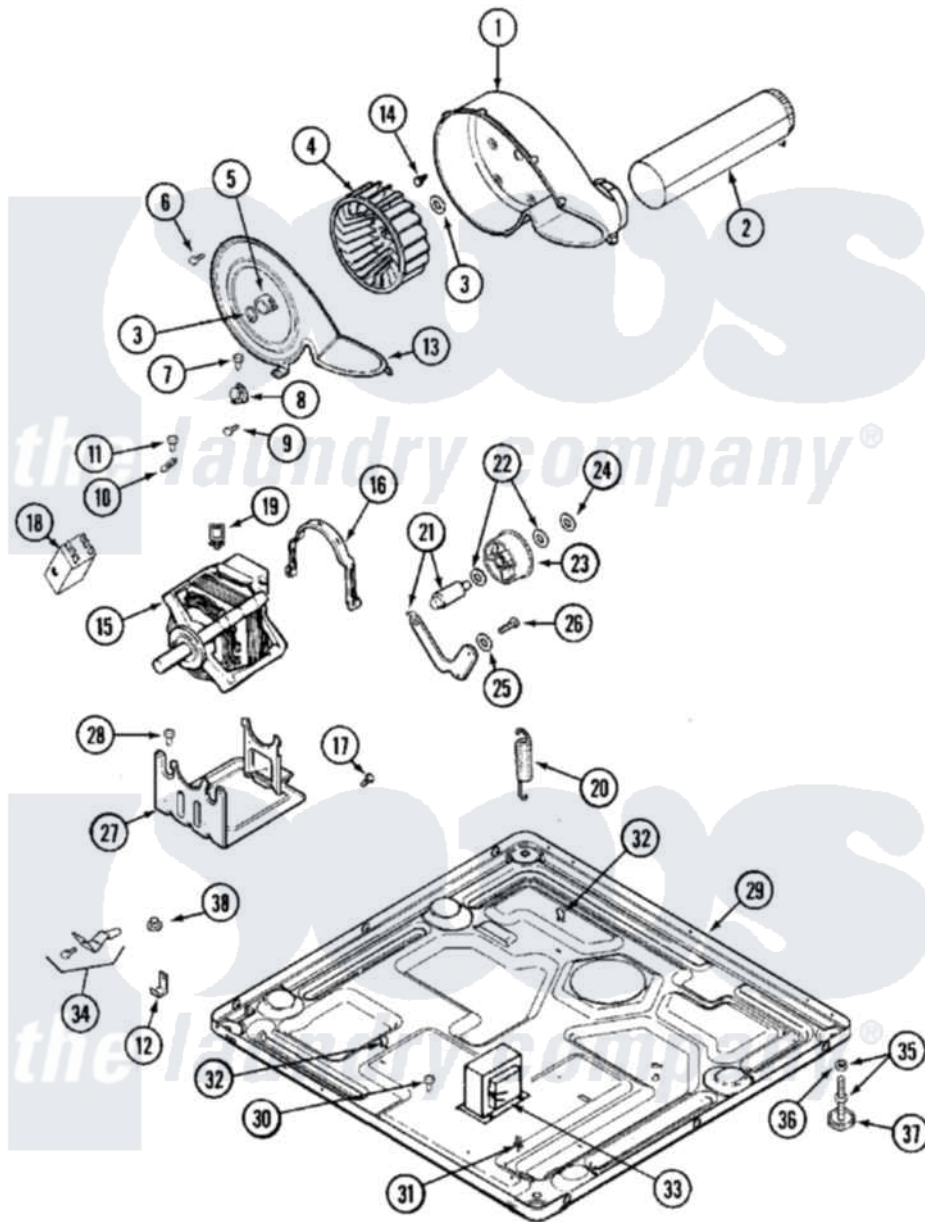

# Maytag MLG15PDCXQ 08 - MOTOR DRIVE

Maytag [Commercial Maytag MLG15PDCXQ Dryer Parts](#) Parts Diagram 08 - MOTOR DRIVE  
 Click on the part number to view part

Item	Original Part Number	Replaced By	Status	Part Description
001	<a href="#">33001789</a>			Housing, Blower
002	<a href="#">22001995</a>			Screw Note: Screw, Tumbler Front And Shroud
"	<a href="#">33001800</a>			Duct Assembly, Exhaust
003	410233	<a href="#">9703438</a>		Ring-Retrn
004	<a href="#">33001790</a>			Wheel, Blower
005	<a href="#">312967</a>			Clamp, Blower Housing
006	33001855	<a href="#">33002917</a>		Screw, No.10-16
007	<a href="#">Y313561</a>			Screw---NA
008	<a href="#">307208</a>			Thermistor, Temp. Control
"	<a href="#">33303391</a>			Thermostat, Cycling
009	22001996	<a href="#">3370225</a>		Screw
010	<a href="#">33001762</a>			Fuse, Thermal
011	NLA		Not Available	SCREW, THERMAL CUT-OFF
012	<a href="#">22002239</a>			Clip, Front Panel
"	<a href="#">33002190</a>			SCREW, C BraCe, BraCket, Cabinet