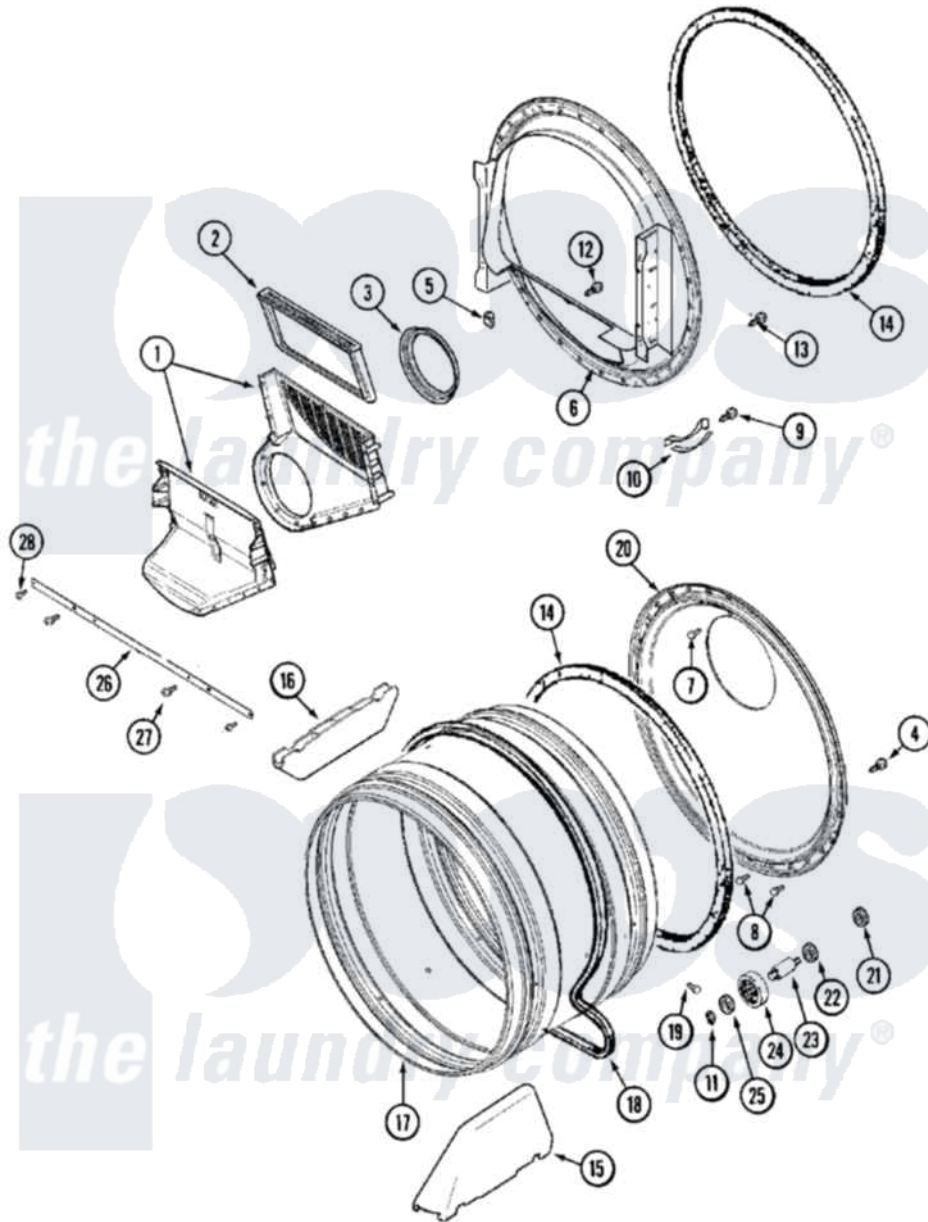

Maytag MLG15PDCXQ 09 - TUMBLER

Maytag [Commercial Maytag MLG15PDCXQ Dryer Parts](#) Parts Diagram 09 - TUMBLER
 Click on the part number to view part

Item	Original Part Number	Replaced By	Status	Part Description
001	33001799			Outlet Duct Assembly Note: Outlet Duct Assembly
002	33001808			Filter, Lint
003	33001758	33002560		Seal, Blower
004	33002190			SCrew, C BraCe, BraCket, Cabinet
005	Y310376			Clip, Door Switch Harness
006	33001802			Front, Tumbler
007	210932			Screw, No.8 X 9/16 Ctsk Note: Screw, Inlet Duct
008	22001996	3370225		Screw
009	210720			Rivet, Bearing To Tumbler Frnt
010	306508			Tumbler Bearing Kit ---W
011	410233	9703438		Ring-Retrn
012	NLA		Not Available	SCREW, OUTLET DUCT (PHILLIPS)
013	33001855	33002917		Screw, No.10-16
014	33001807			Seal, Tumbler

015	33001756	33002032	Baffle
016	33001755		Baffle
017	33001889		Tumbler
018	33001777	33002535	V-Belt
019	33001788	33002973	Screw, No.9-15 X 1.00 Hx WS
020	33001801		Back, Tumbler
021	33001443		Nut, Hex
022	Y313347	312535	Washer, Vault Mounting Brk.
023	Y312948	6-3129480	Shaft- Tumbler
024	Y303373	12001541	Drum Roller/Washer Assembly--W
025	312535		Washer, Vault Mounting Brk.
026	33002039		Brace, Tumbler Front
027	33001768		Screw, Shroud Note: Screw, Shroud And Outlet Duct
028	22001995		Screw Note: Screw, Tumbler Front And Shroud