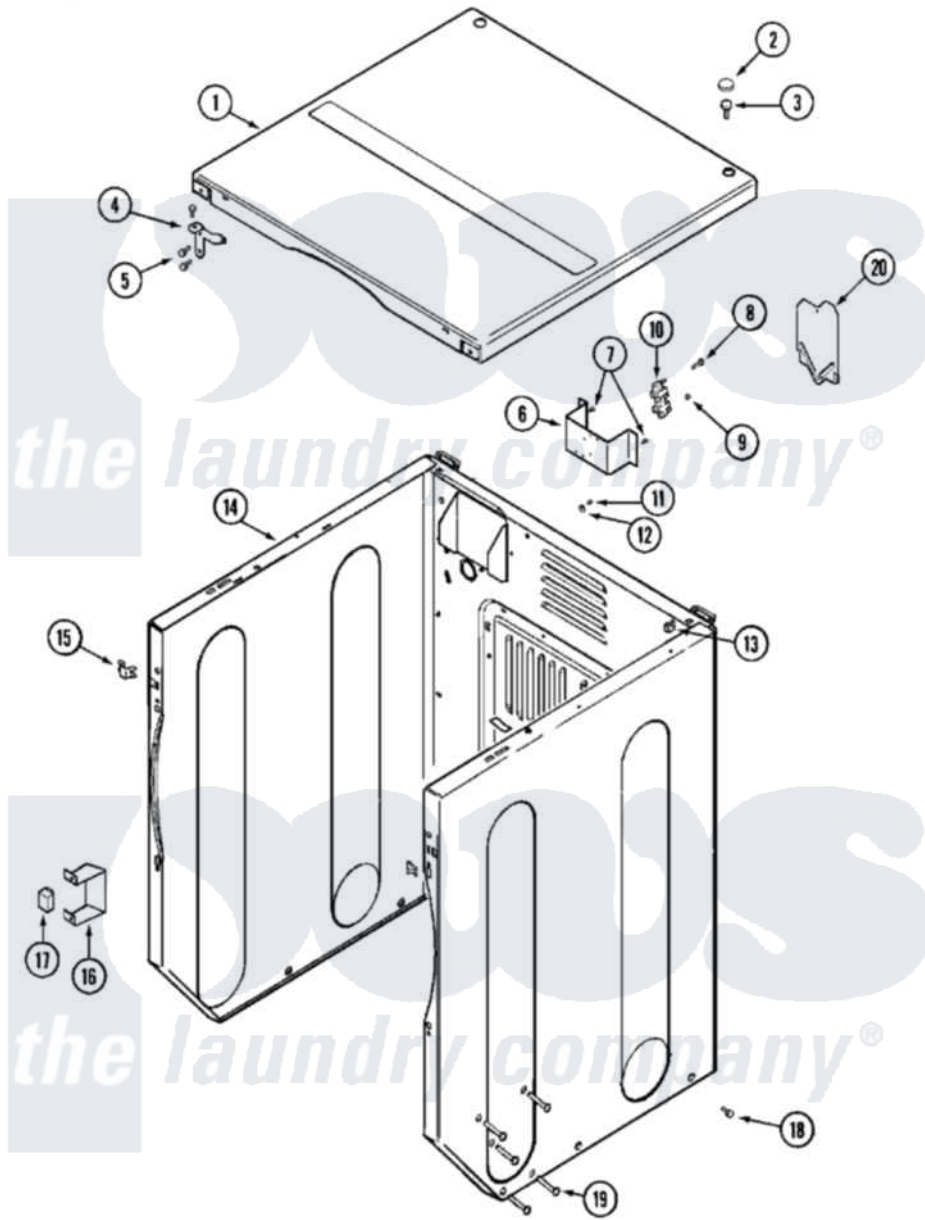

# Maytag MLG15PDCXW 03 - CABINET-FRONT (UPPER)

Maytag [Commercial Maytag MLG15PDCXW Dryer Parts](#) Parts Diagram 03 - CABINET-FRONT (UPPER)  
 Click on the part number to view part

Item	Original Part Number	Replaced By	Status	Part Description
001	<a href="#">33002124</a>			Cover, Top
"	NLA		Not Available	(ALM)
002	<a href="#">33001997</a>			Plug, Hole
003	22001883	<a href="#">214354</a>		Screw, Top Cover To Cabnt.
004	<a href="#">33001998</a>			Bracket, Top Cover
"	<a href="#">33001999</a>			Bracket, Top Cover
005	<a href="#">22001995</a>			Screw Note: Screw, Tumbler Front And Shroud
006	NLA		Not Available	BRACKET, TERMINAL BLOCK---NA
007	<a href="#">22001995</a>			Screw Note: Screw, Tumbler Front And Shroud
008	<a href="#">Y312209</a>	<a href="#">W10001200</a>		Screw
009	<a href="#">311484</a>	<a href="#">112432</a>		Nut
010	<a href="#">33001244</a>			Block, Terminal
011	NLA		Not Available	SCREW, GROUND LUG
012	310933	<a href="#">33002194</a>		Nut, Speed

013	<a href="#">22001502</a>		Fastener, U-Nut
014	<a href="#">22003646</a>		Cabinet Assembly-Upr
"	NLA	Not Available	CABINET (WHT)
015	<a href="#">33001980</a>		Fastener, Access Panel
016	<a href="#">Y313561</a>		Screw---NA
"	<a href="#">33002002</a>		Bracket, Switch
"	Y310632	<a href="#">1163839</a>	Screw
017	206824	<a href="#">W10133335</a>	Relay, Motor
"	Y251119	<a href="#">3177991</a>	Screw
018	<a href="#">213007</a>		Xfor Cabinet See Cabinet, Back
019	<a href="#">33001991</a>		Bolt, Carriage
020	<a href="#">33001795</a>		Cover, Terminal Block