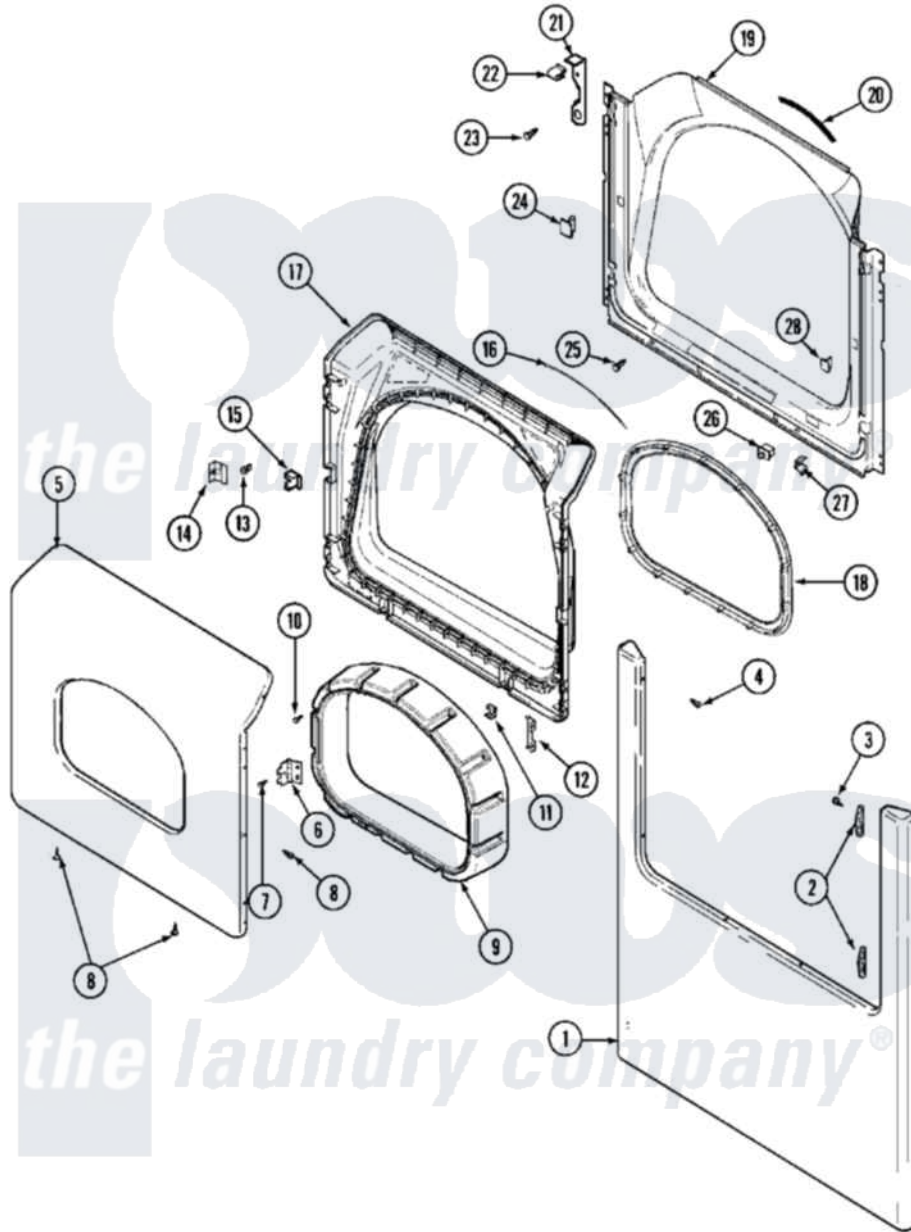

Maytag MLG15PDCXW 05 - DOOR (LOWER)

Maytag [Commercial Maytag MLG15PDCXW Dryer Parts](#) Parts Diagram 05 - DOOR (LOWER)
 Click on the part number to view part

Item	Original Part Number	Replaced By	Status	Part Description
001	22002241	22002836		Panel, Front
"	22002242		Not Available	PANEL, FRONT (ALM)
"	22002663		Not Available	PANEL, FRONT (BISQ)
002	33001764			Cover, Hinge Hole
"	33001765			Cover, Hinge Hole
"	33002349			Cover, Hinge Hole
003	33001846			Screw, Hinge Hole Cover
004	22002243			Screw, Front Panel And Hinge
005	33002028			Door, Outer
"	NLA		Not Available	(ALM)
006	33001759			Hinge, Door
007	22002062	98006631		Screw
008	22002063			Screw No.8-18AB Wafer Head
"	22002064	489355		Screw, 8 X 1/2
"	33002351			Screw
009	33002018	33002780		Door Tunnel W` Handle

"	33002019	33002781	Door Tunne
010	22002300	9740848	Screw, Mixing Valve Mounting
011	22002039		Clip, Door
012	22002038		Clip, Door
013	33001761		Strike, Door
014	33001793		Bracket, Strike
015	33001763		Plug, Inner Door
016	33002094		Seal, Door
017	33002030		Door, Inner
"	33002031		(LWR-ALM)
018	33002022	33002607	Lens, Door
019	33002033		Shroud
"	NLA	Not Available	(ALM)
020	33001767		Seal, Shroud
021	22002991		Kit, Access Cover Hook
022	33002037		Fastener, Access Cover Hook
023	22001995		Screw Note: Screw, Tumbler Front And Shroud
024	33001791	306436	Door Latch Kit--W
025	33001768		Screw, Shroud Note: Screw, Shroud And Outlet Duct
026	33002038		Switch, Door
027	33001760		Bracket, Hinge
028	Y304578	LA-1003	Door Catch Kit