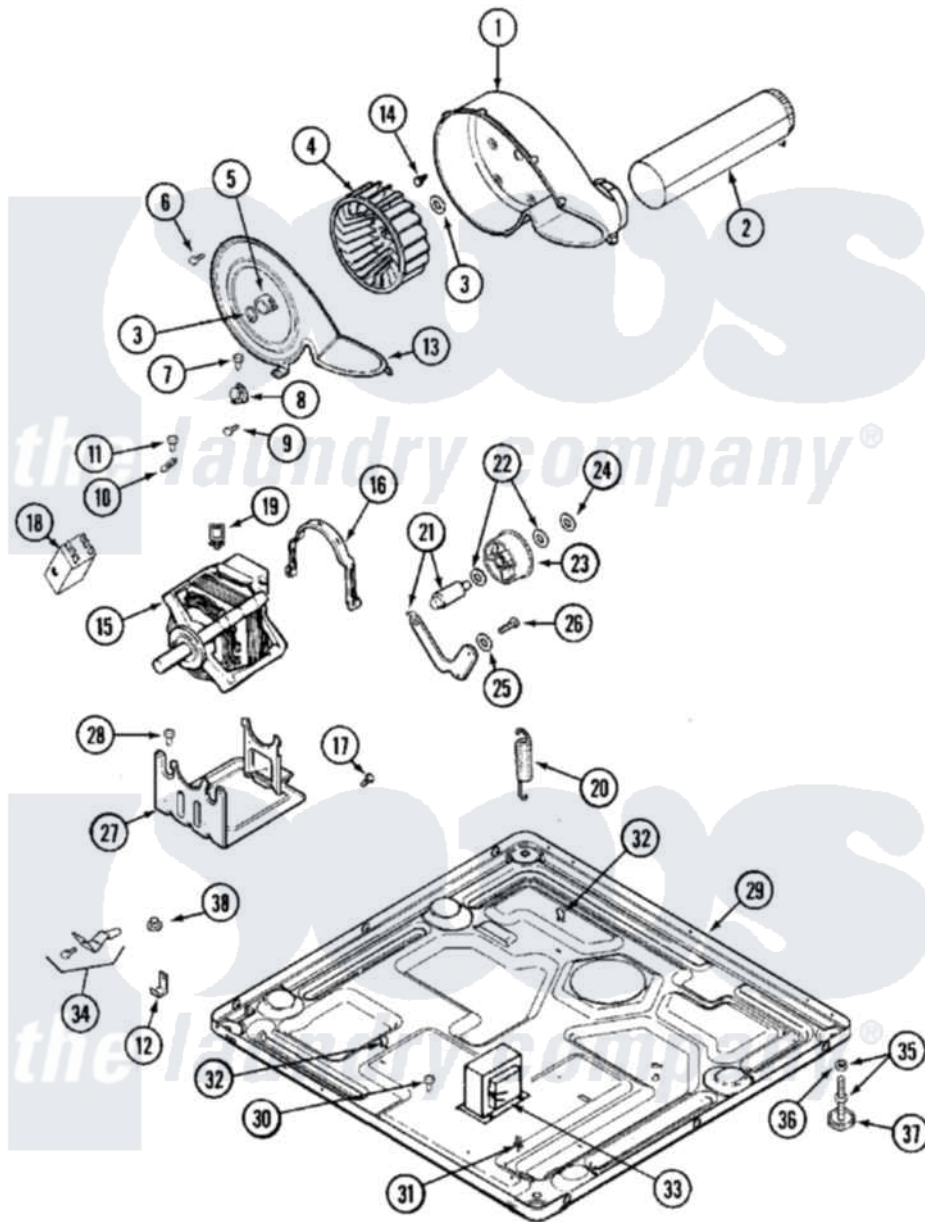

Maytag MLG15PDCXW 07 - MOTOR DRIVE

Maytag [Commercial Maytag MLG15PDCXW Dryer Parts](#) Parts Diagram 07 - MOTOR DRIVE
 Click on the part number to view part

Item	Original Part Number	Replaced By	Status	Part Description
001	33001789			Housing, Blower
002	22001995			Screw Note: Screw, Tumbler Front And Shroud
"	33001800			Duct Assembly, Exhaust
003	410233	9703438		Ring-Retrn
004	33001790			Wheel, Blower
005	312967			Clamp, Blower Housing
006	33001855	33002917		Screw, No.10-16
007	Y313561			Screw---NA
008	307208			Thermistor, Temp. Control
"	33303391			Thermostat, Cycling
009	22001996	3370225		Screw
010	33001762			Fuse, Thermal
011	NLA		Not Available	SCREW, THERMAL CUT-OFF
012	22002239			Clip, Front Panel
"	33002190			SCrew, C BraCe, BraCket, Cabinet