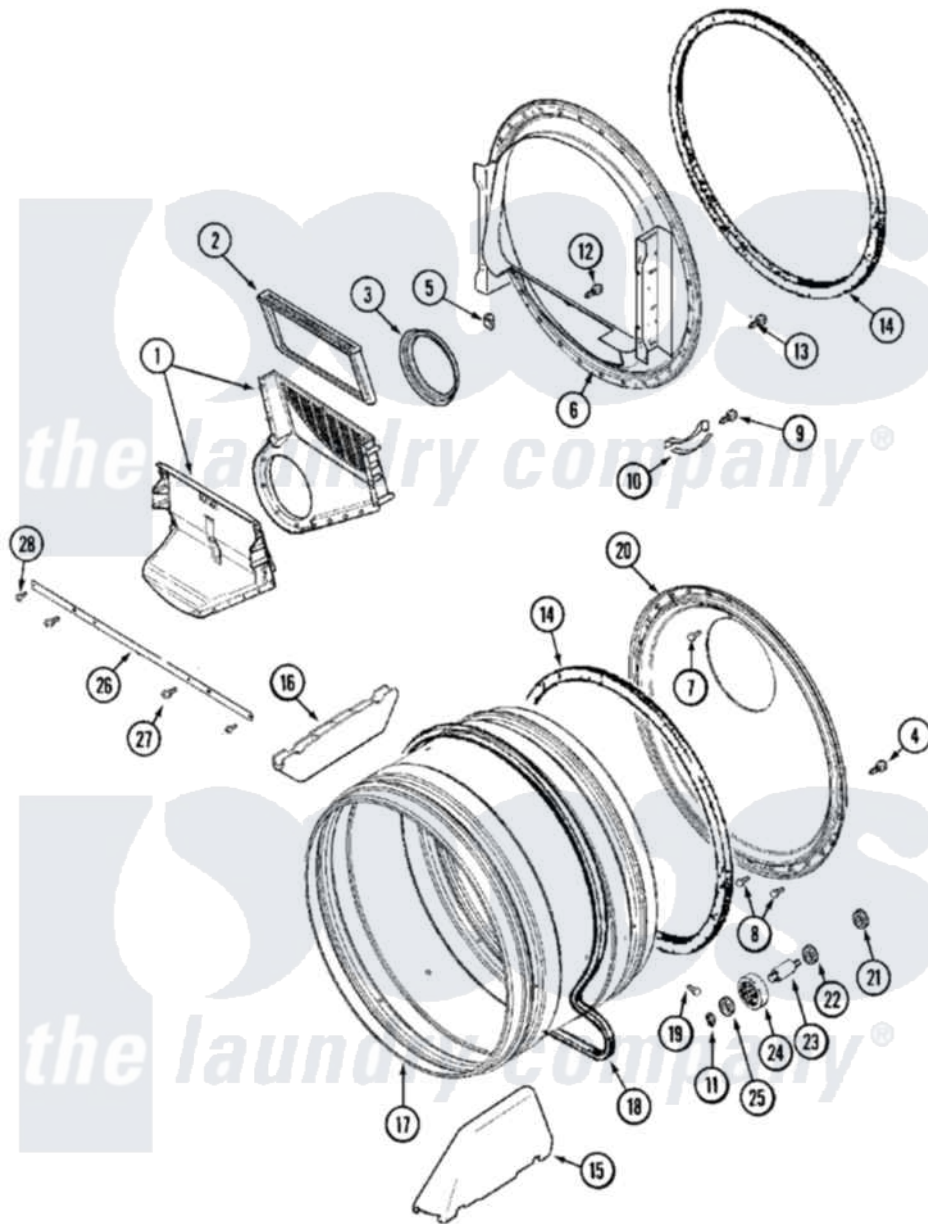

Maytag MLG15PDCXW 08 - TUMBLER

Maytag [Commercial Maytag MLG15PDCXW Dryer Parts](#) Parts Diagram 08 - TUMBLER
 Click on the part number to view part

Item	Original Part Number	Replaced By	Status	Part Description
001	33001799			Outlet Duct Assembly Note: Outlet Duct Assembly
002	33001808			Filter, Lint
003	33001758	33002560		Seal, Blower
004	33002190			SCrew, C BraCe, BraCket, Cabinet
005	Y310376			Clip, Door Switch Harness
006	33001802			Front, Tumbler
007	210932			Screw, No.8 X 9/16 Ctsk Note: Screw, Inlet Duct
008	22001996	3370225		Screw
009	210720			Rivet, Bearing To Tumbler Frnt
010	306508			Tumbler Bearing Kit ---W
011	410233	9703438		Ring-Retrn
012	NLA		Not Available	SCREW, OUTLET DUCT (PHILLIPS)
013	33001855	33002917		Screw, No.10-16
014	33001807			Seal, Tumbler

015	33001756	33002032	Baffle
016	33001755		Baffle
017	33001889		Tumbler
018	33001777	33002535	V-Belt
019	33001788	33002973	Screw, No.9-15 X 1.00 Hx WS
020	33001801		Back, Tumbler
021	33001443		Nut, Hex
022	Y313347	312535	Washer, Vault Mounting Brk.
023	Y312948	6-3129480	Shaft- Tumbler
024	Y303373	12001541	Drum Roller/Washer Assembly--W
025	312535		Washer, Vault Mounting Brk.
026	33002039		Brace, Tumbler Front
027	33001768		Screw, Shroud Note: Screw, Shroud And Outlet Duct
028	22001995		Screw Note: Screw, Tumbler Front And Shroud