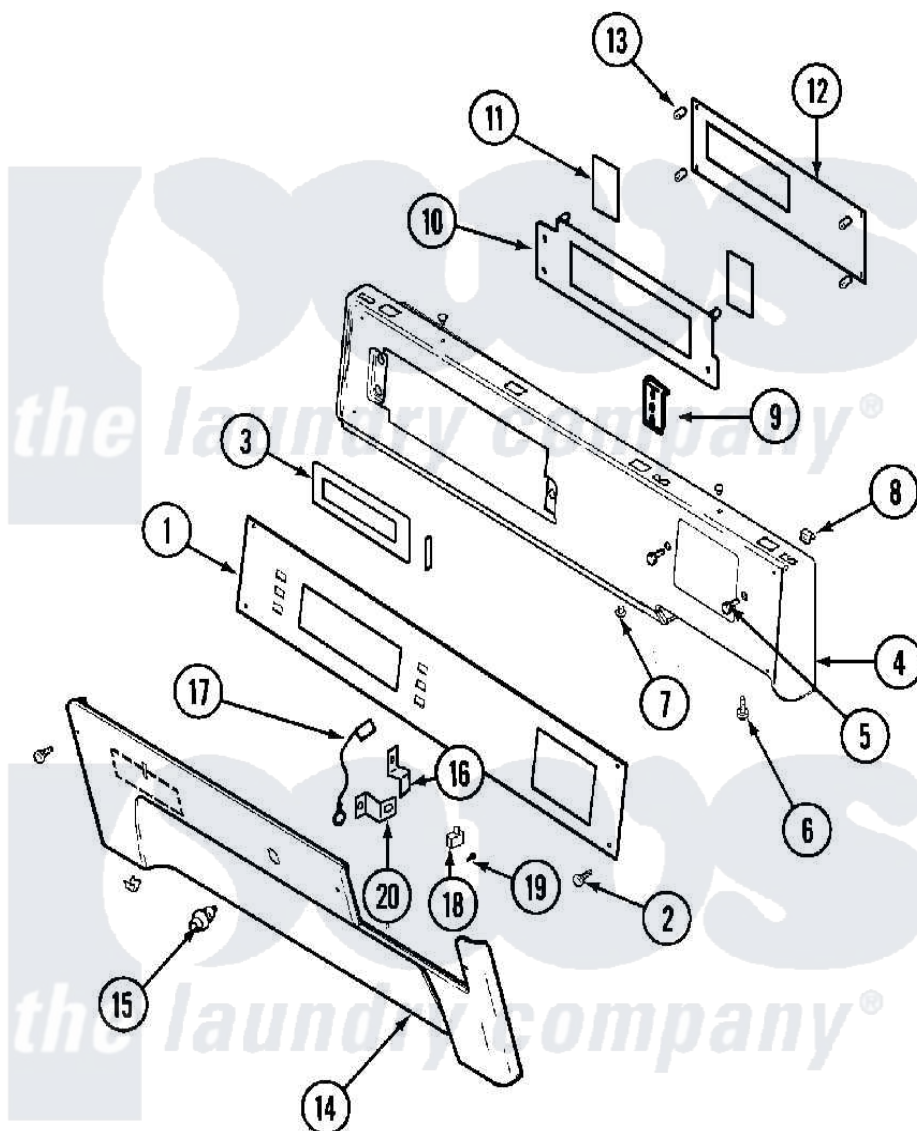

Maytag MLG15PRAWW 01 - CONTROL PANEL (UPPER)

Maytag Commercial Maytag MLG15PRAWW Dryer Parts Parts Diagram 01 - CONTROL PANEL (UPPER)
 Click on the part number to view part

Item	Original Part Number	Replaced By	Status	Part Description
001	22001976			Bezel
"	22002354			Screw, Back Bracket
"	33002263			Overlay, Control Panel
002	215506			Screw, Control Panel Overlay
003	33002150	W10133268		Cover, Display
004	33002003			Fastener Clip, Control Panel
"	33002264			Panel, Control
005	22002062	98006631		Screw
"	910186	99002757		Screw
006	215506			Screw, Control Panel Overlay
007	33001132	33002342		Plug, Sifht Hole
008	33001977			Fastener, Control Panel
009	215517	W10131113		Push Button
010	33002155			Plate, Control Mounting
"	912077			Locknut, Reader Harness
011	33002152	W10133277		Membrane Switch Assembly

012	33002266	33003008	Control Board
013	33001204		Stand-Off, Ccontrol Board
"	912077		Locknut, Reader Harness
014	215506		Screw, Control Panel Overlay
"	33001980		Fastener, Access Panel
"	33002004		Clip, Fastener
"	33002262		Panel, Access
015	Y206081	W10116737	Lock
016	213750	W10133266	Cam-Lock
017	33001981		Wire, Ground
018	33002117	208042	Switch, Sensor
019	912012	3400409	Screw
020	33001982		Bracket, Switch Mounting
021	33002265		Wire Harness, Main Upper
"	33002269		Wire Harness, Main
"	33002271		Wire Harness, Main
"	33002273		Wireharness, Main
022	33002060		Bracket, Security
023	22001995		Screw Note: Screw, Tumbler Front And Shroud
100	33002267		Reader Harness Kit
101	912077		Locknut, Reader Harness