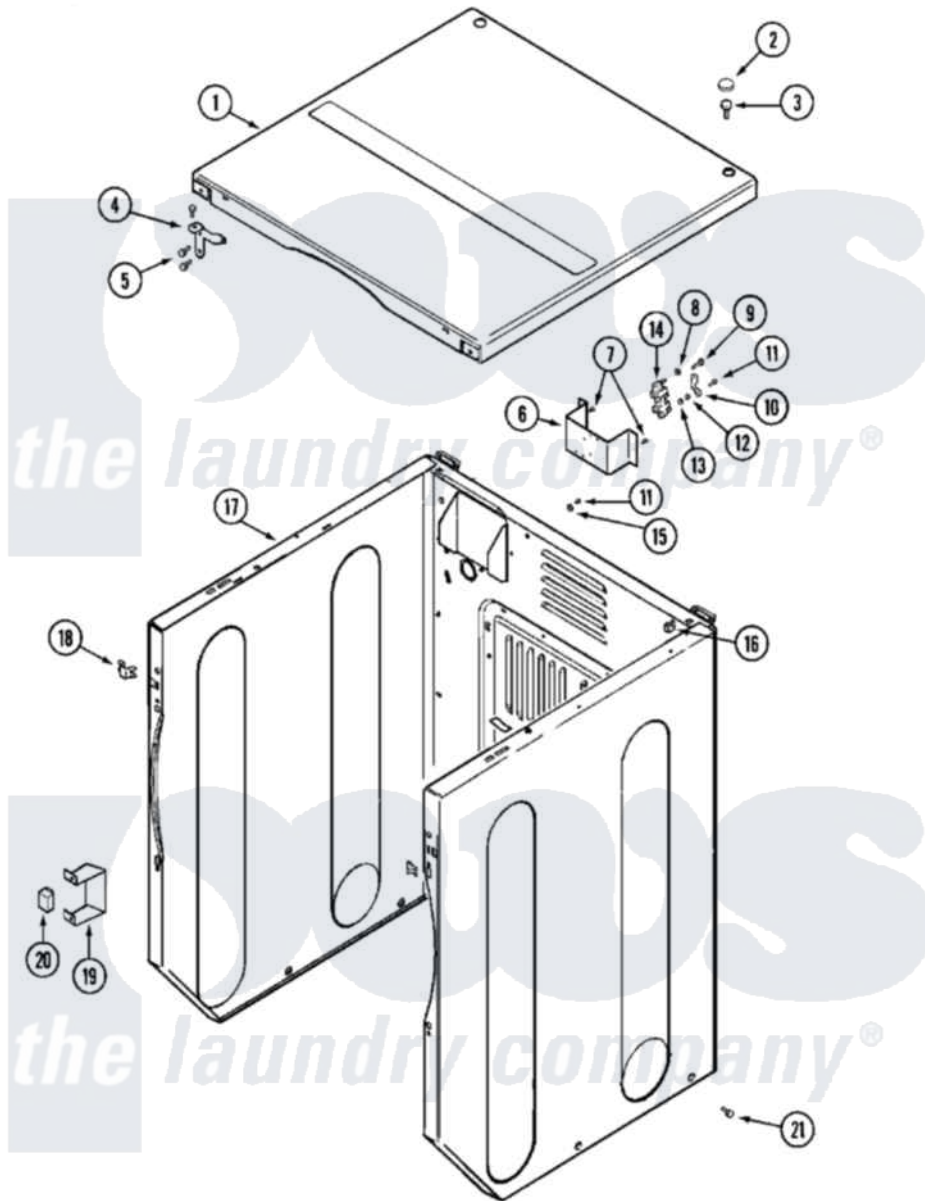

Maytag MLG15PRAWW 02 - CABINET-FRONT (UPPER)

Maytag Commercial Maytag MLG15PRAWW Dryer Parts Parts Diagram 02 - CABINET-FRONT (UPPER)
 Click on the part number to view part

Item	Original Part Number	Replaced By	Status	Part Description
001	22001995			Screw Note: Screw, Tumbler Front And Shroud
"	22001996	3370225		Screw
"	33001995	33002124		Cover, Top
"	33002058		Not Available	COVER, TOP (WHT)
"	33002062		Not Available	BACKUP, STRAIN RELIEF
"	Y314174			Terminal Cover - Canada
002	33001997			Plug, Hole
003	22001883	214354		Screw, Top Cover To Cabnt.
004	33001998			Bracket, Top Cover
"	33001999			Bracket, Top Cover
005	22001995			Screw Note: Screw, Tumbler Front And Shroud
006	33002059			Bracket, Terminal Block
"	NLA		Not Available	BRACKET, TERMINAL BLOCK---NA
007	22001995			Screw Note: Screw, Tumbler Front And Shroud

008	Y311270		Washer, Terminal Block
009	Y312209	W10001200	Screw
010	Y312184		Strap, Grounding
011	NLA	Not Available	SCREW, GROUND LUG
012	311484	112432	Nut
013	311093		Washer, Terminal Connection
014	33001244		Block, Terminal
015	NLA	Not Available	WASHER, GROUND LUG
016	22001502		Fastener, U-NUt
017	NLA	Not Available	CABINET (WHT)
018	33001980		Fastener, Access Panel
019	33002002		Bracket, Switch
"	Y251119	3177991	Screw
020	306398		Relay, Heater
021	213007		Xfor Cabinet See Cabinet, Back
022	33002265		Wire Harness, Main Upper