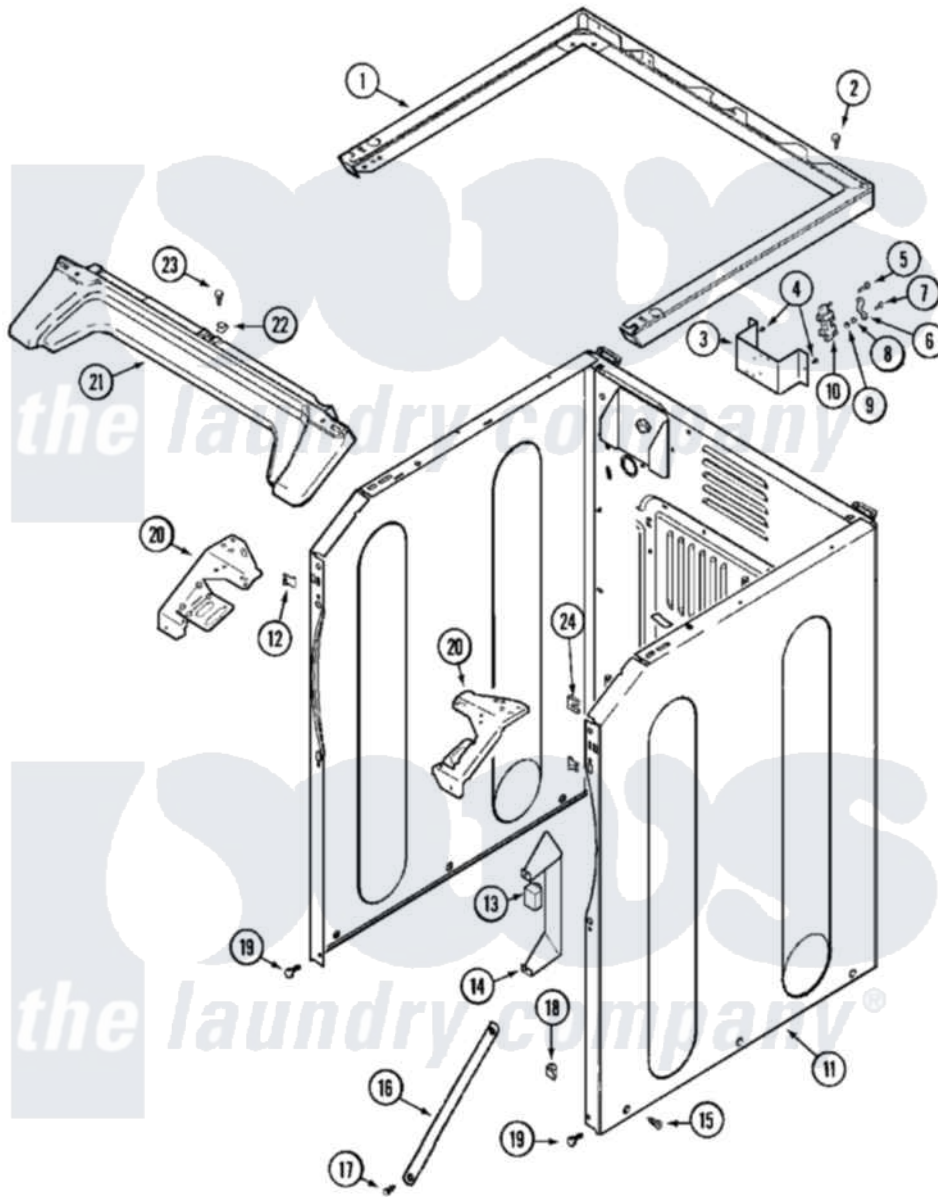

Maytag MLG15PRAWW 03 - CABINET-FRONT (LOWER)

Maytag [Commercial Maytag MLG15PRAWW Dryer Parts](#) Parts Diagram 03 - CABINET-FRONT (LOWER)
 Click on the part number to view part

Item	Original Part Number	Replaced By	Status	Part Description
001	33002005	33002963		Support, Weld Assembly
002	22001883	214354		Screw, Top Cover To Cabnt.
003	315471	22003298		Retainer, Wire
"	NLA		Not Available	BRACKET, TERMINAL BLOCK---NA
004	22001995			Screw Note: Screw, Tumbler Front And Shroud
005	Y312209	W10001200		Screw
006	Y312184			Strap, Grounding
007	NLA		Not Available	SCREW, GROUND STRAP
008	311484	112432		Nut
009	311093			Washer, Terminal Connection
010	33001244			Block, Terminal
011	22001995			Screw Note: Screw, Tumbler Front And Shroud
"	22002381			V-Bracket
"	22002382			Fastener, V-Bracket

"	22003639		Cabinet Assembly
"	33002626		Cabinet, Assembly
"	NLA	Not Available	CABINET (WHT)
012	22002049		Clip Note: Clip, Front Panel
013	22001078	3177991	Screw
"	306199		Relay, Heater
"	306398		Relay, Heater
014	314627		Bracket, Relays
015	213007		Xfor Cabinet See Cabinet, Back
"	22003409	213007	Xfor Cabinet See Cabinet, Back
016	22002259	22002767	Brace, Cross
017	22001995		Screw Note: Screw, Tumbler Front And Shroud
018	Y310376		Clip, Door Switch Harness
019	22001995		Screw Note: Screw, Tumbler Front And Shroud
020	33002009		Bracket, Corner
"	33002010	33002473	Bracket, Corner
"	33002095	33002474	Bracket, Corner
"	33002096		Bracket, Corner
021	33002011		Cover, Access
022	33002013		Fastener Clip, Access Cover
023	22001995		Screw Note: Screw, Tumbler Front And Shroud
024	213280	204439	Screw And Fstner Assembly
025	33002268		Wire Harness, Main
"	33002274		Wire Harness, Main
"	NLA	Not Available	WIRE HARNESS, MAIN (LWR)---NA
026	33001989		Retainer, Vault Switch