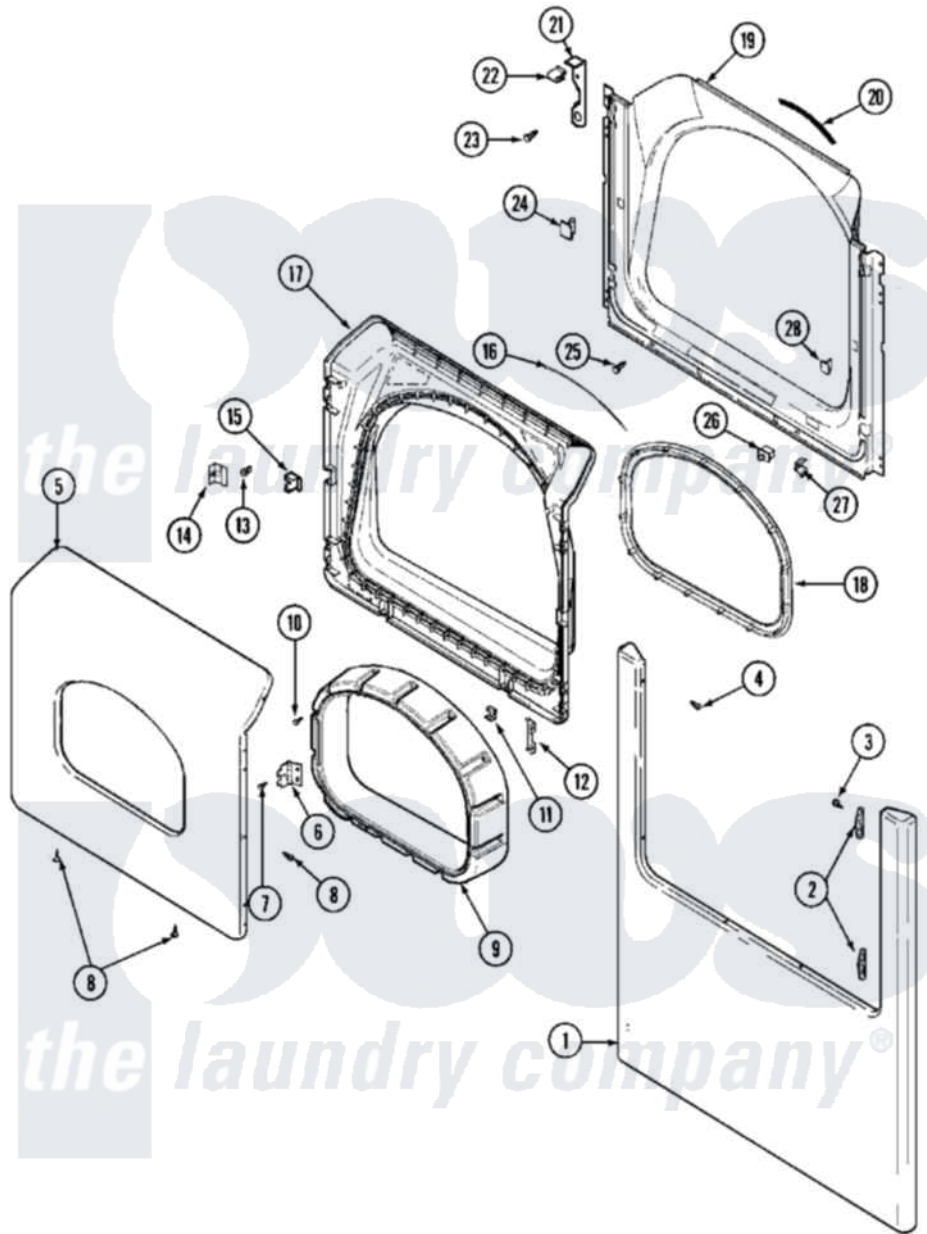

Maytag MLG15PRAWW 05 - DOOR (LOWER)

Maytag [Commercial Maytag MLG15PRAWW Dryer Parts](#) Parts Diagram 05 - DOOR (LOWER)
 Click on the part number to view part

Item	Original Part Number	Replaced By	Status	Part Description
001	22002087		Not Available	PANEL, FRONT (WHT)
"	22002241	22002836		Panel, Front
002	33001764			Cover, Hinge Hole
003	33001846			Screw, Hinge Hole Cover
004	22002243			Screw, Front Panel And Hinge
005	33002028			Door, Outer
006	33001759			Hinge, Door
007	22002062	98006631		Screw
008	22002063			Screw No.8-18AB Wafer Head
009	33002018	33002780		Door Tunnel W` Handle
010	22002300	9740848		Screw, Mixing Valve Mounting
011	22002039			Clip, Door
012	22002038			Clip, Door
013	33001761			Strike, Door
014	33001793			Bracket, Strike
015	33001763			Plug, Inner Door

016	33002094		Seal, Door
017	33002030		Door, Inner
018	33002022	33002607	Lens, Door
019	33001778		Shroud
020	33001767		Seal, Shroud
021	22002991		Kit, Access Cover Hook
022	33002037		Fastener, Access Cover Hook
023	22001995		Screw Note: Screw, Tumbler Front And Shroud
024	33001791	306436	Door Latch Kit--W
025	33001768		Screw, Shroud Note: Screw, Shroud And Outlet Duct
026	33001509	W10169313	Switch-Dor
027	33001760		Bracket, Hinge
028	Y304578	LA-1003	Door Catch Kit