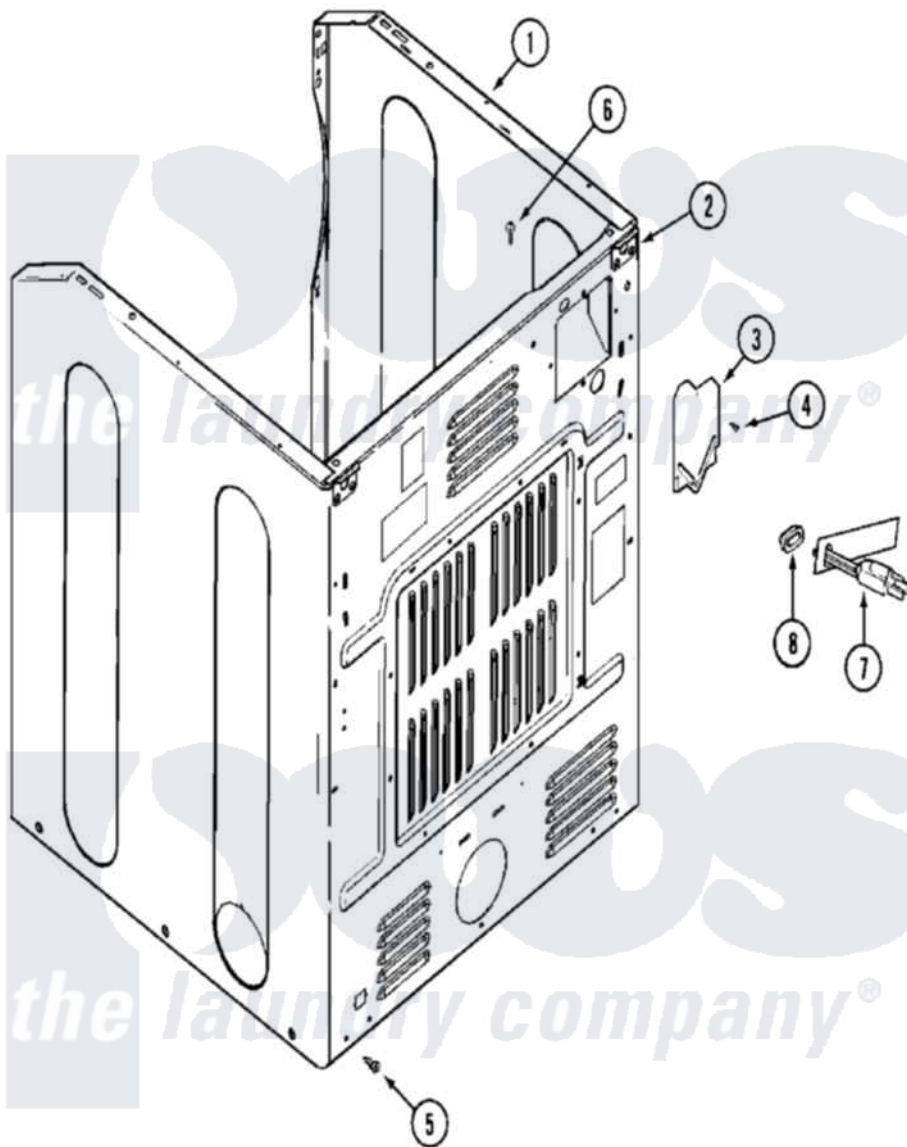

# Maytag MLG15PRAWW 06 - CABINET-REAR

Maytag [Commercial Maytag MLG15PRAWW Dryer Parts](#) Parts Diagram 06 - CABINET-REAR  
 Click on the part number to view part

Item	Original Part Number	Replaced By	Status	Part Description
001	<a href="#">215950</a>			(UPPER CABINET)
"	<a href="#">22001995</a>			Screw Note: Screw, Tumbler Front And Shroud
"	<a href="#">22002381</a>			V-Bracket
"	<a href="#">22002382</a>			Fastener, V-Bracket
"	<a href="#">33002626</a>			Cabinet, Assembly
"	NLA		Not Available	CABINET (WHT-LWR)
"	NLA		Not Available	PLUG, HOLE
"	<a href="#">Y310376</a>			Clip, Door Switch Harness
002	<a href="#">22001995</a>			Screw Note: Screw, Tumbler Front And Shroud
"	22003367	<a href="#">22004095</a>		Hinge, Plastic
"	NLA		Not Available	BRACKET, CABINET HINGE (LWR)
003	<a href="#">33001795</a>			Cover, Terminal Block
004	<a href="#">22001995</a>			Screw Note: Screw, Tumbler Front And Shroud
005	<a href="#">22001995</a>			Screw Note: Screw, Tumbler

003

[22001993](#)

Front And Shroud

006

210186

[3370225](#)

Screw

007

208784

[22003062](#)

Cord, Power

008

[211881](#)

Grommet, Cord Part Not Used-  
Gas Models Only