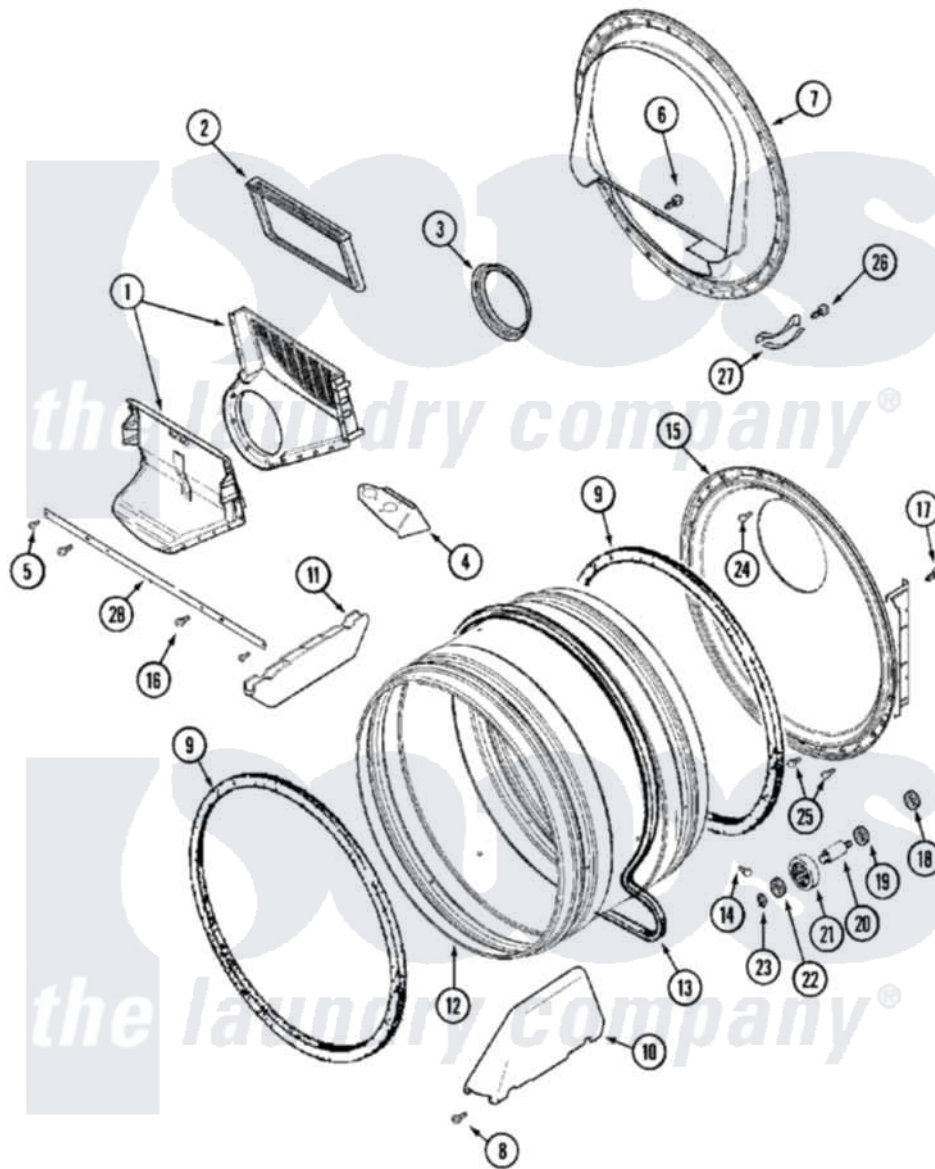

Maytag MLG15PRAWW 07 - TUMBLER

Maytag [Commercial Maytag MLG15PRAWW Dryer Parts](#) Parts Diagram 07 - TUMBLER
 Click on the part number to view part

Item	Original Part Number	Replaced By	Status	Part Description
001	33001799			Outlet Duct Assembly Note: Outlet Duct Assembly
002	33001804	33002790		Lint Filter
003	33001758	33002560		Seal, Blower
004	33001837			Cover, Thermostat
005	22001995			Screw Note: Screw, Tumbler Front And Shroud
006	NLA		Not Available	SCREW, OUTLET DUCT
007	33001802			Front, Tumbler
008	33001855	33002917		Screw, No.10-16
009	33001807			Seal, Tumbler
010	33002032			Baffle
011	33001755			Baffle
012	33001794	33001889		Tumbler
013	33001777	33002535		V-Belt
014	33001788	33002973		Screw, No.9-15 X 1.00 Hx WS
015	33001801			Back, Tumbler

016	33001768		Screw, Shroud Note: Screw, Shroud And Outlet Duct
017	22001995		Screw Note: Screw, Tumbler Front And Shroud
018	33001443		Nut, Hex
019	Y313347	312535	Washer, Vault Mounting Brk.
020	Y312948	6-3129480	Shaft- Tumbler
021	Y303373	12001541	Drum Roller/Washer Assembly--W
022	312535		Washer, Vault Mounting Brk.
023	410233	9703438	Ring-Retrn
024	210932		Screw, No.8 X 9/16 Ctsk Note: Screw, Inlet Duct
025	22001996	3370225	Screw
026	210720		Rivet, Bearing To Tumbler Fmt
027	306508		Tumbler Bearing Kit ---W
028	33002039		Brace, Tumbler Front