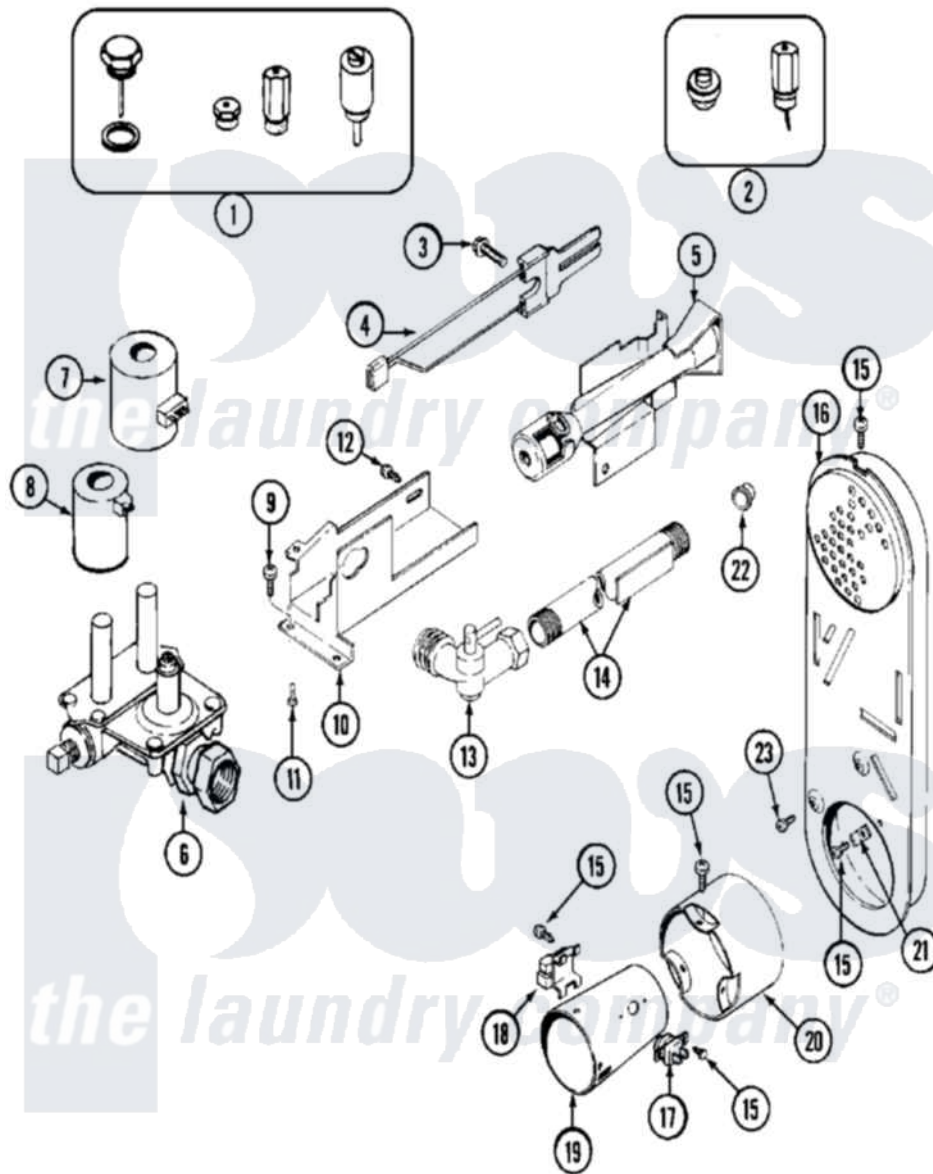

Maytag MLG15PRAWW 08 - GAS VALVE

Maytag [Commercial Maytag MLG15PRAWW Dryer Parts](#) Parts Diagram 08 - GAS VALVE
 Click on the part number to view part

Item	Original Part Number	Replaced By	Status	Part Description
001	Y308378	W10402145		LP Gas Con
002	Y308377		Not Available	CONVERSION KIT (LP TO NATURAL)
003	304971			Screw Note: Screw, Igniter
004	304970	4391996		Ignitor
005	33001247	33002793		Burner Assembly
006	308345			Valve, Gas
"	33002056		Not Available	PLUG, HOLE (UPR)
007	306106			Coil, Holding And Booster--W
008	306105	694540		Coil, 60 Hz
009	Y313561			Screw---NA
010	NLA		Not Available	BRACKET, GAS VALVE (LWR)
011	314082	90767		Screw, 8A X 3/8 HeX Washer Head Tapping
"	Y310632	1163839		Screw
012	22001995			Screw Note: Screw, Tumbler Front And Shroud

013	306086		Angle Shut Off For Gas Valve
014	33001735		Pipe And Bracket Assembly Series 18 Not Needed Use Vavle
015	211294	90767	Screw, 8A X 3/8 HeX Washer Head Tapping
016	33001810	Not Available	DUCT ASSY., INLET (GAS) NOTE: INLET DUCT ASSEMBLY
017	305169		Thermostat, Hi-Limit Gas
018	Y303377	338906	Radiant, Sensor
019	33001812		Extension Cone Assembly
020	Y303841		Cone, Extension
021	Y312890		Retainer, Heater Chamber
022	33001693		Cap, Gas Pipe
023	22001996	3370225	Screw