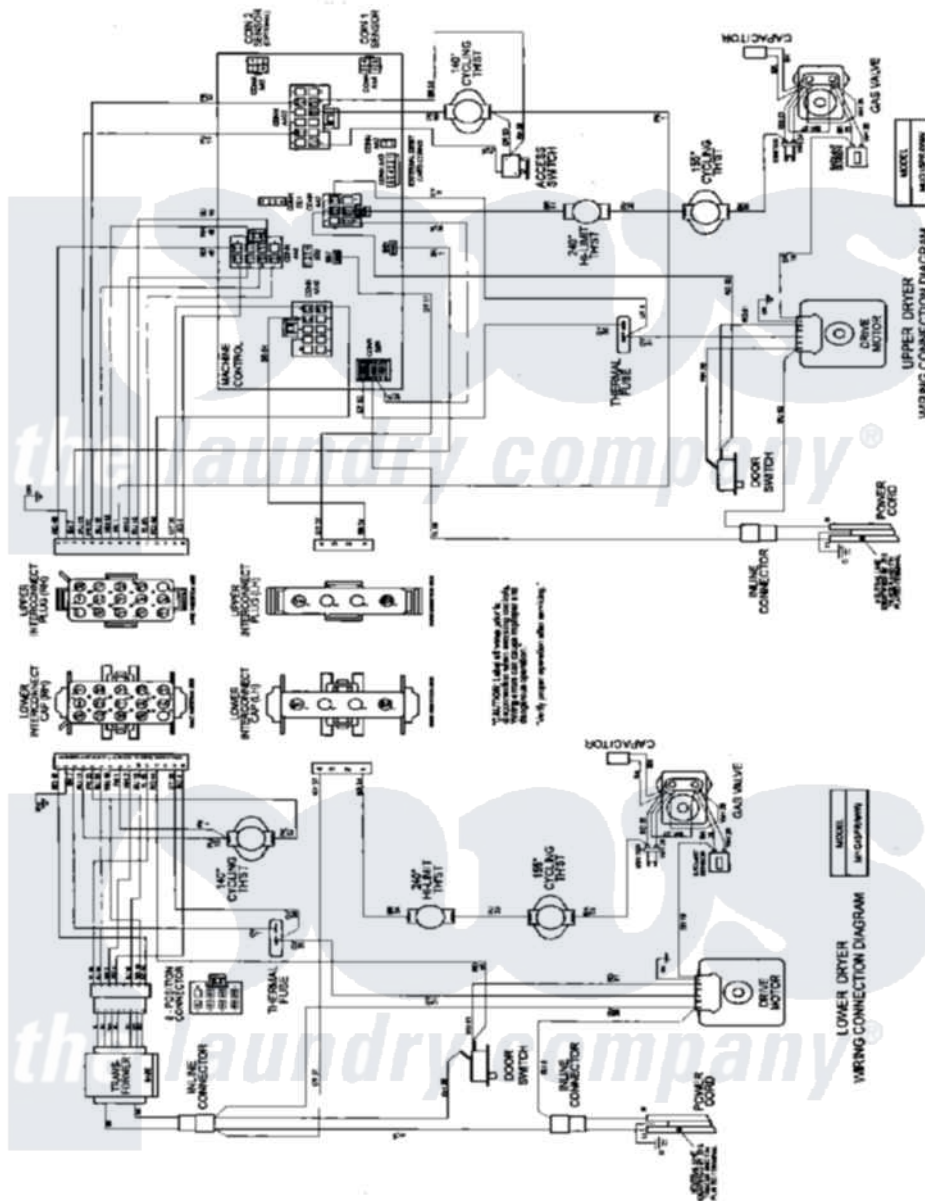

Maytag MLG15PRAWW 10 - WIRING INFORMATION (MLG15PRAW)

Maytag Commercial Maytag MLG15PRAWW Dryer Parts Parts Diagram 10 - WIRING INFORMATION (MLG15PRAW)

[Click on the part number to view part](#)

Item	Original Part Number	Replaced By	Status	Part Description
001	NLA		Not Available	WIRING INFORMATION