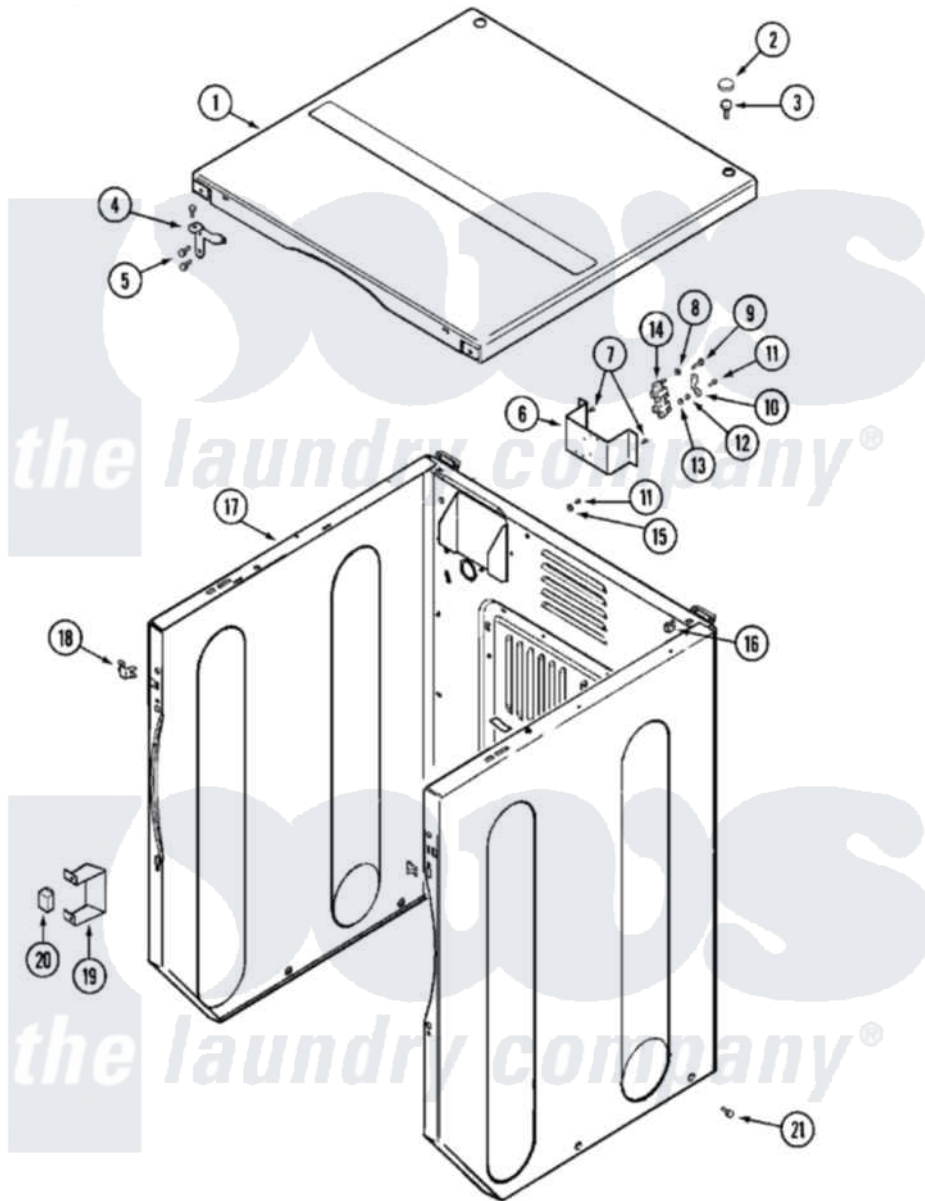

Maytag MLG15PRAXW 02 - CABINET-FRONT (UPPER)

Maytag [Commercial Maytag MLG15PRAXW Dryer Parts](#) Parts Diagram 02 - CABINET-FRONT (UPPER)
 Click on the part number to view part

Item	Original Part Number	Replaced By	Status	Part Description
001	22001995			Screw Note: Screw, Tumbler Front And Shroud
"	22001996	3370225		Screw
"	33001995	33002124		Cover, Top
"	33002058		Not Available	COVER, TOP (WHT)
"	33002062		Not Available	BACKUP, STRAIN RELIEF
"	Y314174			Terminal Cover - Canada
002	33001997			Plug, Hole
003	22001883	214354		Screw, Top Cover To Cabnt.
004	33001998			Bracket, Top Cover
"	33001999			Bracket, Top Cover
005	22001995			Screw Note: Screw, Tumbler Front And Shroud
006	33002059			Bracket, Terminal Block
"	NLA		Not Available	BRACKET, TERMINAL BLOCK---NA
007	22001995			Screw Note: Screw, Tumbler Front And Shroud

008	Y311270		Washer, Terminal Block
009	Y312209	W10001200	Screw
010	Y312184		Strap, Grounding
011	NLA	Not Available	SCREW, GROUND LUG
012	311484	112432	Nut
013	311093		Washer, Terminal Connection
014	33001244		Block, Terminal
015	NLA	Not Available	WASHER, GROUND LUG
016	22001502		Fastener, U-NUt
017	NLA	Not Available	CABINET (WHT)
018	33001980		Fastener, Access Panel
019	33002002		Bracket, Switch
"	Y251119	3177991	Screw
020	306398		Relay, Heater
021	213007		Xfor Cabinet See Cabinet, Back
022	33002265		Wire Harness, Main Upper