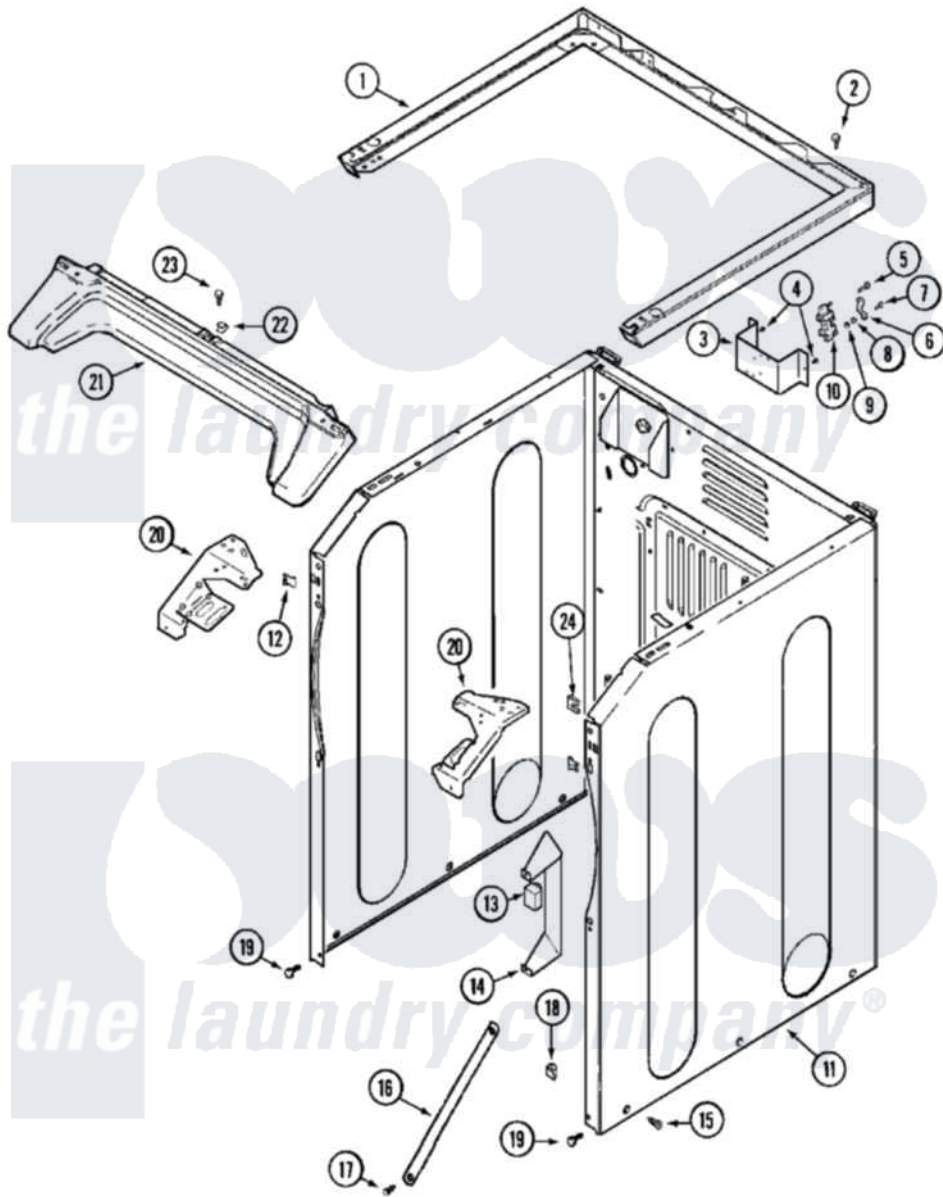

Maytag MLG15PRAXW 03 - CABINET-FRONT (LOWER)

Maytag Commercial Maytag MLG15PRAXW Dryer Parts Parts Diagram 03 - CABINET-FRONT (LOWER)
 Click on the part number to view part

Item	Original Part Number	Replaced By	Status	Part Description
001	33002005	33002963		Support, Weld Assembly
002	22001883	214354		Screw, Top Cover To Cabnt.
003	315471	22003298		Retainer, Wire
"	NLA		Not Available	BRACKET, TERMINAL BLOCK---NA
004	22001995			Screw Note: Screw, Tumbler Front And Shroud
005	Y312209	W10001200		Screw
006	Y312184			Strap, Grounding
007	NLA		Not Available	SCREW, GROUND STRAP
008	311484	112432		Nut
009	311093			Washer, Terminal Connection
010	33001244			Block, Terminal
011	22001995			Screw Note: Screw, Tumbler Front And Shroud
"	22002381			V-Bracket
"	22002382			Fastener, V-Bracket

"	22003639		Cabinet Assembly
"	33002626		Cabinet, Assembly
"	NLA	Not Available	CABINET (WHT)
012	22002049		Clip Note: Clip, Front Panel
013	22001078	3177991	Screw
"	306199		Relay, Heater
"	306398		Relay, Heater
014	314627		Bracket, Relays
015	213007		Xfor Cabinet See Cabinet, Back
"	22003409	213007	Xfor Cabinet See Cabinet, Back
016	22002259	22002767	Brace, Cross
017	22001995		Screw Note: Screw, Tumbler Front And Shroud
018	Y310376		Clip, Door Switch Harness
019	22001995		Screw Note: Screw, Tumbler Front And Shroud
020	33002009		Bracket, Corner
"	33002010	33002473	Bracket, Corner
"	33002095	33002474	Bracket, Corner
"	33002096		Bracket, Corner
021	33002011		Cover, Access
022	33002013		Fastener Clip, Access Cover
023	22001995		Screw Note: Screw, Tumbler Front And Shroud
024	213280	204439	Screw And Fstner Assembly
025	33002268		Wire Harness, Main
"	33002274		Wire Harness, Main
"	NLA	Not Available	WIRE HARNESS, MAIN (LWR)---NA
026	33001989		Retainer, Vault Switch