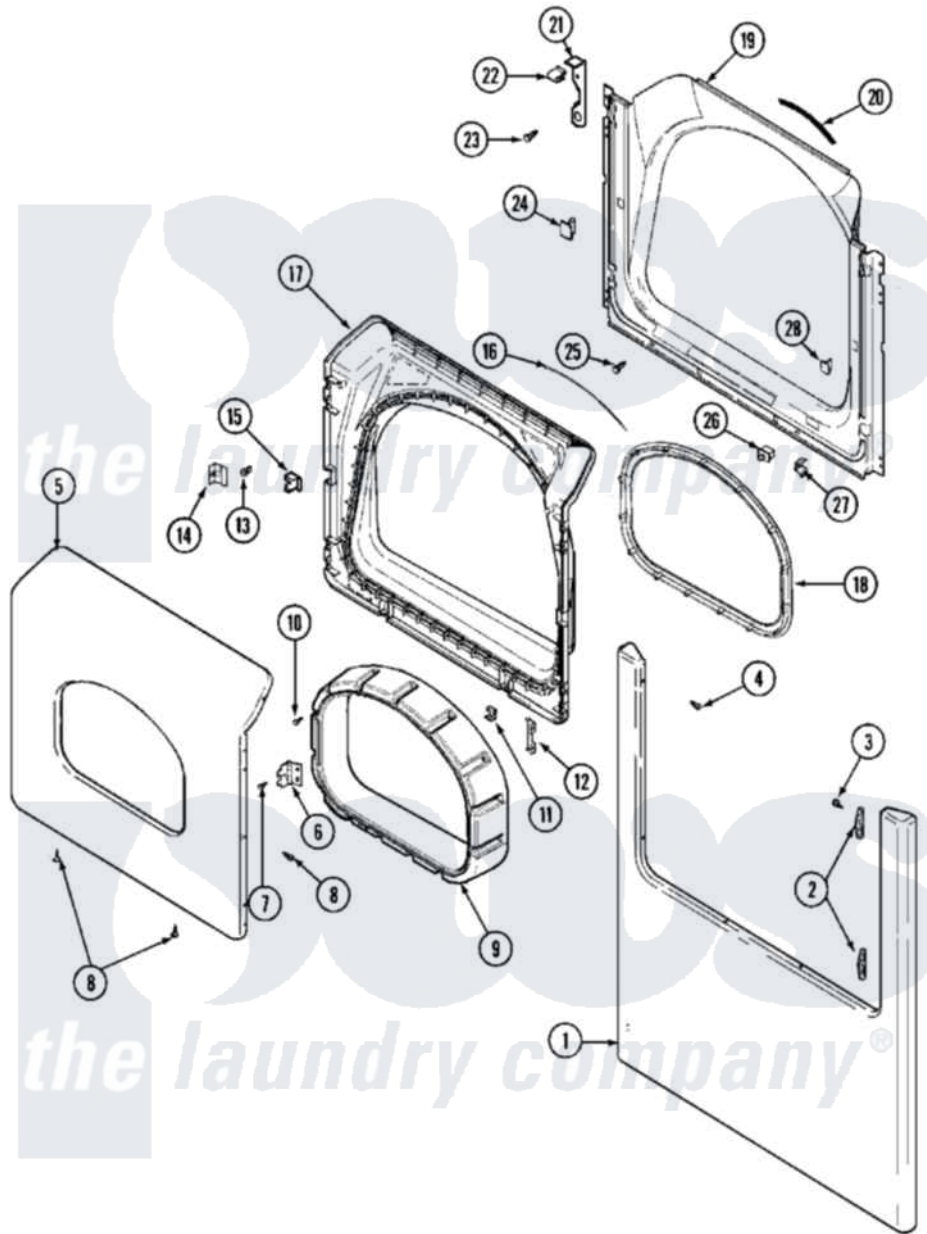

Maytag MLG15PRAXW 05 - DOOR (LOWER)

Maytag [Commercial Maytag MLG15PRAXW Dryer Parts](#) Parts Diagram 05 - DOOR (LOWER)
 Click on the part number to view part

Item	Original Part Number	Replaced By	Status	Part Description
001	22002087		Not Available	PANEL, FRONT (WHT)
"	22002241	22002836		Panel, Front
002	33001764			Cover, Hinge Hole
003	33001846			Screw, Hinge Hole Cover
004	22002243			Screw, Front Panel And Hinge
005	33002028			Door, Outer
006	33001759			Hinge, Door
007	22002062	98006631		Screw
008	22002063			Screw No.8-18AB Wafer Head
009	33002018	33002780		Door Tunnel W` Handle
010	22002300	9740848		Screw, Mixing Valve Mounting
011	22002039			Clip, Door
012	22002038			Clip, Door
013	33001761			Strike, Door
014	33001793			Bracket, Strike
015	33001763			Plug, Inner Door

016	33002094		Seal, Door
017	33002030		Door, Inner
018	33002022	33002607	Lens, Door
019	33001778		Shroud
020	33001767		Seal, Shroud
021	22002991		Kit, Access Cover Hook
022	33002037		Fastener, Access Cover Hook
023	22001995		Screw Note: Screw, Tumbler Front And Shroud
024	33001791	306436	Door Latch Kit--W
025	33001768		Screw, Shroud Note: Screw, Shroud And Outlet Duct
026	33001509	W10169313	Switch-Dor
027	33001760		Bracket, Hinge
028	Y304578	LA-1003	Door Catch Kit