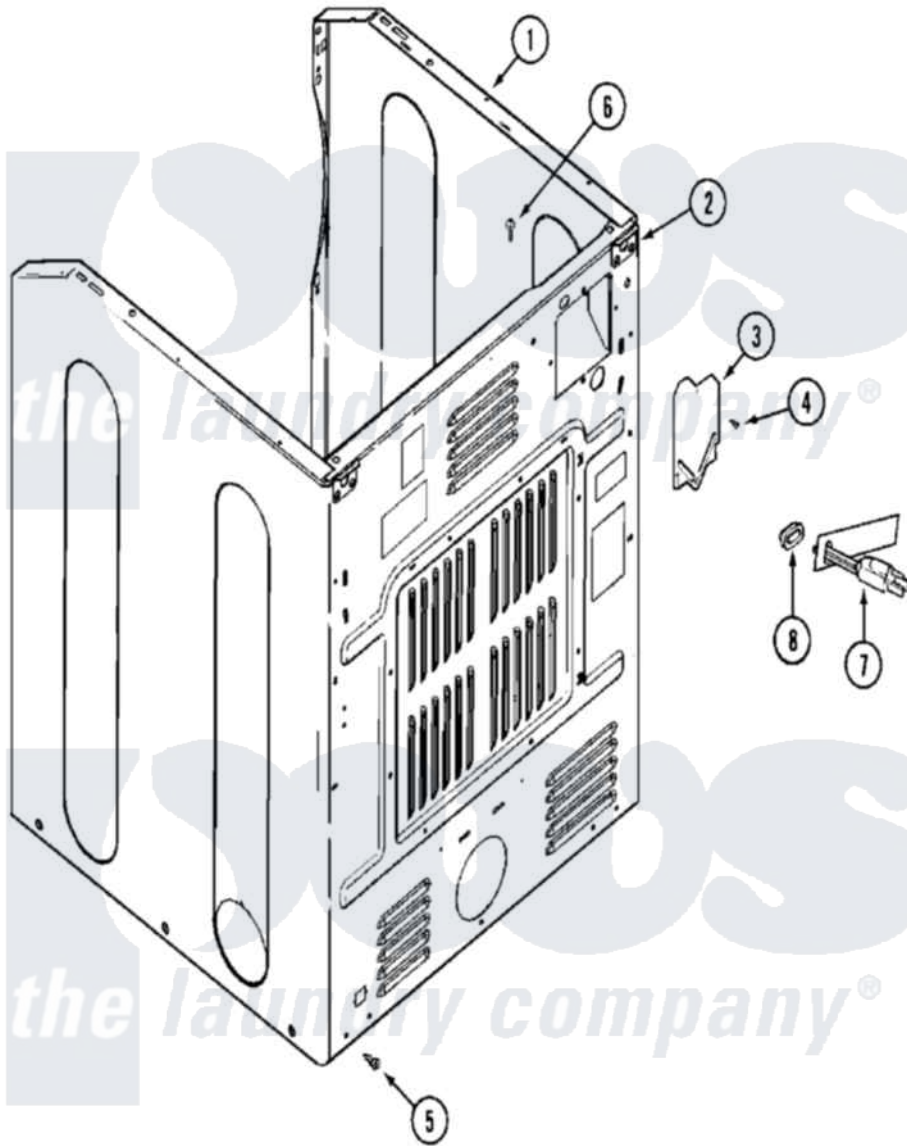

Maytag MLG15PRAXW 06 - CABINET-REAR

Maytag [Commercial Maytag MLG15PRAXW Dryer Parts](#) Parts Diagram 06 - CABINET-REAR
 Click on the part number to view part

Item	Original Part Number	Replaced By	Status	Part Description
001	215950			(UPPER CABINET)
"	22001995			Screw Note: Screw, Tumbler Front And Shroud
"	22002381			V-Bracket
"	22002382			Fastener, V-Bracket
"	33002626			Cabinet, Assembly
"	NLA		Not Available	CABINET (WHT-LWR)
"	NLA		Not Available	PLUG, HOLE
"	Y310376			Clip, Door Switch Harness
002	22001995			Screw Note: Screw, Tumbler Front And Shroud
"	22003367	22004095		Hinge, Plastic
"	NLA		Not Available	BRACKET, CABINET HINGE (LWR)
003	33001795			Cover, Terminal Block
004	22001995			Screw Note: Screw, Tumbler Front And Shroud
005	22001995			Screw Note: Screw, Tumbler

003

[22001993](#)

Front And Shroud

006

210186

[3370225](#)

Screw

007

208784

[22003062](#)

Cord, Power

008

[211881](#)

Grommet, Cord Part Not Used-
Gas Models Only