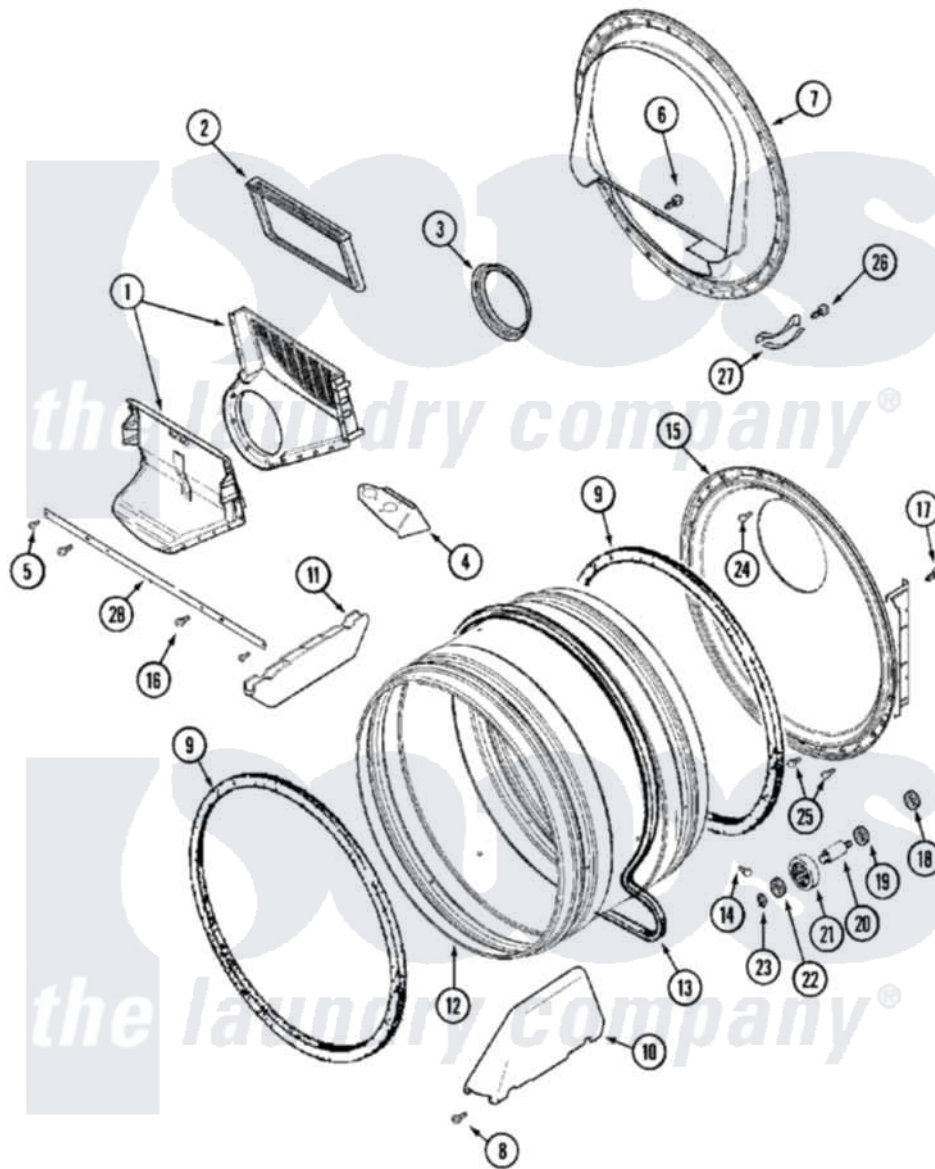

Maytag MLG15PRAXW 07 - TUMBLER

Maytag [Commercial Maytag MLG15PRAXW Dryer Parts](#) Parts Diagram 07 - TUMBLER
 Click on the part number to view part

Item	Original Part Number	Replaced By	Status	Part Description
001	33001799			Outlet Duct Assembly Note: Outlet Duct Assembly
002	33001804	33002790		Lint Filter
003	33001758	33002560		Seal, Blower
004	33001837			Cover, Thermostat
005	22001995			Screw Note: Screw, Tumbler Front And Shroud
006	NLA		Not Available	SCREW, OUTLET DUCT
007	33001802			Front, Tumbler
008	33001855	33002917		Screw, No.10-16
009	33001807			Seal, Tumbler
010	33002032			Baffle
011	33001755			Baffle
012	33001794	33001889		Tumbler
013	33001777	33002535		V-Belt
014	33001788	33002973		Screw, No.9-15 X 1.00 Hx WS
015	33001801			Back, Tumbler

016	33001768		Screw, Shroud Note: Screw, Shroud And Outlet Duct
017	22001995		Screw Note: Screw, Tumbler Front And Shroud
018	33001443		Nut, Hex
019	Y313347	312535	Washer, Vault Mounting Brk.
020	Y312948	6-3129480	Shaft- Tumbler
021	Y303373	12001541	Drum Roller/Washer Assembly--W
022	312535		Washer, Vault Mounting Brk.
023	410233	9703438	Ring-Retrn
024	210932		Screw, No.8 X 9/16 Ctsk Note: Screw, Inlet Duct
025	22001996	3370225	Screw
026	210720		Rivet, Bearing To Tumbler Fmt
027	306508		Tumbler Bearing Kit ---W
028	33002039		Brace, Tumbler Front