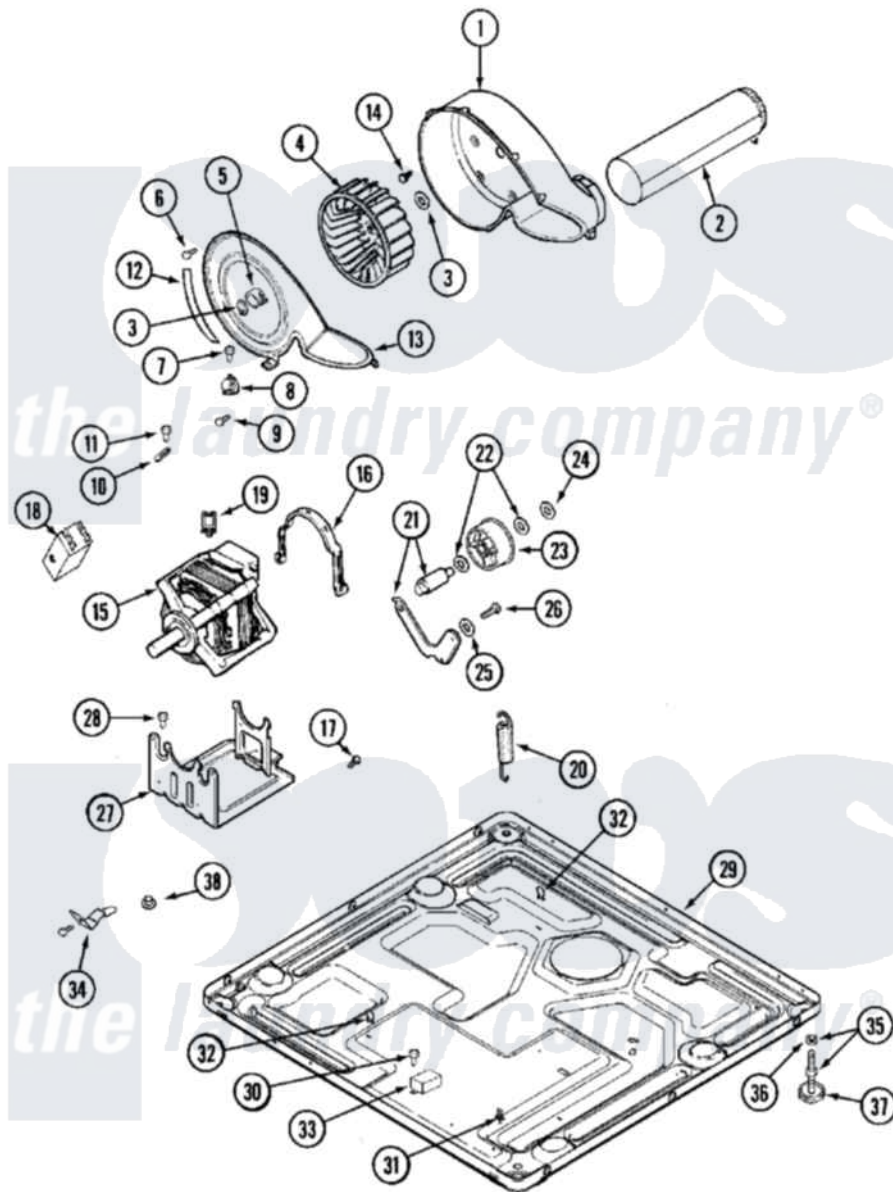

# Maytag MLG15PRAXW 09 - MOTOR DRIVE

Maytag [Commercial Maytag MLG15PRAXW Dryer Parts](#) Parts Diagram 09 - MOTOR DRIVE  
 Click on the part number to view part

Item	Original Part Number	Replaced By	Status	Part Description
001	<a href="#">33001789</a>			Housing, Blower
002	<a href="#">22001995</a>			Screw Note: Screw, Tumbler Front And Shroud
"	<a href="#">33001800</a>			Duct Assembly, Exhaust
003	410233	<a href="#">9703438</a>		Ring-Retrn
004	<a href="#">33001790</a>			Wheel, Blower
005	<a href="#">312967</a>			Clamp, Blower Housing
006	33001855	<a href="#">33002917</a>		Screw, No.10-16
007	<a href="#">Y313561</a>			Screw---NA
008	<a href="#">303392</a>			Thermostat, Cycling
"	<a href="#">33303391</a>			Thermostat, Cycling
009	22001996	<a href="#">3370225</a>		Screw
010	<a href="#">33001762</a>			Fuse, Thermal
011	NLA		Not Available	SCREW, THERMAL CUT-OFF
012	NLA		Not Available	SEAL, BLOWER COVER
013	33001796	<a href="#">33002711</a>		Cover, Blower Housing
014	314818	<a href="#">1163839</a>		Screw