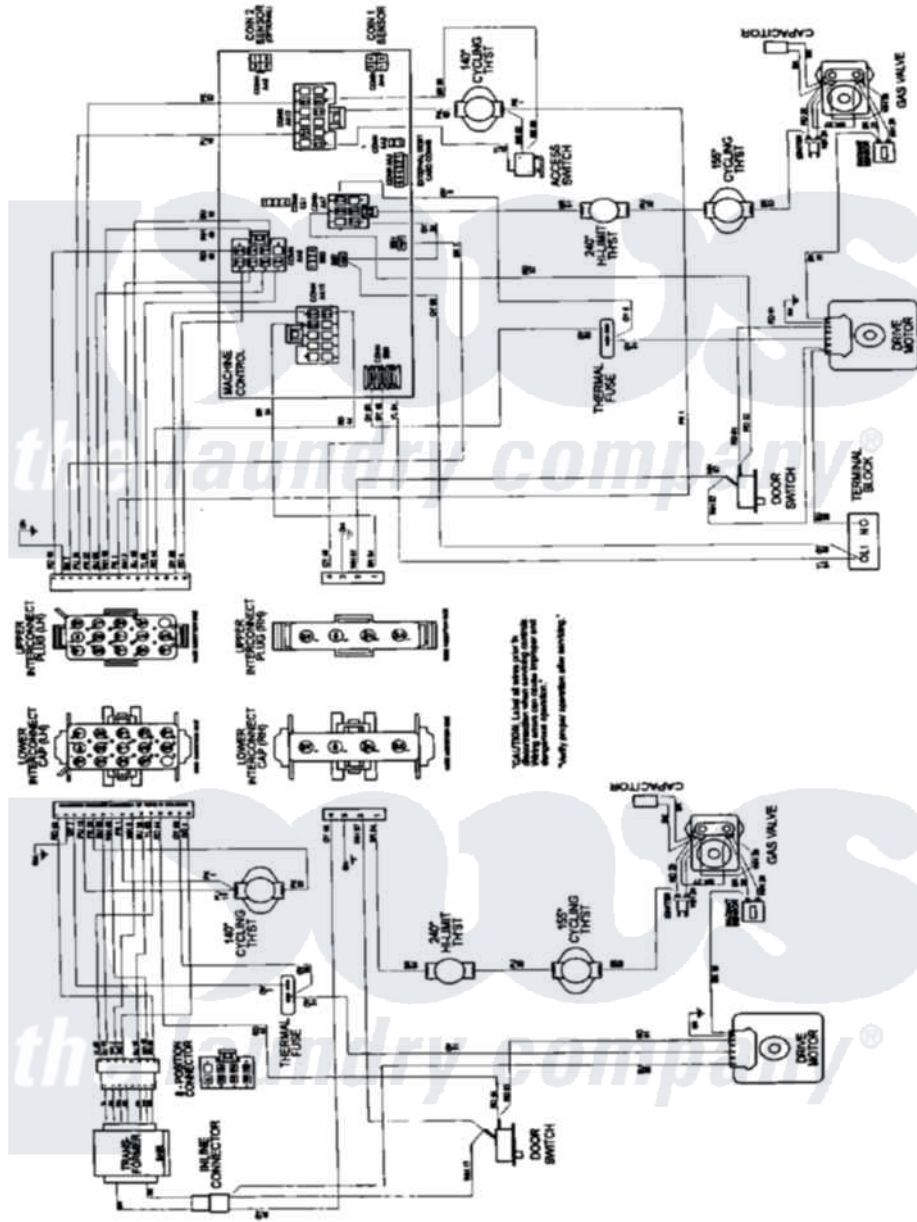

Maytag MLG15PRAXW 10 - WIRING INFORMATION (MLG15PRAX)

Maytag [Commercial Maytag MLG15PRAXW Dryer Parts](#) Parts Diagram 10 - WIRING INFORMATION (MLG15PRAX)

[Click on the part number to view part](#)

Item	Original Part Number	Replaced By	Status	Part Description
001	NLA		Not Available	WIRING INFORMATION