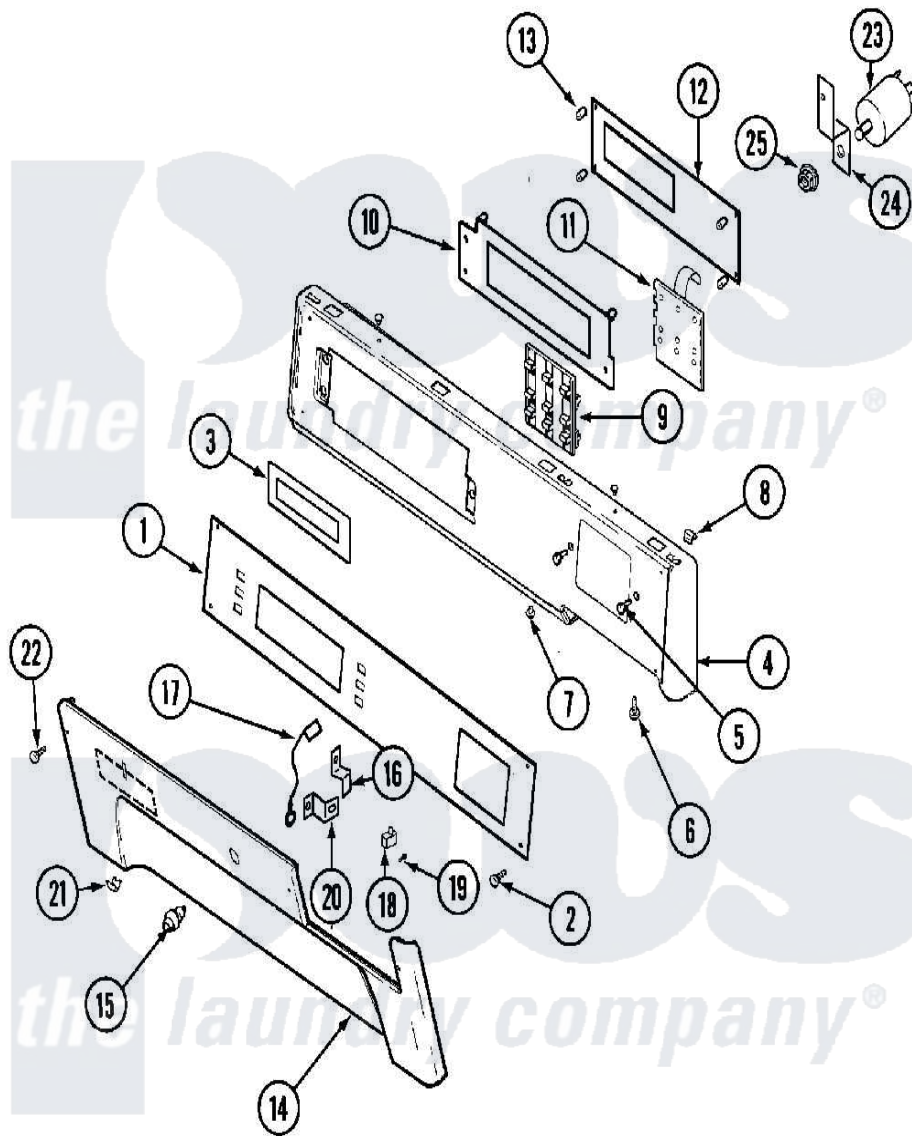

Maytag MLG19PDAEW 01 - CONTROL PANEL (DRYER)

Maytag [Commercial Maytag MLG19PDAEW Dryer Parts](#) Parts Diagram 01 - CONTROL PANEL (DRYER)
 Click on the part number to view part

Item	Original Part Number	Replaced By	Status	Part Description
001	33002148	33002960		Facia, Commerical W/D - PD
002	215506			Screw, Control Panel Overlay
003	33002150	W10133268		Cover, Display
004	33002003			Fastener Clip, Control Panel
"	33002149			Panel, Control
005	22002062	98006631		Screw
"	910186	99002757		Screw
006	215506			Screw, Control Panel Overlay
007	33001132	33002342		Plug, Sifht Hole
008	33001977			Fastener, Control Panel
009	33002178			Switch, Push Button
010	33002155			Plate, Control Mounting
011	33002507	W10133278		Membrane Switch Assembly
012	33002509	33002513		Circuit Board Assembly
"	33002513			Circuit Board Assembly
013	33001204			Stand-Off, Ccontrol Board

"	912077		Locknut, Reader Harness
014	33001978		Panel, Access
015	Y206081	W10116737	Lock
016	213750	W10133266	Cam-Lock
017	33001981		Wire, Ground
018	22003063		Shield, Programming Switch
"	22003064		Switch, Sensor - Export
019	912012	3400409	Screw
020	33001982		Bracket, Switch Mounting
021	33001980		Fastener, Access Panel
"	33002004		Clip, Fastener
022	215506		Screw, Control Panel Overlay
023	22002782		Pad, Foam
"	22003047		Filter, Power Line
"	22003050		Wire, Ground
"	22003817	3370225	Screw
"	22003858		EMI Suppression Filter, 16a
024	22003048	22003602	Bracket- P
025	22003049	22003725	Nut, 8mm
026	22001995		Screw Note: Screw, Tumbler Front And Shroud
"	33002060		Bracket, Security
"	NLA	Not Available	NUT, SECURITY
027	33002506		Harness, Wire
"	33002512		Harness, Wire