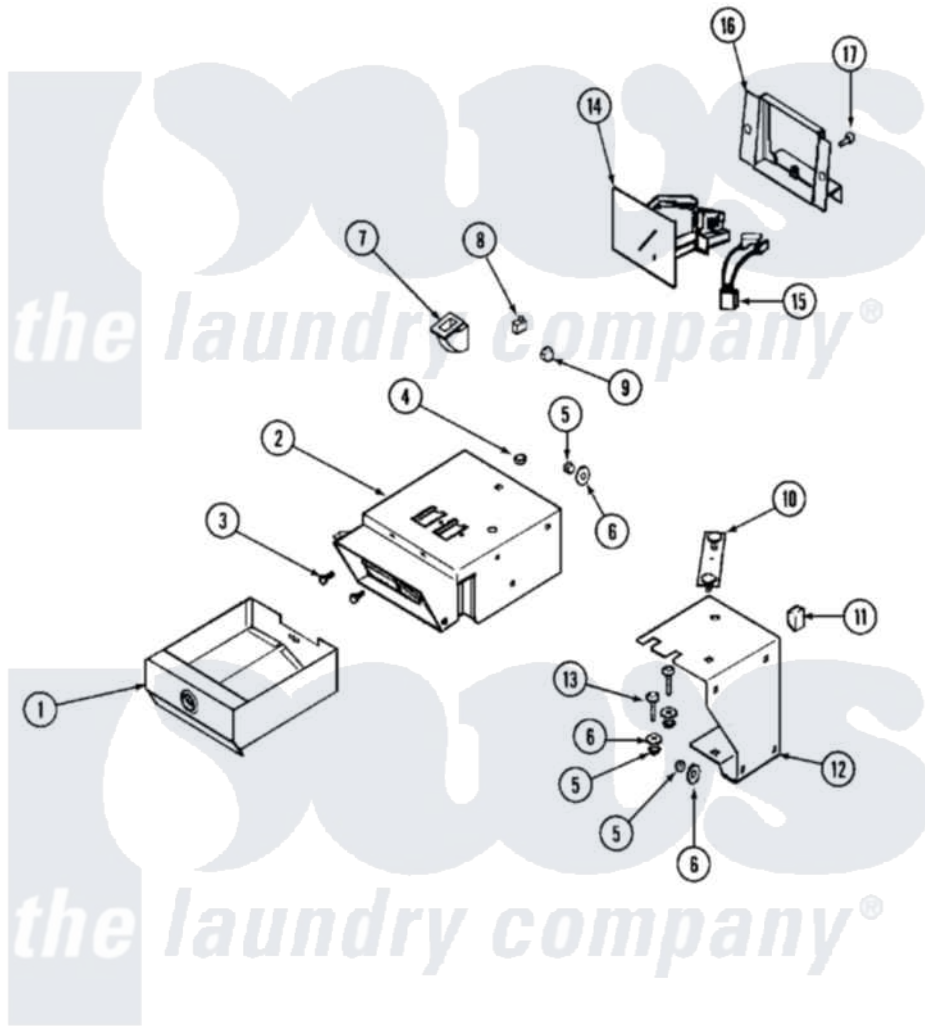

# Maytag MLG19PDAEW 02 - CONTROL CENTER (DRYER)

Maytag Commercial Maytag MLG19PDAEW Dryer Parts Parts Diagram 02 - CONTROL CENTER (DRYER)  
 Click on the part number to view part

Item	Original Part Number	Replaced By	Status	Part Description
001	<a href="#">Y33001983</a>			Box, Coin
002	<a href="#">Y33001986</a>			Vault, Coin
003	<a href="#">33002683</a>	<a href="#">694091</a>		Trim, Side Right Hand
004	<a href="#">Y052740</a>	<a href="#">62739</a>		Nut, Lock
005	<a href="#">Y052734</a>			Nut, Carrage Bolts And Bracket
006	<a href="#">312535</a>			Washer, Vault Mounting Brk.
"	NLA		Not Available	WASHER, VAULT MOUNTING BRK.
007	<a href="#">314635</a>			Chute, Coin
008	<a href="#">22002536</a>			Switch, Sensor
"	<a href="#">33001989</a>			Retainer, Vault Switch
009	NLA		Not Available	NUT, CAGE
010	22001810		Not Available	STRAP, MOUNTING
011	<a href="#">33001989</a>			Retainer, Vault Switch
012	<a href="#">33001990</a>			Bracket, Mounting Vault
013	<a href="#">33001991</a>			Bolt, Carriage

014	<a href="#">216200</a>		Face Plate Return Button
"	22001873	<a href="#">22004112</a>	Coin Drop Greenwald Us.25
"	<a href="#">33002510</a>		Plate, Cover
015	<a href="#">22001965</a>		Optic Switch Assembly
"	<a href="#">314665</a>		Screw, Switch Assembly
016	<a href="#">33001992</a>		Bracket, Coin Drop Mount.
017	212707	<a href="#">3196385</a>	Screw
"	<a href="#">910181</a>		Lockwasher, Terminal Block