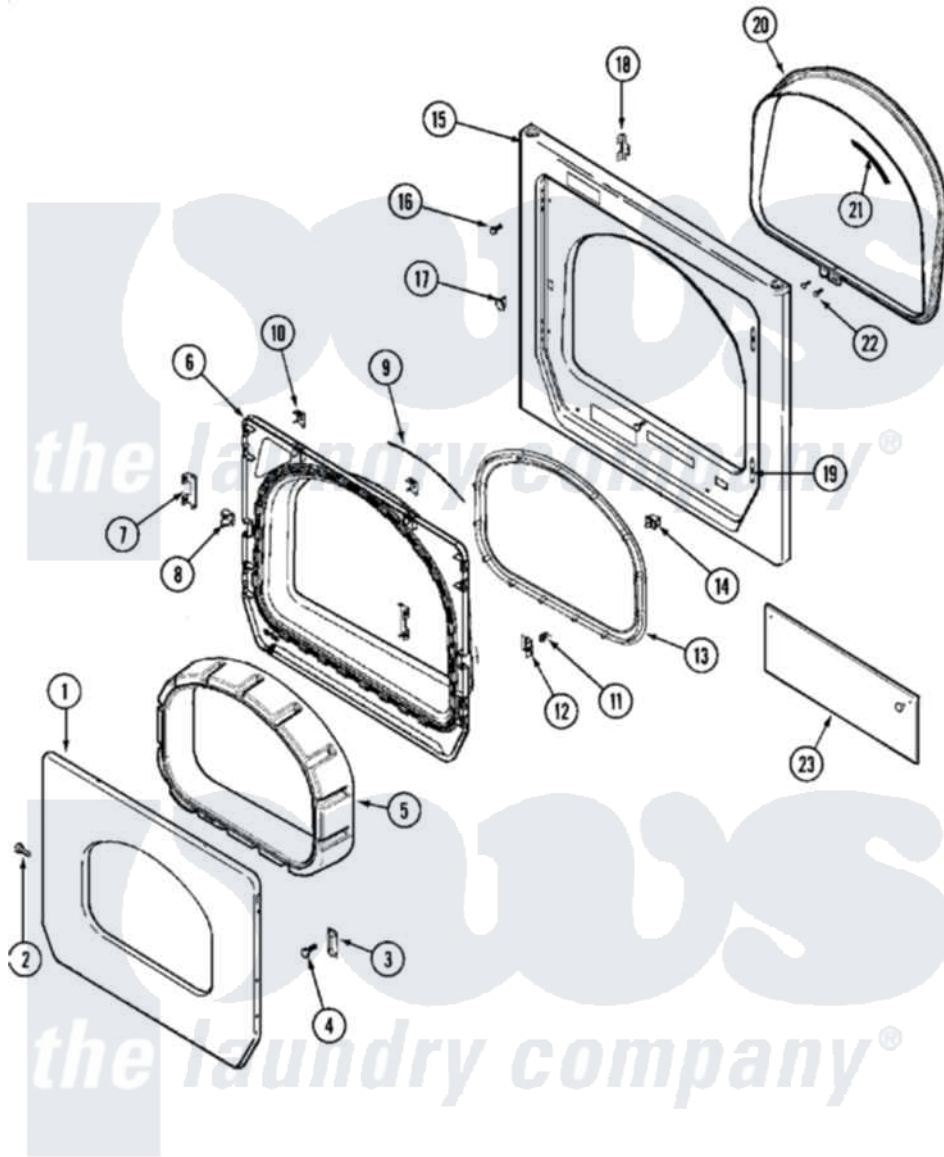

Maytag MLG19PDAEW 03 - DOOR (DRYER)

Maytag [Commercial Maytag MLG19PDAEW Dryer Parts](#) Parts Diagram 03 - DOOR (DRYER)
 Click on the part number to view part

| Item | Original Part Number | Replaced By | Status | Part Description |
|------|--------------------------|--------------------------|--------|------------------------------|
| 001 | 33002015 | | | Door, Outer |
| 002 | 22002063 | | | Screw No.8-18AB Wafer Head |
| 003 | 33002017 | | | Hinge, Door |
| 004 | 22002062 | 98006631 | | Screw |
| 005 | 22002300 | 9740848 | | Screw, Mixing Valve Mounting |
| " | 33002018 | 33002780 | | Door Tunnel W` Handle |
| 006 | 33002020 | | | Door, Inner W/Seal |
| 007 | 22002038 | | | Clip, Door |
| 008 | 33002111 | 33001763 | | Plug, Inner Door |
| 009 | 33002094 | | | Seal, Door |
| 010 | 22002039 | | | Clip, Door |
| 011 | 33001761 | | | Strike, Door |
| 012 | 33002110 | 33001793 | | Bracket, Strike |
| 013 | 33002022 | 33002607 | | Lens, Door |
| " | 33002607 | | | Lens, Door |
| 014 | 33002166 | | | Switch, Door |

| | | | |
|-----|--------------------------|--------------------------|--------------------------|
| 015 | 33001711 | 33002936 | Medallion- |
| " | 33002051 | | Not Available |
| " | 33002130 | 33002081 | SCREW, FRONT PANEL |
| 016 | 33001486 | 98008544 | Panel, Front |
| 017 | 33001791 | 306436 | Screw |
| 018 | 33002025 | | Door Latch Kit--W |
| 019 | 33001175 | | Twin Speednut |
| 020 | 33002026 | | Cover, Hinge Hole |
| 021 | 33001767 | | Extension, Tumbler Front |
| 022 | 33001855 | 33002917 | Seal, Shroud |
| 023 | 33002048 | | Screw, No.10-16 |
| " | 33002183 | | Fastener, Push |
| | | | Shield, Control Panel |