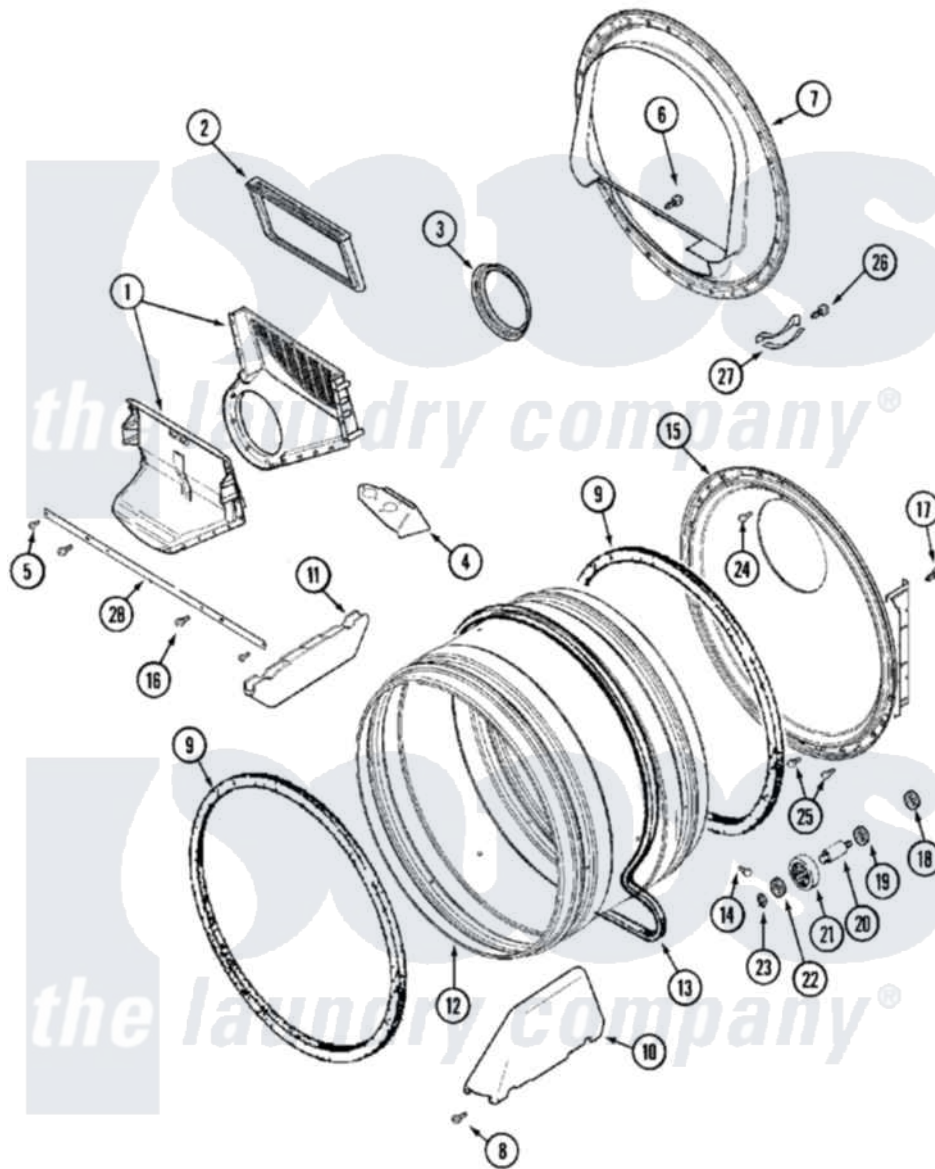

# Maytag MLG19PDAEW 04 - TUMBLER (DRYER)

Maytag [Commercial Maytag MLG19PDAEW Dryer Parts](#) Parts Diagram 04 - TUMBLER (DRYER)  
 Click on the part number to view part

Item	Original Part Number	Replaced By	Status	Part Description
001	<a href="#">33001799</a>			Outlet Duct Assembly Note: Outlet Duct Assembly
002	33001804	<a href="#">33002790</a>		Lint Filter
003	33001758	<a href="#">33002560</a>		Seal, Blower
004	<a href="#">33001837</a>			Cover, Thermostat
005	<a href="#">22001995</a>			Screw Note: Screw, Tumbler Front And Shroud
006	NLA		Not Available	SCREW, OUTLET DUCT
007	<a href="#">33001802</a>			Front, Tumbler
008	33001855	<a href="#">33002917</a>		Screw, No.10-16
009	<a href="#">33001807</a>			Seal, Tumbler
010	<a href="#">33002032</a>			Baffle
011	<a href="#">33001755</a>			Baffle
012	33001794	<a href="#">33001889</a>		Tumbler
013	33001777	<a href="#">33002535</a>		V-Belt
014	33001788	<a href="#">33002973</a>		Screw, No.9-15 X 1.00 Hx WS
015	<a href="#">33001801</a>			Back, Tumbler

016	<a href="#">33001768</a>		Screw, Shroud Note: Screw, Shroud And Outlet Duct
017	<a href="#">22001995</a>		Screw Note: Screw, Tumbler Front And Shroud
018	<a href="#">33001443</a>		Nut, Hex
019	Y313347	<a href="#">312535</a>	Washer, Vault Mounting Brk.
020	Y312948	<a href="#">6-3129480</a>	Shaft- Tumbler
021	Y303373	<a href="#">12001541</a>	Drum Roller/Washer Assembly--W
022	<a href="#">312535</a>		Washer, Vault Mounting Brk.
023	410233	<a href="#">9703438</a>	Ring-Retrn
024	<a href="#">210932</a>		Screw, No.8 X 9/16 Ctsk Note: Screw, Inlet Duct
025	22001996	<a href="#">3370225</a>	Screw
026	<a href="#">210720</a>		Rivet, Bearing To Tumbler Fmt
027	<a href="#">306508</a>		Tumbler Bearing Kit ---W
028	<a href="#">33002039</a>		Brace, Tumbler Front