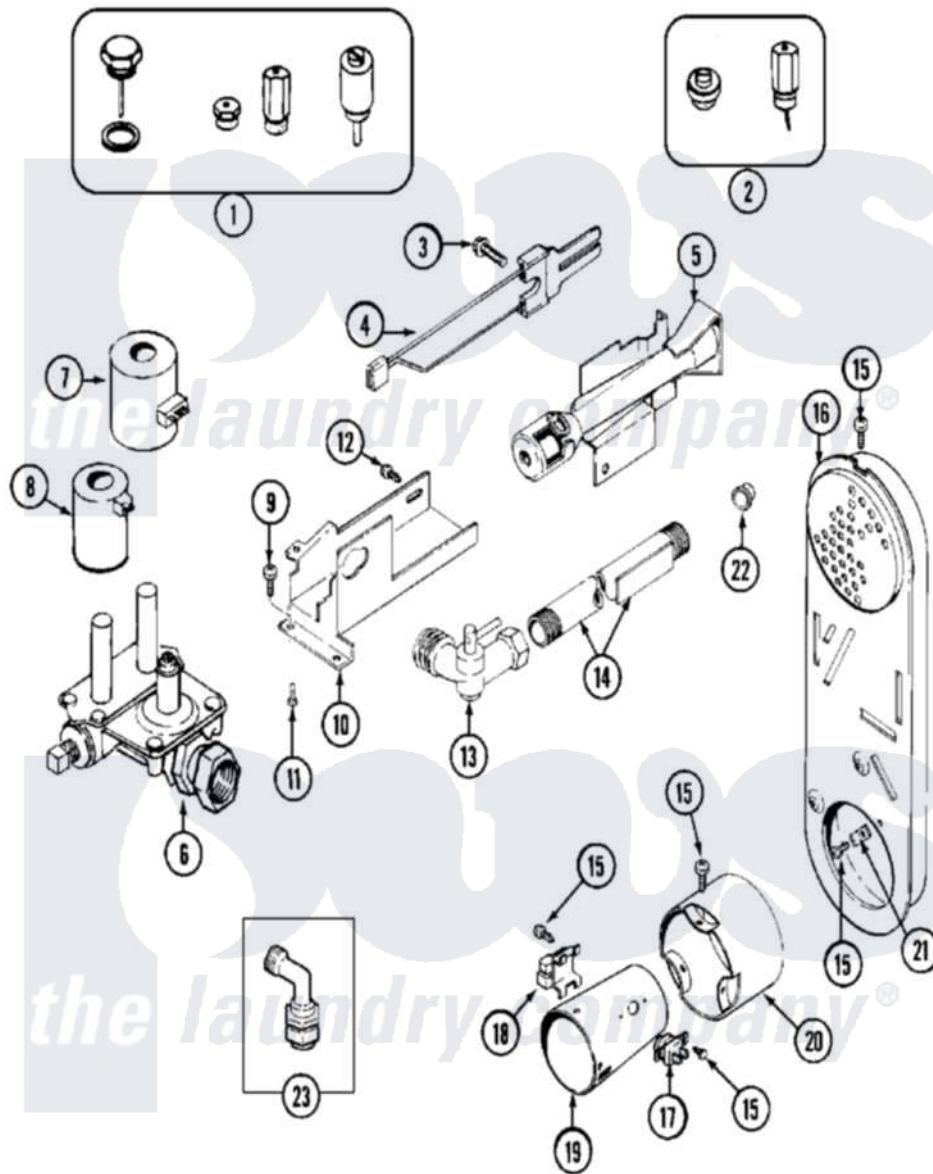

# Maytag MLG19PDAEW 05 - GAS VALVE (DRYER)

Maytag Commercial Maytag MLG19PDAEW Dryer Parts Parts Diagram 05 - GAS VALVE (DRYER)  
 Click on the part number to view part

Item	Original Part Number	Replaced By	Status	Part Description
001	Y306195	<a href="#">MAL9000AXX</a>		LP Gas Con
002	306204	<a href="#">33002924</a>		Gas Conv K
003	<a href="#">304971</a>			Screw Note: Screw, Igniter
004	304970	<a href="#">4391996</a>		Ignitor
005	33001247	<a href="#">33002793</a>		Burner Assembly
006	<a href="#">307927</a>			Valve, Gas
"	33002056		Not Available	PLUG, HOLE (UPR)
007	<a href="#">306106</a>			Coil, Holding And Booster--W
008	306105	<a href="#">694540</a>		Coil, 60 Hz
009	<a href="#">Y313561</a>			Screw----NA
010	NLA		Not Available	BRACKET, GAS VALVE----NA
011	314082	<a href="#">90767</a>		Screw, 8A X 3/8 HeX Washer Head Tapping
012	<a href="#">22001995</a>			Screw Note: Screw, Tumbler Front And Shroud
013	<a href="#">306086</a>			Angle Shut Off For Gas Valve Pipe And Bracket Assembly

014	<a href="#">33001735</a>		Series 18 Not Needed Use Vavle
015	<a href="#">211294</a>	<a href="#">90767</a>	Screw, 8A X 3/8 HeX Washer Head Tapping
016	33001810	Not Available	DUCT ASSY., INLET (GAS) NOTE: INLET DUCT ASSEMBLY
017	<a href="#">305169</a>		Thermostat, Hi-Limit Gas
018	Y303377	<a href="#">338906</a>	Radiant, Sensor
019	<a href="#">33001946</a>		Cone Assembly, Combustion
020	NLA	Not Available	EXTENSION F/COMBUSTION CONE
021	<a href="#">Y312890</a>		Retainer, Heater Chamber
022	<a href="#">33001693</a>		Cap, Gas Pipe
023	<a href="#">33002236</a>		Angle Connector Assembly