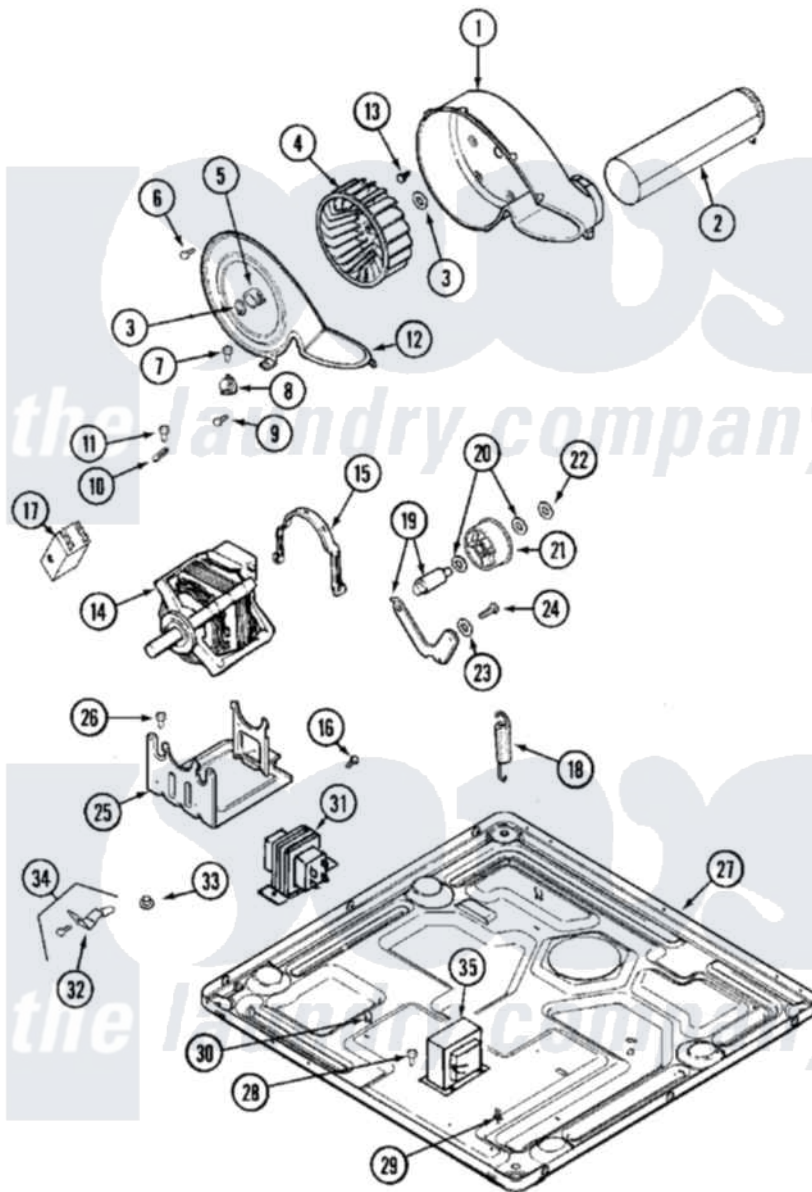

Maytag MLG19PDAEW 06 - MOTOR DRIVE (DRYER)

Maytag [Commercial Maytag MLG19PDAEW Dryer Parts](#) Parts Diagram 06 - MOTOR DRIVE (DRYER)
 Click on the part number to view part

Item	Original Part Number	Replaced By	Status	Part Description
001	33001789			Housing, Blower
002	22001995			Screw Note: Screw, Tumbler Front And Shroud
"	33002185			Duct Assembly, Exhaust
003	410233	9703438		Ring-Retrn
004	33001790			Wheel, Blower
"	33002797			Wheel, Blower
005	312967			Clamp, Blower Housing
006	33001855	33002917		Screw, No.10-16
007	Y313561			Screw----NA
008	303392			Thermostat, Cycling
"	33303391			Thermostat, Cycling
009	22001996	3370225		Screw
010	33001762			Fuse, Thermal
011	22001996	3370225		Screw
012	33001796	33002711		Cover, Blower Housing
013	314818	1163839		Screw

014	33001945	W10197708	Motor-Drve
"	33002796	W10197708	Motor-Drve
015	Y015825		Clip, Motor To Motor Support
016	910343	488234	Screw 8-32 X 1/4
017	33001854	33002478	Motor
018	33001754	33002459	Assembly, Spring And Plug
019	33001840	6-3705180	Idler Arm
020	Y312527		Washer, Idler Shaft
021	33001783	6-3700340	BearIng- I
022	312958	354987	Ring, Retaining
023	315772		Sleeve, Idler Arm
024	Y014874		Screw, Idler Arm And Sleeve
025	33001752	33002817	Motor Support, Offset
026	Y313561		Screw---NA
027	314568	Y313559	Screw
"	33002041	33002467	Base
"	33002049	302797	Grommet
"	33002050		Protector, Harness
"	33002467		Base
"	33002623		Base,
028	22001078	3177991	Screw
029	315471	22003298	Retainer, Wire
030	410490		Spring, Retainer Wire Harness
031	315218		Shield, Transformer
"	33002508	W10133285	Transformer 120V To 22.5vac
032	22001995		Screw Note: Screw, Tumbler Front And Shroud
"	33002042	33002758	Bracket, LH, Base To Support
"	33002043	33002757	Bracket, RH, Base To Support
033	33002044		Guide
034	12001551		Contains RT And LT Brackets
"	NLA	Not Available	BRACKET/SCREW PACKAGE
035	22002476	22003778	Transformer