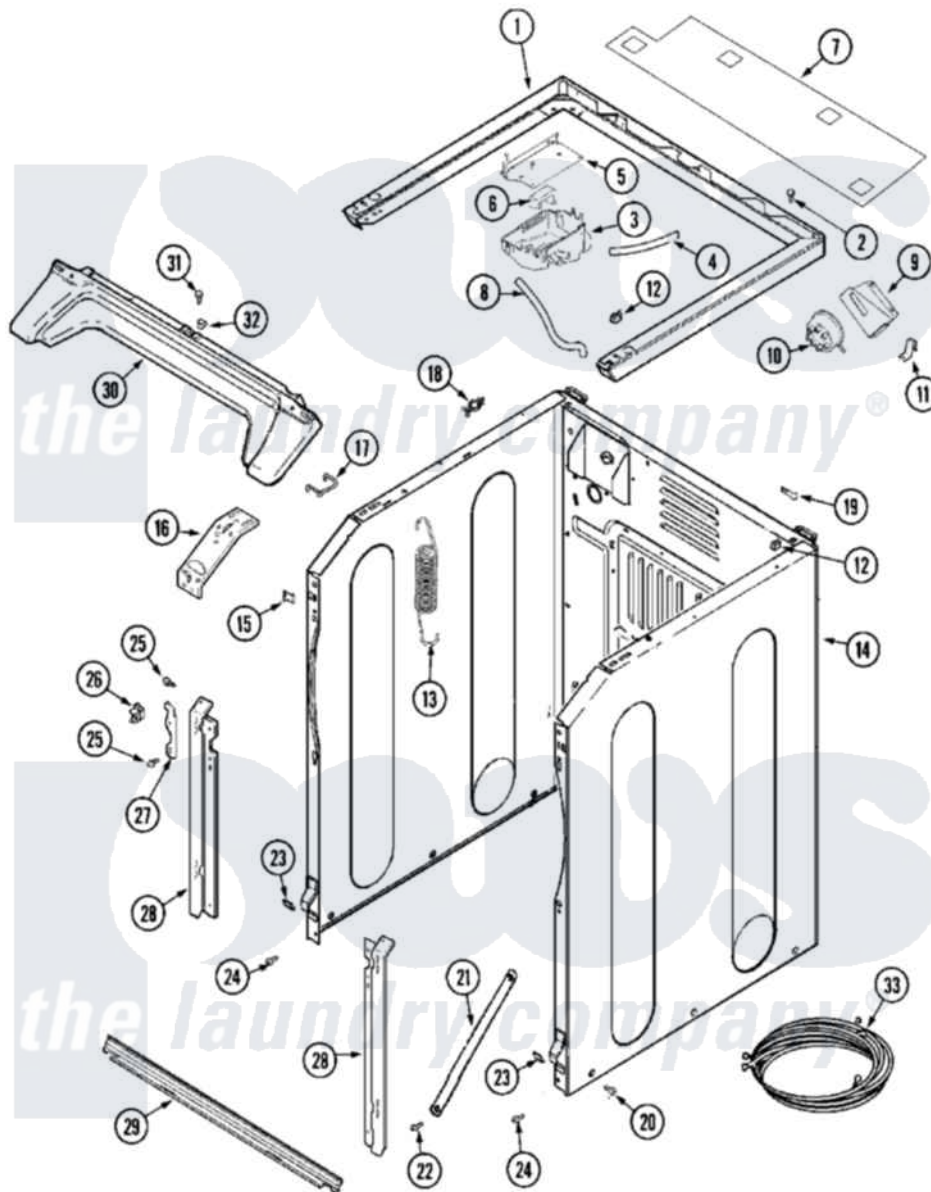

Maytag MLG19PDAEW 07 - CABINET-FRONT (WASHER)

Maytag Commercial Maytag MLG19PDAEW Dryer Parts Parts Diagram 07 - CABINET-FRONT (WASHER)
 Click on the part number to view part

Item	Original Part Number	Replaced By	Status	Part Description
001	33002187	33002963		Support, Weld Assembly
002	22001883	214354		Screw, Top Cover To Cabnt.
003	22002439	33002775		Vent, Tub
"	33001855	33002917		Screw, No.10-16
004	22002464			Hose, Vent
005	33002189			Bracket, Vent Mounting
"	33002190			SCrew, C BraCe, BraCket, Cabinet
006	22002440			Deflector, Vent
007	33002191			Wire Shield
"	33002192			Clip, Shield
008	205161	489503		Clamp
"	33002193			Hose, Shower
009	33002188			Support, Pressure Switch
"	Y310376			Clip, Door Switch Harness
010	22002048	22002921		Switch- Pr
				Clip, Unbalance Switch