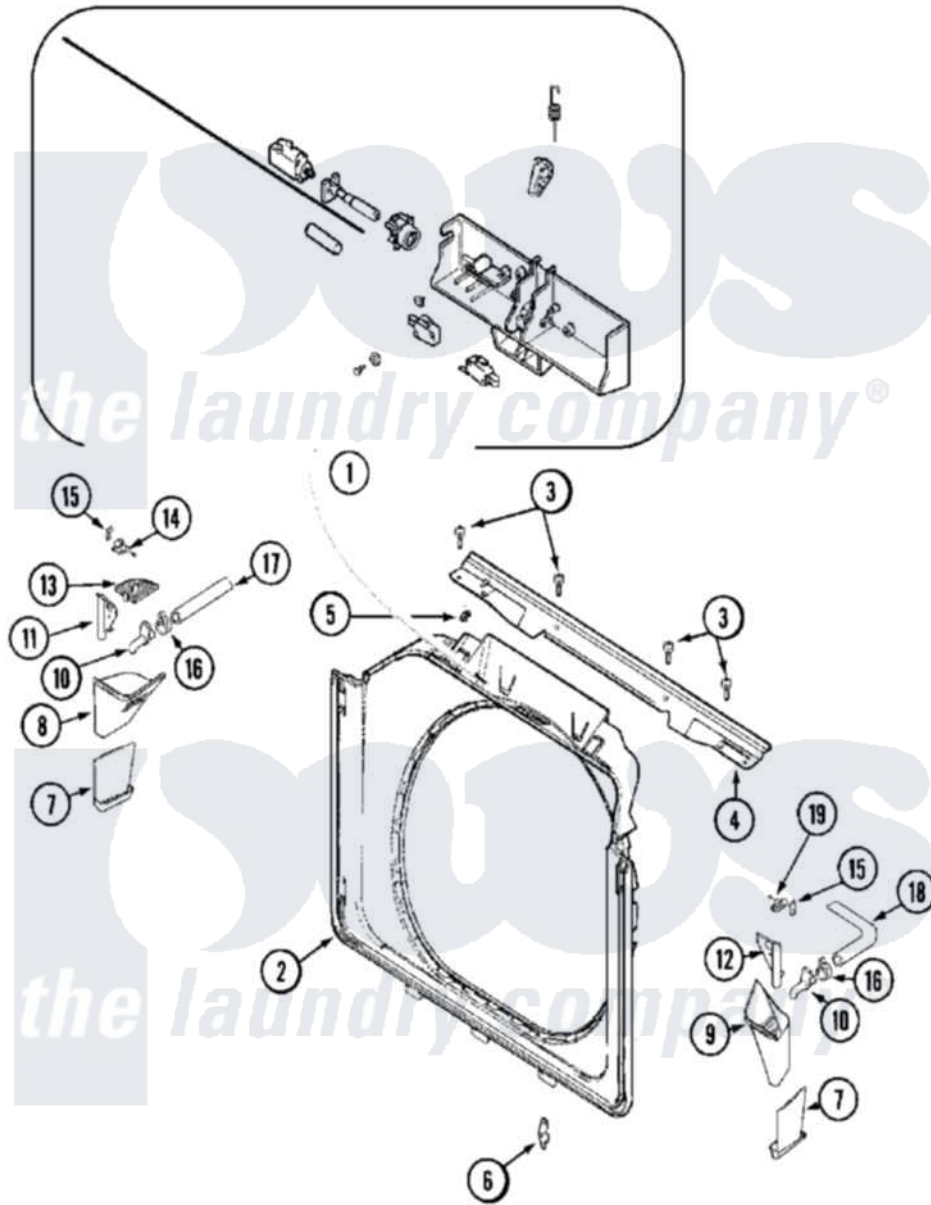

**Maytag MLG19PDAEW 08 - DOOR SHROUD & DOOR LATCH ASSEMBLY (WASH)**

Maytag [Commercial Maytag MLG19PDAEW Dryer Parts](#) Parts Diagram 08 - DOOR SHROUD & DOOR LATCH ASSEMBLY (WASH)

[Click on the part number to view part](#)

Item	Original Part Number	Replaced By	Status	Part Description
001	<a href="#">22002957</a>			Cover, Latch Assembly
"	NLA		Not Available	MECHANISM, DOOR LATCH
002	<a href="#">22002506</a>			Shroud And Dispenser Hose
"	<a href="#">22003653</a>			Retainer, Dispenser Hose
003	<a href="#">22001995</a>			Screw Note: Screw, Tumbler Front And Shroud
004	<a href="#">22003908</a>			Vapor Barrier
"	33002202	<a href="#">33002477</a>		Support, Door Lock
"	<a href="#">33002203</a>			Clip, Hose
005	<a href="#">22002014</a>			Clip, Harness To Support
006			Not Available	
"	22002095	<a href="#">12001994</a>		Cover
"	<a href="#">33001764</a>			Cover, Hinge Hole
"	<a href="#">33001787</a>			Screw, Hinge Note: Screw, Hinge Hole Cover